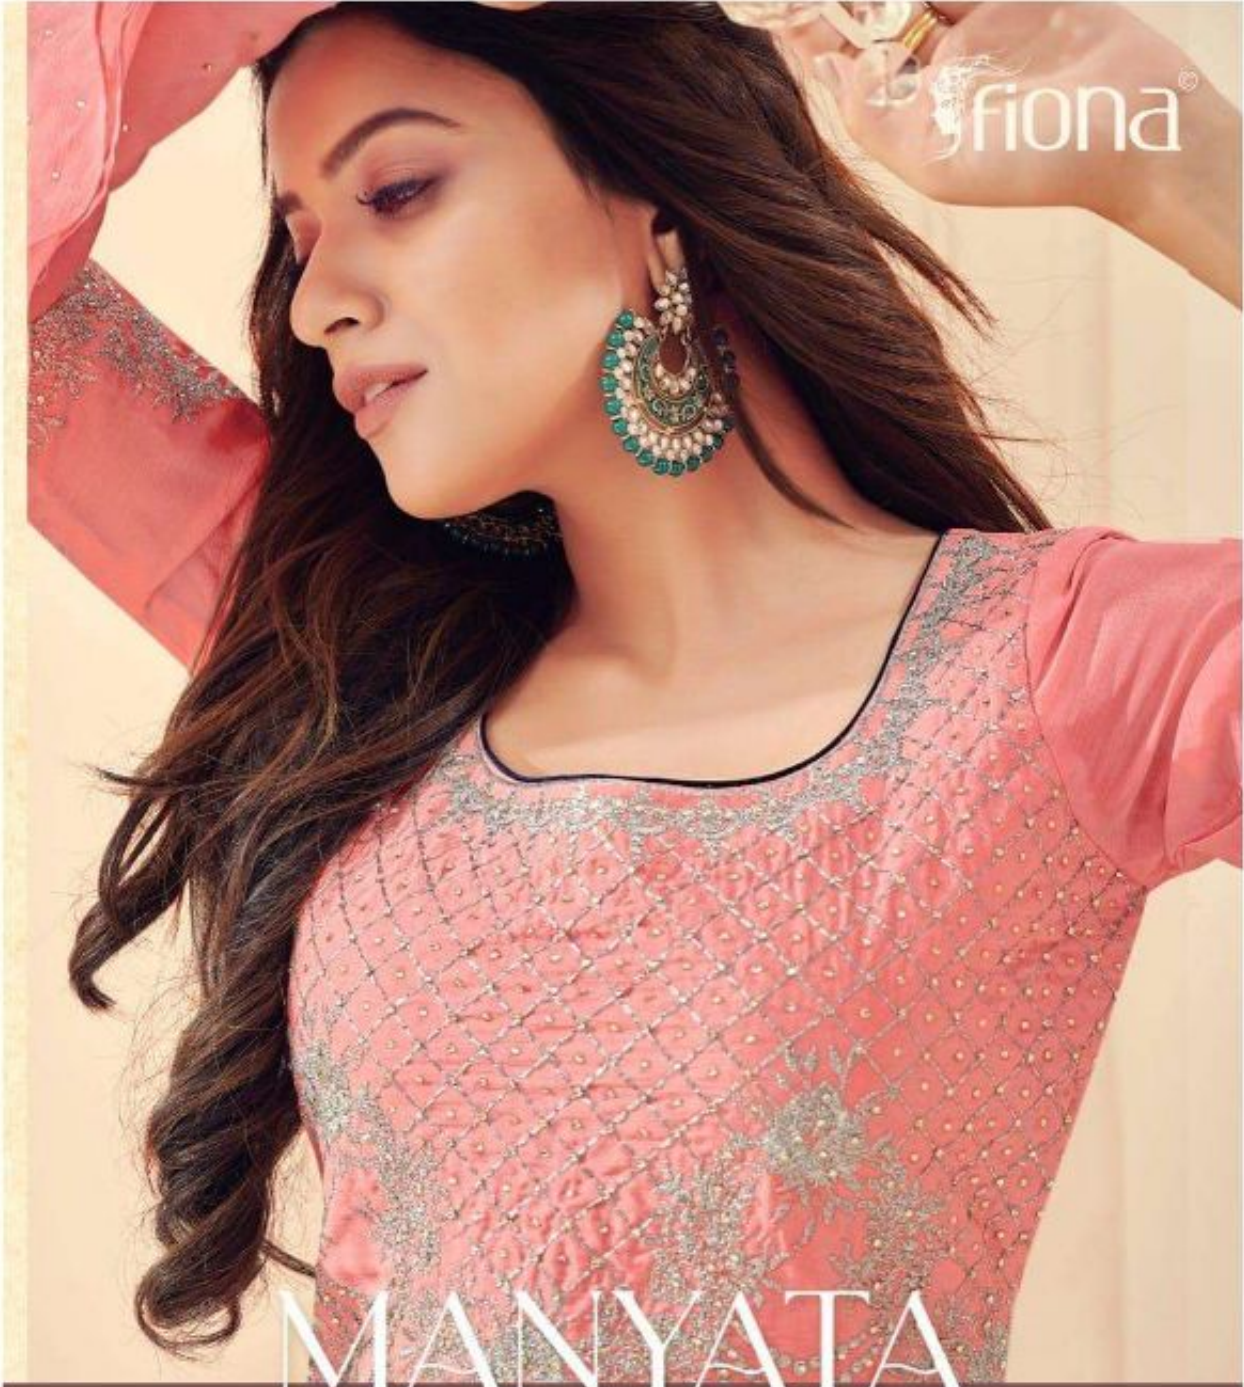

sfiona

MANYATA

fiona

Defining Class

*Embroidered, elegant and long-sleeved
conventional dress with matching
and hand and hand, elegant in
perfect to define a class*

D.No-23342

friona

A Royal Feel
*Feel the queen's royal touch and you know it today
the queen is your complete!*

D.No-23341

fiona

D.No-23343

Spark And Shine
If you are someone who likes to shine
spark and your style is in fashion
this is the right piece for you

23341

23342

23343

23344

MANYATA

TOP	CHINNON WITH ELEGANT EMBROIDERY
BOTTOM	CHINNON WITH HEAVY EMBROIDERY
DUPPATA	CHINNON WITH HEAVY EMBROIDERY

fiona

MANYATA