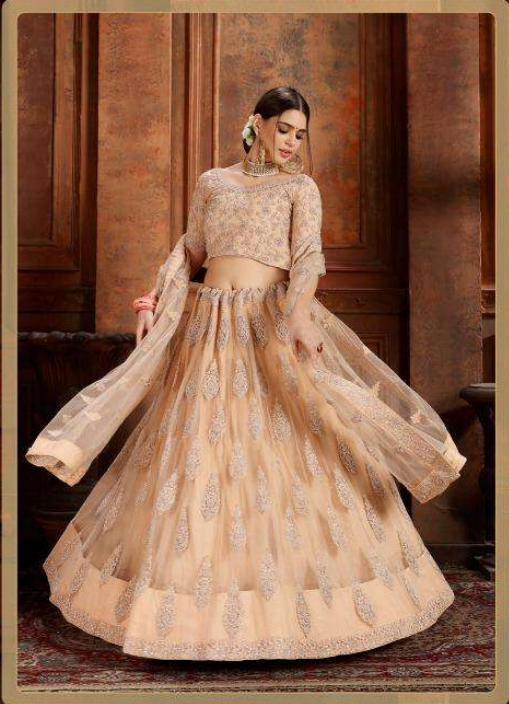

3314

Pho... ..
...