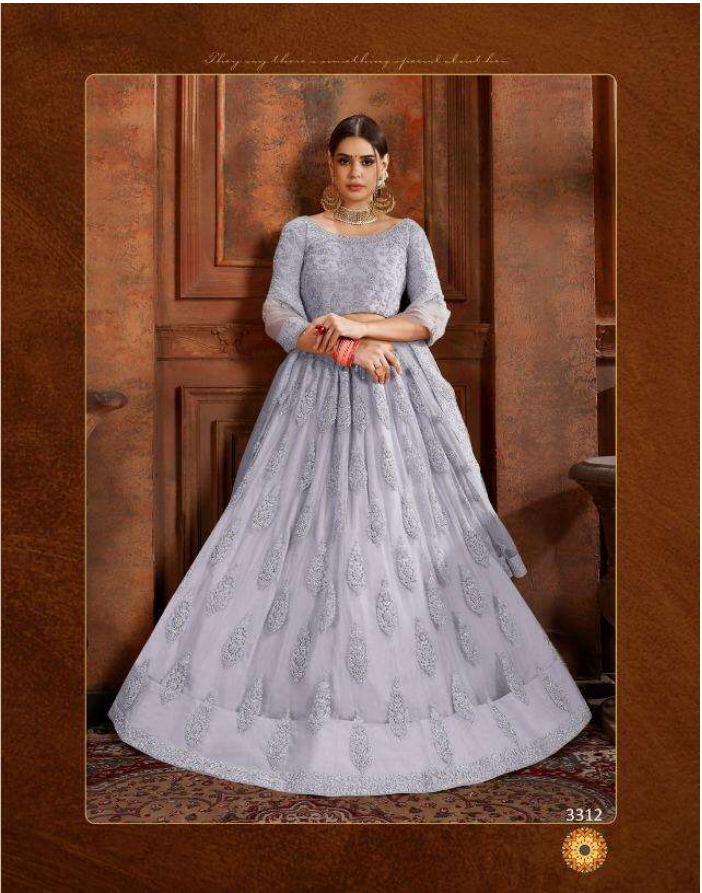

ARYA
DESIGNS

CINDERELLA

VOL .06

*Magazine
Covergirl*

*The paper is filled with the fragrance of the
flowers and the softness of the fabric
the way it looks in the light*

3318

They are made for you and for you only

3316

*Surrounding you with
contemporary and classic*

Decorative text in Hindi script, likely a brand name or collection title.

3317

3321

with a subtle touch of gold, the lehenga is a perfect blend of traditional and modern. The gold embroidery is a beautiful touch that adds a touch of elegance to the outfit.