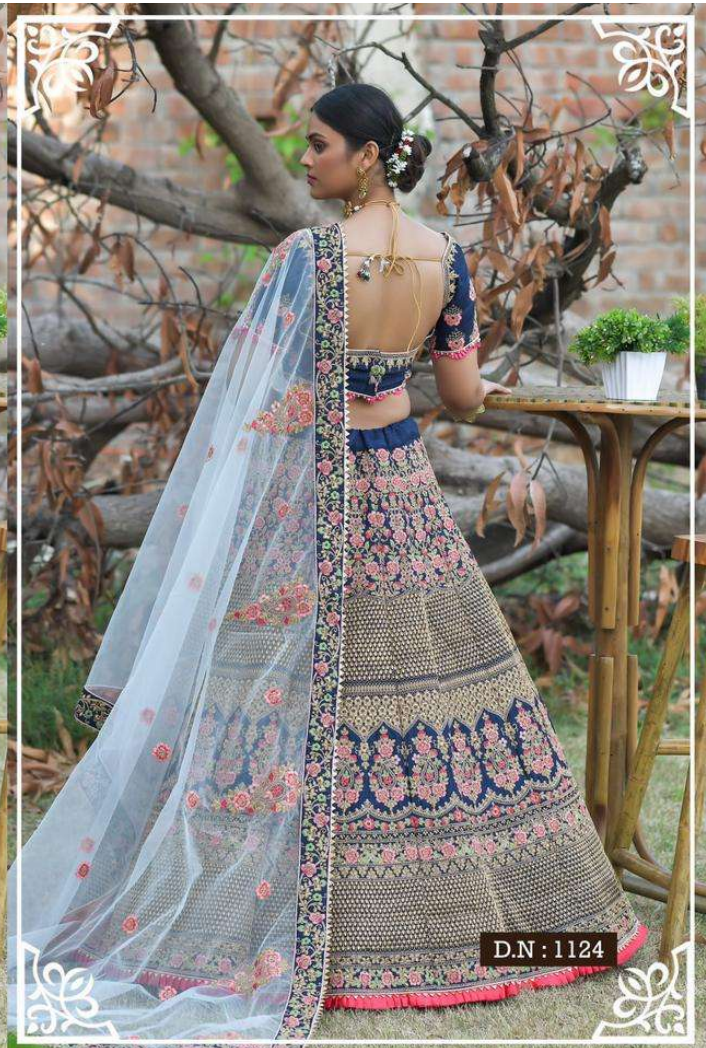

### PEAFOWL VOL-76 BRIDAL LEHENGHA

SKU	FABRIC			COLOUR			SIZE	WORK STYLE	PRICE	
	LEHENGHA	INNER	BLOUSE	DUPATTA	LEHENGHA	BLOUSE				DUPATTA
1121	PASHMINA SILK	cotton	PASHMINA SILK	soft net	PINK	PINK	PINK	UP TO 42 BUST AND WAIST	RESHAM, ZARI, DORIWORK	3333/- (FLAT)+5% (GST)+SHIPPING
1122	PASHMINA SILK	cotton	PASHMINA SILK	soft net	GREEN	GREEN	GREEN	UP TO 42 BUST AND WAIST	RESHAM, ZARI, DORIWORK	3333/- (FLAT)+5% (GST)+SHIPPING
1123	PASHMINA SILK	cotton	PASHMINA SILK	soft net	PASTEL PEACH	PASTEL PEACH	METAL GRAY	UP TO 42 BUST AND WAIST	RESHAM, ZARI, DORIWORK	3333/- (FLAT)+5% (GST)+SHIPPING
1124	CHENNAI SILK	cotton	CHENNAI SILK	soft net	NEVY BLUE	NEVY BLUE	SKY	UP TO 42 BUST AND WAIST	RESHAM, ZARI, DORIWORK	3333/- (FLAT)+5% (GST)+SHIPPING
1125	PASHMINA SILK	cotton	PASHMINA SILK	soft net	PARTI PINK	PARTI PINK	PARTI PINK	UP TO 42 BUST AND WAIST	RESHAM, ZARI, DORIWORK	3333/- (FLAT)+5% (GST)+SHIPPING
1126	PASHMINA SILK	cotton	PASHMINA SILK	soft net	GOLD	GOLD	BABY PINK	UP TO 42 BUST AND WAIST	RESHAM, ZARI, DORIWORK	3333/- (FLAT)+5% (GST)+SHIPPING
1127	CHENNAI SILK	cotton	CHENNAI SILK	soft net	FIROZI	FIROZI	FIROZI	UP TO 42 BUST AND WAIST	RESHAM, ZARI, DORIWORK	3333/- (FLAT)+5% (GST)+SHIPPING
1128	PASHMINA SILK	cotton	PASHMINA SILK	soft net	HOT PINK	HOT PINK	HOT PINK	UP TO 42 BUST AND WAIST	RESHAM, ZARI, DORIWORK	3333/- (FLAT)+5% (GST)+SHIPPING
1129	PASHMINA SILK	cotton	PASHMINA SILK	soft net	OLIVE	OLIVE	PEACH	UP TO 42 BUST AND WAIST	RESHAM, ZARI, DORIWORK	3333/- (FLAT)+5% (GST)+SHIPPING
1130	PASHMINA SILK	cotton	PASHMINA SILK	soft net	ICE BERG	ICE BERG	PARTI PINK	UP TO 42 BUST AND WAIST	RESHAM, ZARI, DORIWORK	3333/- (FLAT)+5% (GST)+SHIPPING