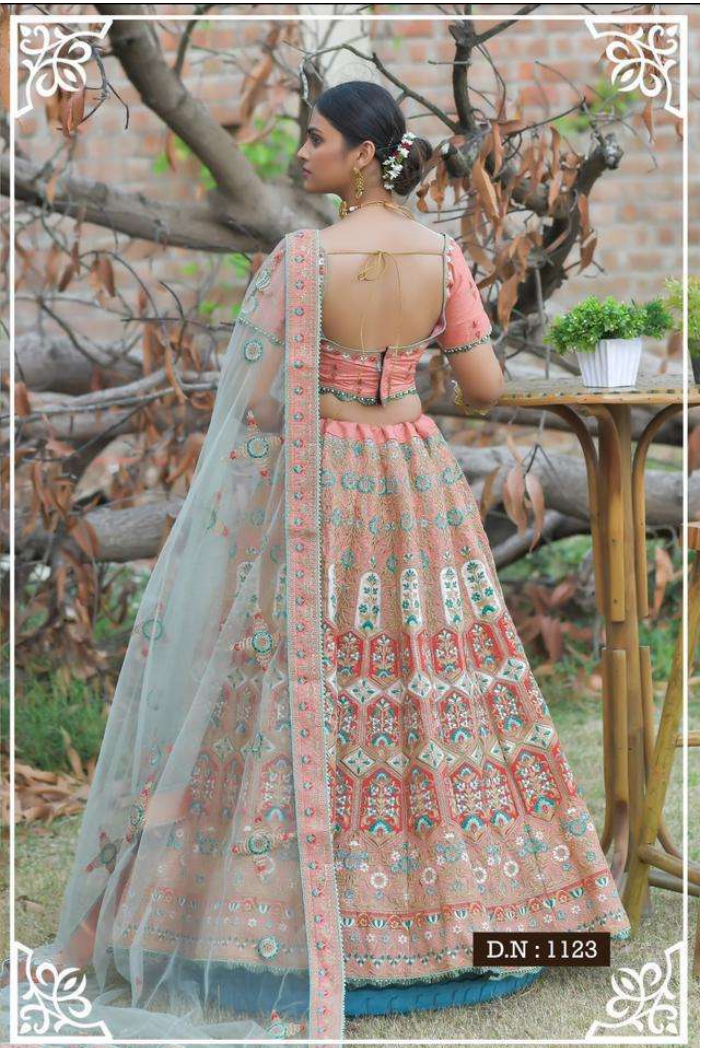

### PEAFOWL VOL-76 BRIDAL LEHENGHA

SKU	FABRIC			COLOUR			SIZE	WORK STYLE	PRICE	
	LEHENGHA	INNER	BLOUSE	DUPATTA	LEHENGHA	BLOUSE				DUPATTA
1121	PASHMINA SILK	cotton	PASHMINA SILK	soft net	PINK	PINK	PINK	UP TO 42 BUST AND WAIST	RESHAM, ZARI, DORIWORK	3333/- (FLAT)+5% (GST)+SHIPPING
1122	PASHMINA SILK	cotton	PASHMINA SILK	soft net	GREEN	GREEN	GREEN	UP TO 42 BUST AND WAIST	RESHAM, ZARI, DORIWORK	3333/- (FLAT)+5% (GST)+SHIPPING
1123	PASHMINA SILK	cotton	PASHMINA SILK	soft net	PASTEL PEACH	PASTEL PEACH	METAL GRAY	UP TO 42 BUST AND WAIST	RESHAM, ZARI, DORIWORK	3333/- (FLAT)+5% (GST)+SHIPPING
1124	CHENNAI SILK	cotton	CHENNAI SILK	soft net	NEVY BLUE	NEVY BLUE	SKY	UP TO 42 BUST AND WAIST	RESHAM, ZARI, DORIWORK	3333/- (FLAT)+5% (GST)+SHIPPING
1125	PASHMINA SILK	cotton	PASHMINA SILK	soft net	PARTI PINK	PARTI PINK	PARTI PINK	UP TO 42 BUST AND WAIST	RESHAM, ZARI, DORIWORK	3333/- (FLAT)+5% (GST)+SHIPPING
1126	PASHMINA SILK	cotton	PASHMINA SILK	soft net	GOLD	GOLD	BABY PINK	UP TO 42 BUST AND WAIST	RESHAM, ZARI, DORIWORK	3333/- (FLAT)+5% (GST)+SHIPPING
1127	CHENNAI SILK	cotton	CHENNAI SILK	soft net	FIROZI	FIROZI	FIROZI	UP TO 42 BUST AND WAIST	RESHAM, ZARI, DORIWORK	3333/- (FLAT)+5% (GST)+SHIPPING
1128	PASHMINA SILK	cotton	PASHMINA SILK	soft net	HOT PINK	HOT PINK	HOT PINK	UP TO 42 BUST AND WAIST	RESHAM, ZARI, DORIWORK	3333/- (FLAT)+5% (GST)+SHIPPING
1129	PASHMINA SILK	cotton	PASHMINA SILK	soft net	OLIVE	OLIVE	PEACH	UP TO 42 BUST AND WAIST	RESHAM, ZARI, DORIWORK	3333/- (FLAT)+5% (GST)+SHIPPING
1130	PASHMINA SILK	cotton	PASHMINA SILK	soft net	ICE BERG	ICE BERG	PARTI PINK	UP TO 42 BUST AND WAIST	RESHAM, ZARI, DORIWORK	3333/- (FLAT)+5% (GST)+SHIPPING