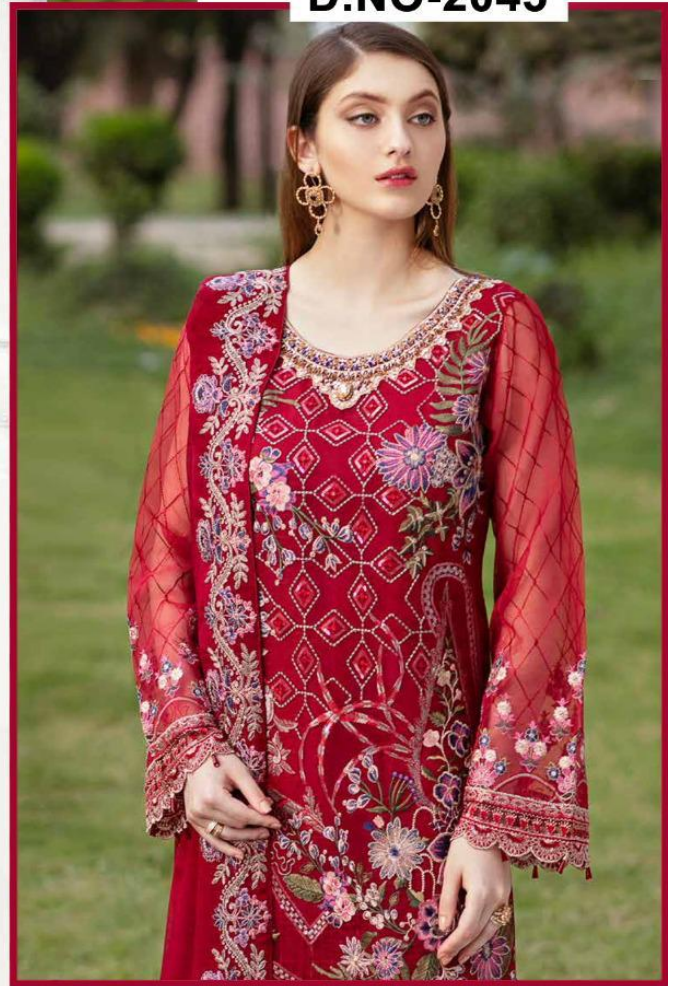

ZARQASHTM
A BRAND BY KHAYYARA
MINHAL

ZARQASH™

A BRAND BY KHAYRA

D.NO-2044

Top - Fox Georgette heavy embroidered

Inner Bottom - Heavy santoon with patch...

Dupatta - Nazneen heavy embroidered

ZARQASH[™]
A BRAND BY KHAYRA

D.NO-2045

Top - Fox Georgette heavy embroidered
Inner Bottom - Heavy santoon with patch...
Dupatta - Nazneen heavy embroidered

ZARQASHTM
A BRAND BY KHAYYARA
MINHAL

ZARQASH[®]

A BRAND BY KHAYYARA

D.NO-2042

Top - Fox Georgette heavy embroidered

Inner Bottom - Heavy santoon with patch...

Dupatta - Nazneen heavy embroidered

ZARQASH™

A BRAND BY KAVYRA

D.NO-2043

Top - Fox Georgette heavy embroidered
Inner Bottom - Heavy santoon with patch...
Dupatta - Nazneen heavy embroidered

ZARQASH
A BRAND BY **KAVYRA**

D.NO-2041

Top - Fox Georgette heavy embroidered
Inner Bottom - Heavy santoon with patch...
Dupatta - Nazneen heavy embroidered

MINHAL

D.NO-2041

D.NO-2042

D.NO-2043

D.NO-2044