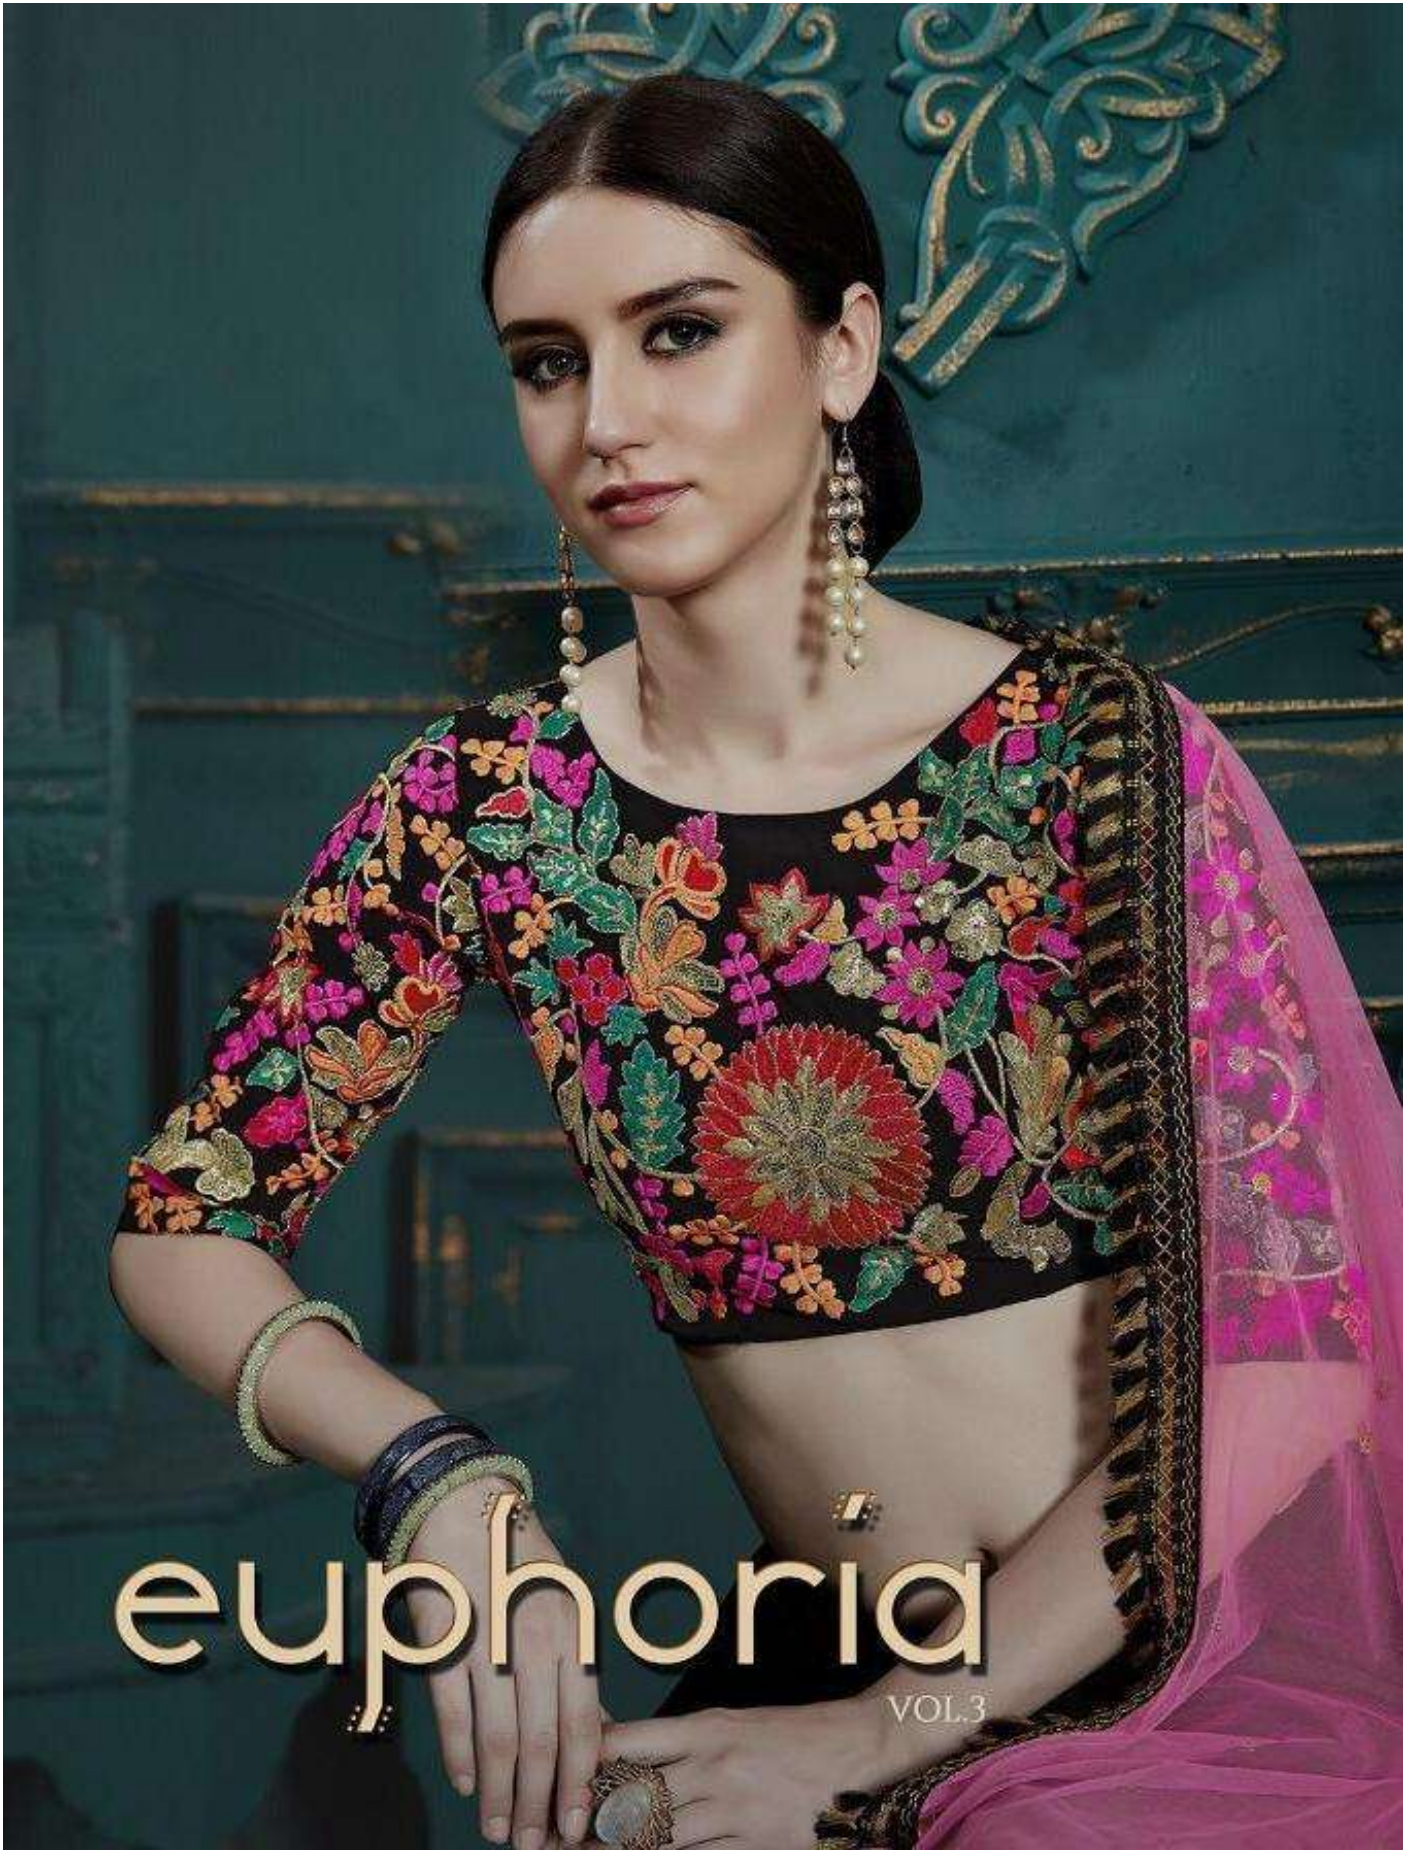

euphoria

VOL.3