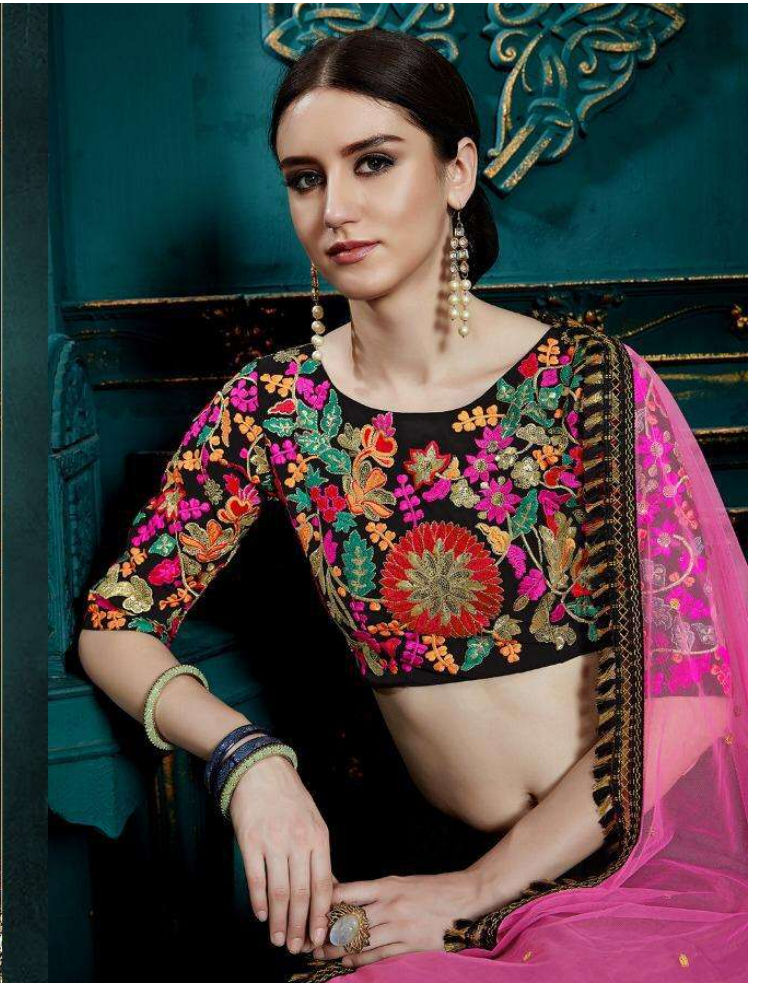

R O Y A L D E S I G N