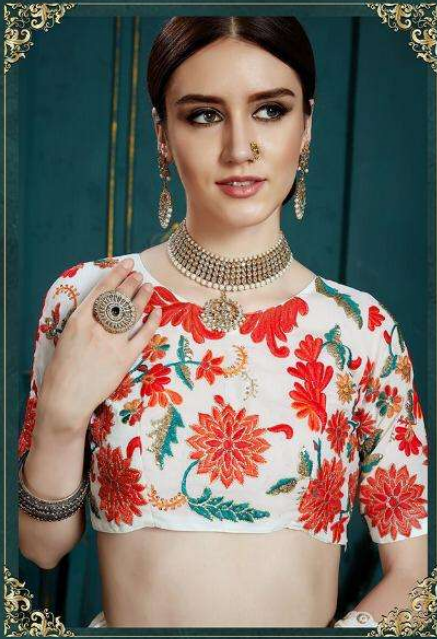

UPDATE WARDROBE

* 3103 *