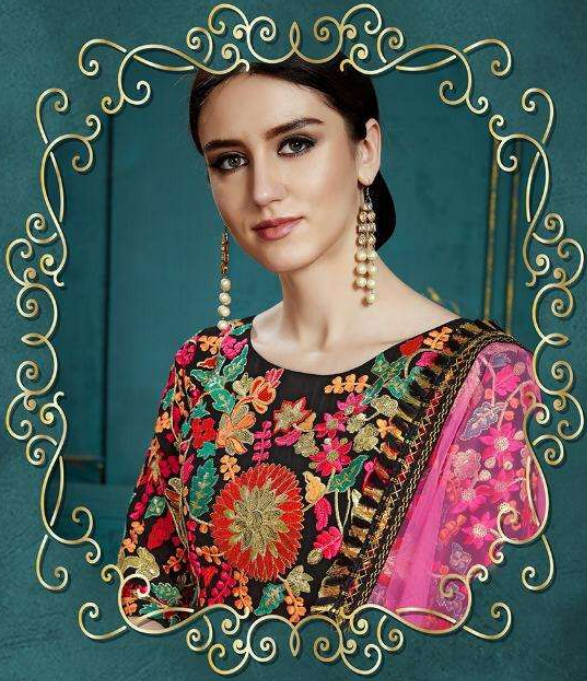

REDEFINING GLASS

For a moment the world will forget everything else.....

* 3102 *