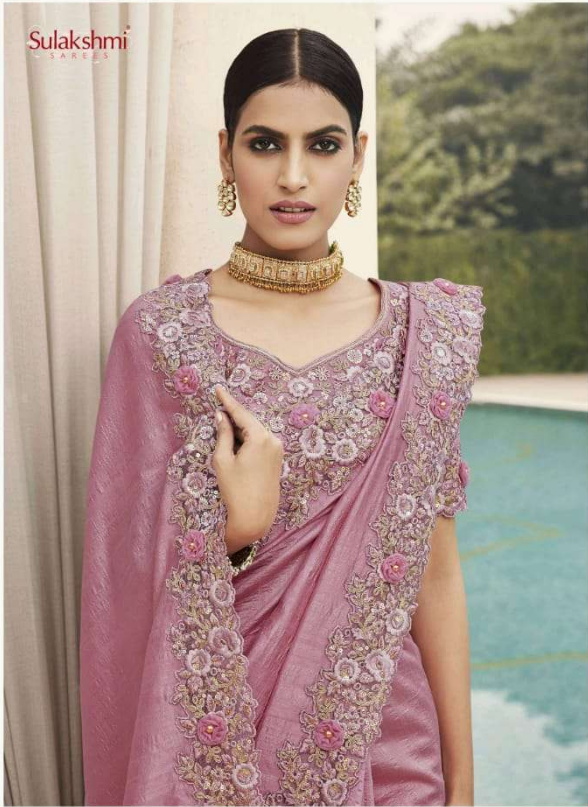

Sulakshmi
SAREES

Mohana.

*A visual medley of lush fabrics,
intricately crafted cut-work borders and delicate floral embellishments
entwined with magnificent six yards.*

Sulakshmi
SAREES

◆ 6605 ◆

Sulakshmi
SAREES

Mohana.

*A visual melody of lush fabrics,
intricately crafted cut-work borders and delicate floral embellishments
entwined with magnificent six yards.*

SULAKSHMI SAREES

MOHANA

DESIGN NO	RATE/PCS		DESIGN NO	RATE/PCS
6601	2835		6607	2625
6602	2625		6608	2520
6603	2835		6609	2940
6604	2520		6610	2940
6605	2940		6611	2625
6606	2940		6612	2730