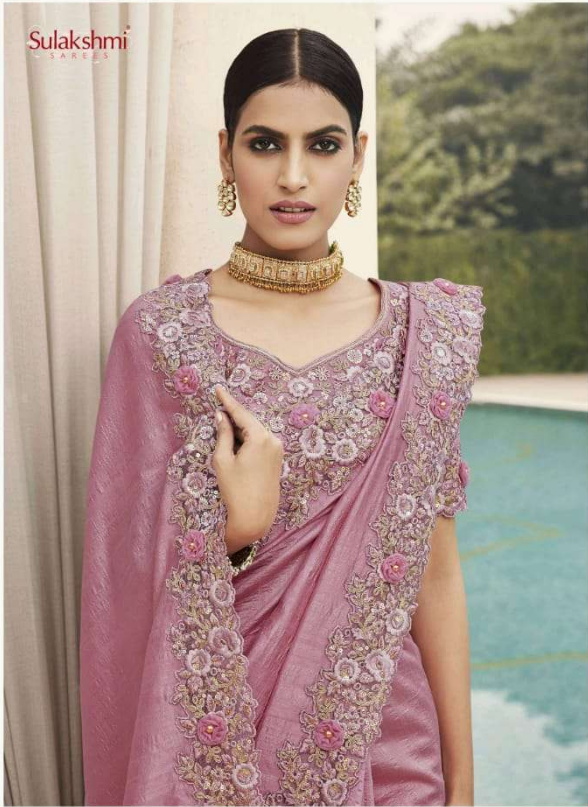

Sulakshmi
SAREES

Mohana.

*A visual medley of lush fabrics,
intricately crafted cut-work borders and delicate floral embellishments
entwined with magnificent six yards.*

Sulakshmi
SAREES

◆ 6605 ◆

Sulakshmi
SAREES

Mohana.

*A visual medley of lush fabrics,
intricately crafted cut-work borders and delicate floral embellishments
entwined with magnificent six yards.*

SULAKSHMI SAREES

MOHANA

DESIGN NO	RATE/PCS		DESIGN NO	RATE/PCS
6601	2835		6607	2625
6602	2625		6608	2520
6603	2835		6609	2940
6604	2520		6610	2940
6605	2940		6611	2625
6606	2940		6612	2730