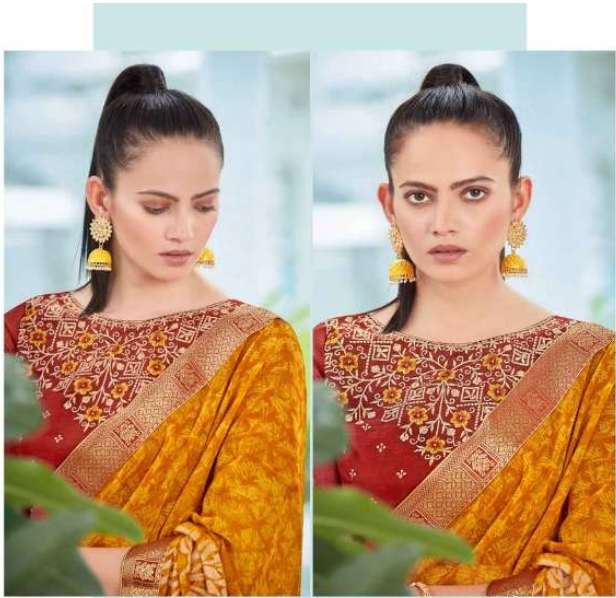

"Shade"
FASHION
BEAUTY
|
17005