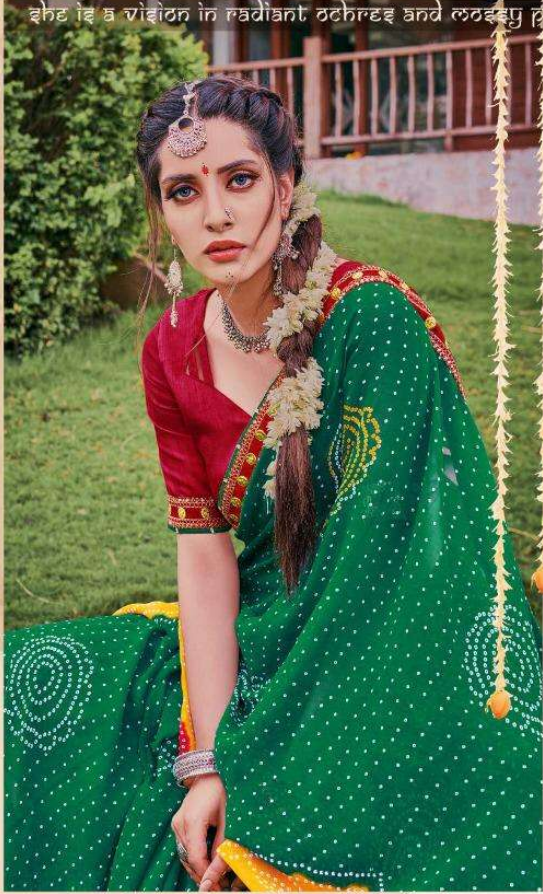

ALVEERA  
ETHNIC ALLURE

BANDHEJ

**ALVEERA**  
ETHNIC ALLURE

ਵਿੰਦਾ ਤੇ ਕੀ ਵੀਰਨ ਮਿ ਨਕੀਬਾਨਿ ਰਕੀਬਾਵ ਬਨੀ ਲਾਕਵਿਊ ਪਾਨਿਕਵ ਬੀ। ਬਾਬੁਨੀਵਾ ਬਨੀ ਪਾਕ

She is a vision in radiant ochre and luscious pink, all laughter and play, with a heart of sweet defiance.

D.No.1001

She is a vision in radiant orange and lovely pink, all laughter and play, with moments of sweet romance.

नम्रता  
"gentleness"

मायोभवाय चतुष्पदी भव ।

*Fourth step with the sun to share happiness and harmony.*