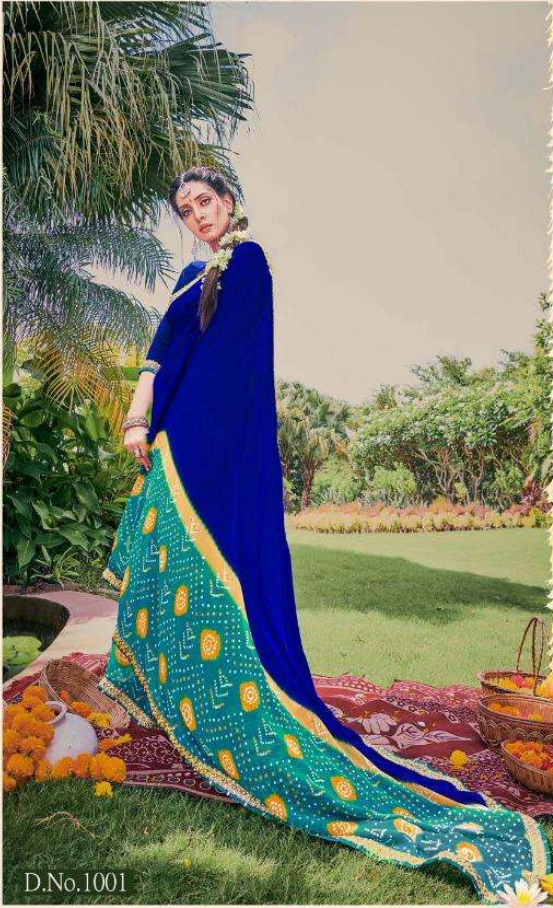

ALVEERA  
ETHNIC ALLURE

BANDHEJ

**ALVEERA**  
ETHNIC ALLURE

ਵਿੰਦਾ ਤੇ ਕੀ ਵੀਰਨ ਮਿ ਨਕੀਬਾਨਿ ਰਕੀਬਾਵ ਬਨੀ ਲਾਕਵਿਊ ਪਾਨਿਕਵ ਬੀ। ਬਾਬੁਨੀਵਾ ਬਨੀ ਪਾਕ

She is a vision in radiant ochre and luscious pink, all laughter and play, with a heart of sweet defiance.

D.No.1001

She is a vision in radiant orange and lovely pink, all laughter and play, with moments of sweet romance.

नम्रता  
"gentleness"

मायोभवाय चतुष्पदी भव ।

*Fourth step with the sun to share happiness and harmony.*