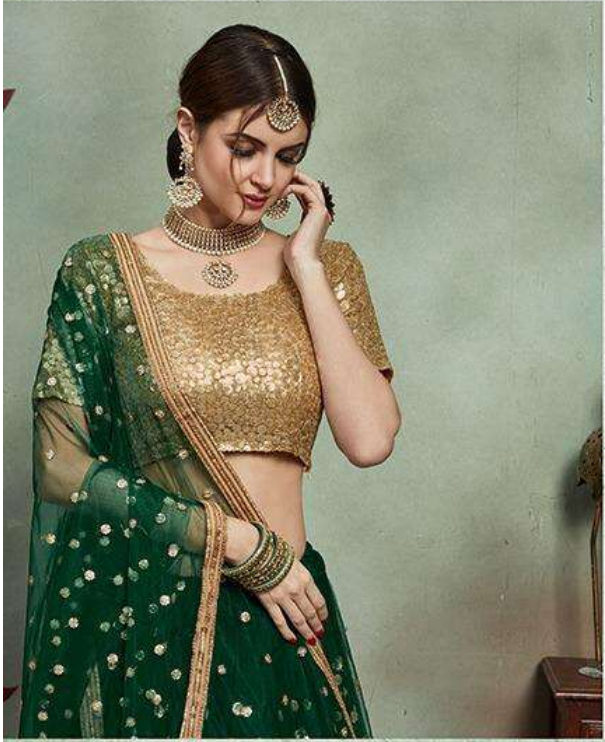

KILLER INSTINCT

SKU-2903