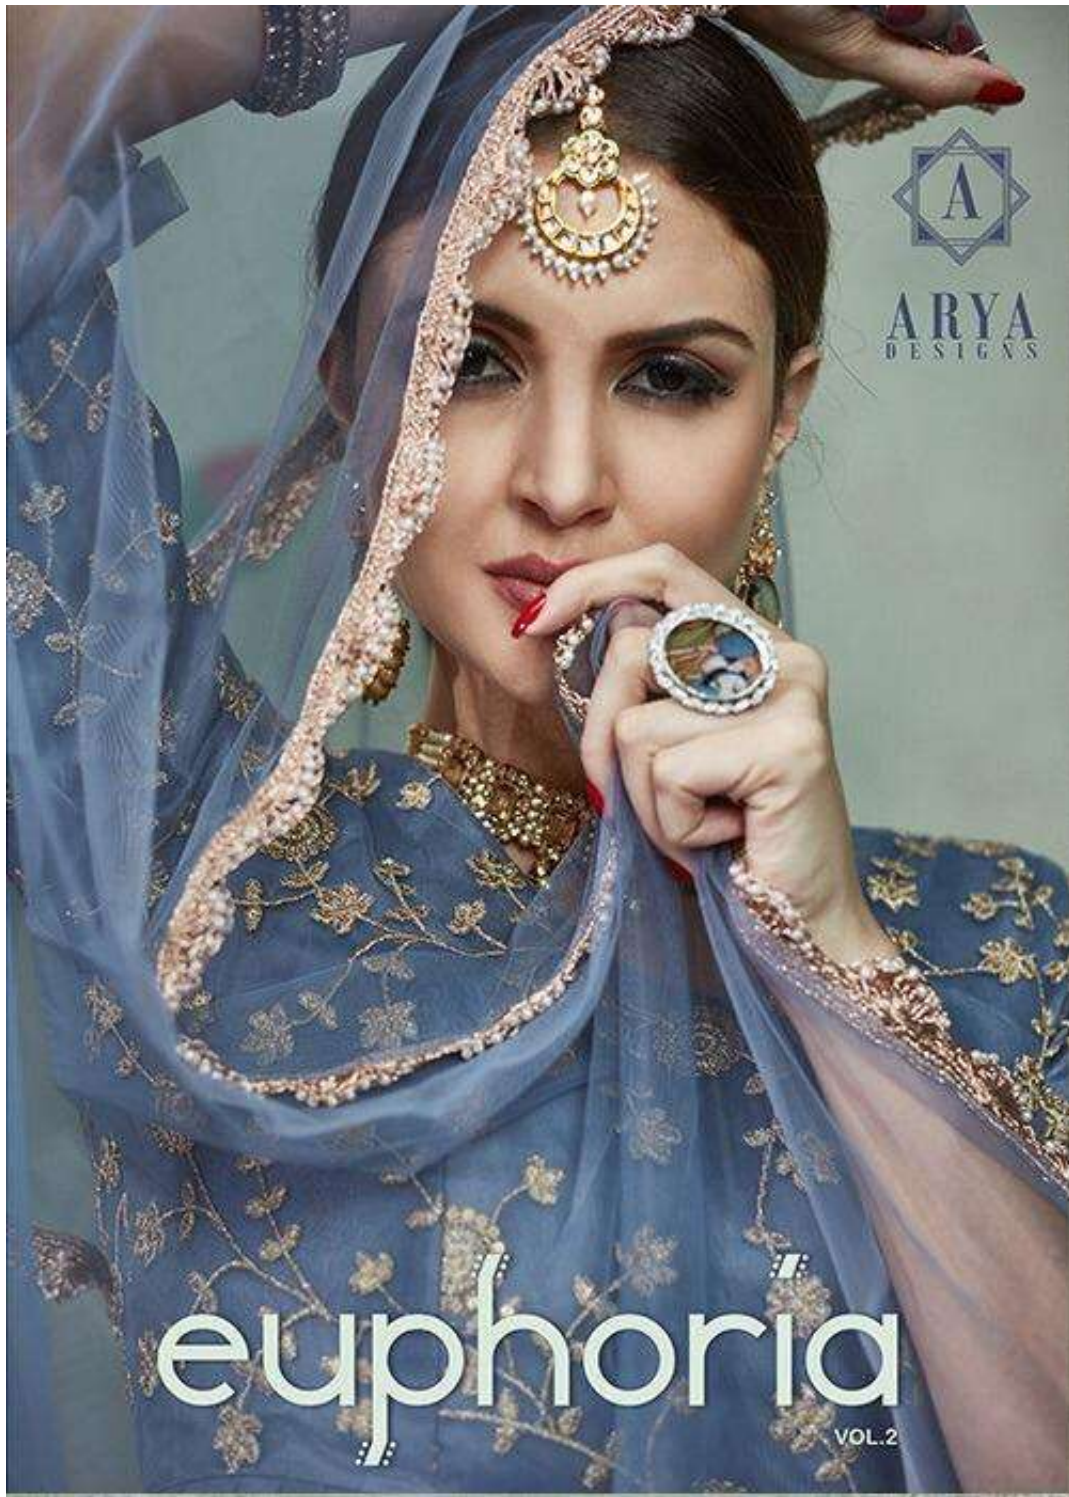

ARYA
DESIGNS

euphoria
VOL. 2