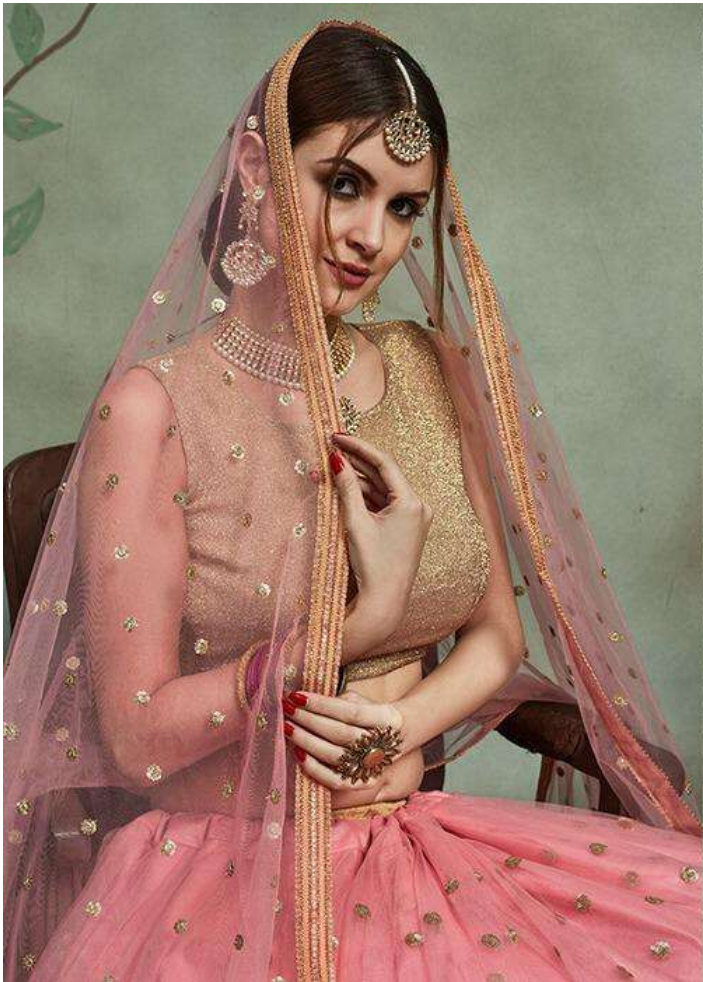

SKU-2901

STAND FOR PRIDE

Go for a clean and contemporary take on the natural look, with this classy digital print lehenga

SKU-2902

KILLER INSTINCT

A little less perfect.
A little more real.
A little who makes a real
you because you are
born to be different and
loyal.

SKU-2903

CROWNING GLORY

Indian culture gives a positivity to the world and lehngas play a very special role in this. When you are wearing design for you, it always keep simplicity yet elegant look.

SKU-2904

SKU-2901

SKU-2902

SKU-2903

SKU-2904

SKU-2905

SKU-2906

ARYA DESIGNS - EUPHORIA VOL.2

D.NO	MAIN COLOR	BLOUSE FABRIC	LEHENGA FABRIC	DUPATTA FABRIC	SIZE (SEMI STITCH)	WORK	RATE	GST
2901	MASTURD	SOFT NET	SOFT NET	SOFT NET	UPTO 42 BUST AND WAIST	SEQUINS, THREAD	2990/-	5%
2902	BABY PINK	LYCRA GOTA	SOFT NET	SOFT NET	UPTO 42 BUST AND WAIST	SEQUINS	2935/-	5%
2903	DARK GREEN	SOFT NET	SOFT NET	SOFT NET	UPTO 42 BUST AND WAIST	SEQUINS	3260/-	5%
2904	BLACK	GOTA	SOFT NET	SOFT NET	UPTO 42 BUST AND WAIST	SEQUINS	3480/-	5%
2905	NAVY BLUE	SOFT NET	SOFT NET	SOFT NET	UPTO 42 BUST AND WAIST	SEQUINS, THREAD	2720/-	5%
2906	GREY	SOFT NET	SOFT NET	SOFT NET	UPTO 42 BUST AND WAIST	SEQUINS, ZARI	2880/-	5%