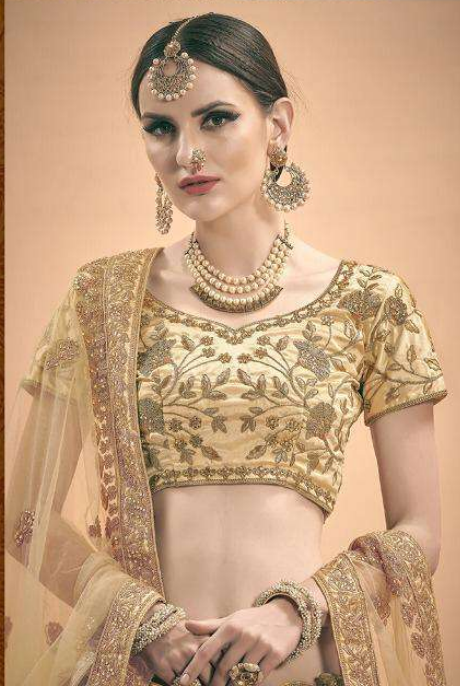

D.NO. 3072

MINT MOMENT

This gorgeous pastel hue brings a refreshing freshness to the wedding season. Soft, feminine and delicate, it stands the storm when paired with neutrals, whites, mustards or even other pastels for a flirty look.

— D.NO. 3093

JUST LUCK BY CHANCE

BUT IT'S BRILLIANCE OF COLOR AND BRAND
URBAN FABRICS MADE IT COOL AND NOTICEABLE

■ ■ ■ D.NO. 3001

Delicates embroidery grace our sumptuous silk fabric
in the brand new collection. Style in the most BLOOMING
shades of summer making our LUXURIOUS

LUXURIOUS Aire

Pure Fiesta:

Muted gold flames adaze against the pearl white background look as divine as a morning prayer. Embrace the beauty of parity.

— — — — — [D.K.O.307](#)

ARYA DESIGNS ZARA VOL-5

D.NO	MAIN COLOR	BLOUSE FABRIC	LEHENGA FABRIC	DUPATTA FABRIC	SIZE (SEMI STITCH)	WORK	PRICE	GST
AD3001	MUSTARD	SATIN	SATIN	SOFT NET	UPTO 42 BUST AND WAIST	STONE,DORI,ZARI	4455/-	5%
AD3002	BEIGE	SATIN	SATIN	SOFT NET	UPTO 42 BUST AND WAIST	STONE,THREAD,DORI,ZARI	4345/-	5%
AD3003	RED	SATIN	SATIN	SOFT NET	UPTO 42 BUST AND WAIST	STONE,THREAD,DORI,ZARI	4020/-	5%
AD3004	GREEN	SATIN	SATIN	SOFT NET	UPTO 42 BUST AND WAIST	ZARI, SEQUINS, STONE	4130/-	5%
AD3005	CORAL RED	SATIN	SATIN	SOFT NET	UPTO 42 BUST AND WAIST	RESHAM, ZARI, SEQUINS, DORI	4565/-	5%
AD3006	BEIGE	SATIN	SATIN	SOFT NET	UPTO 42 BUST AND WAIST	DORI, SEQUINS	4455/-	5%
AD3007	MUSTARD	SATIN	SATIN	SOFT NET	UPTO 42 BUST AND WAIST	DORI, SEQUINS, RESHAM	4130/-	5%