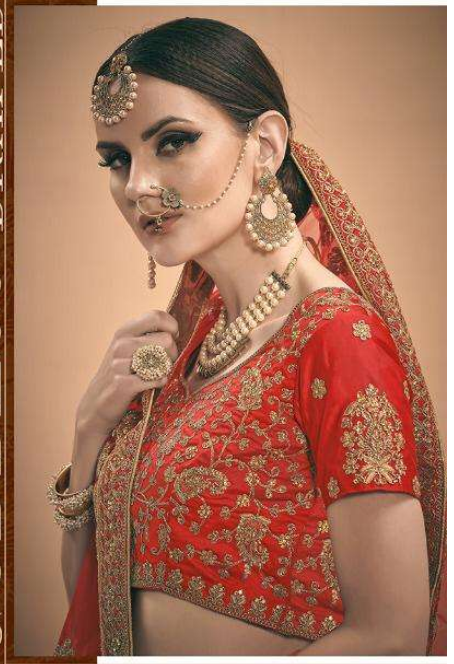

GODDESS DRAPED

YOU CAN GO SEXY CHIC IN SCREEN-PRINTED SILK WEAR YOUR DRAPS WITH A DASH OF TRADITIONAL FASHIONISM

--- ■ [BLOG AND](#)