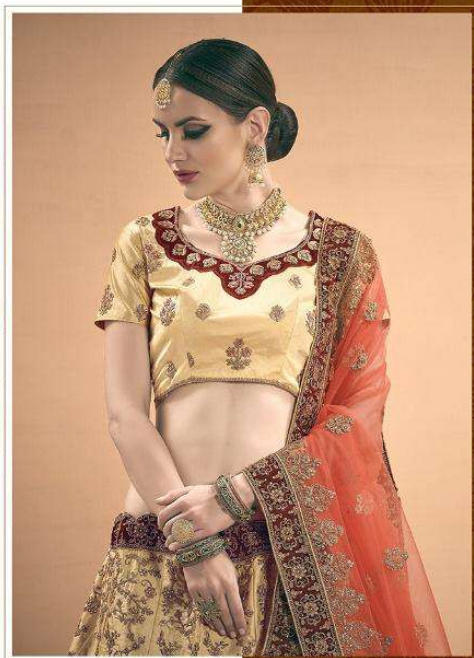

ELEGANT

D.NO. 3072