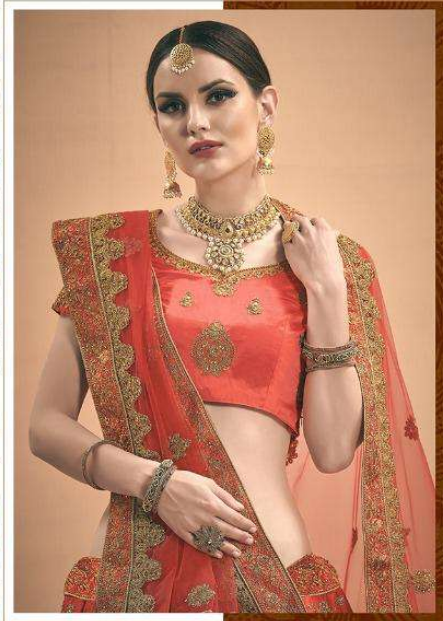

MINT MOMENT