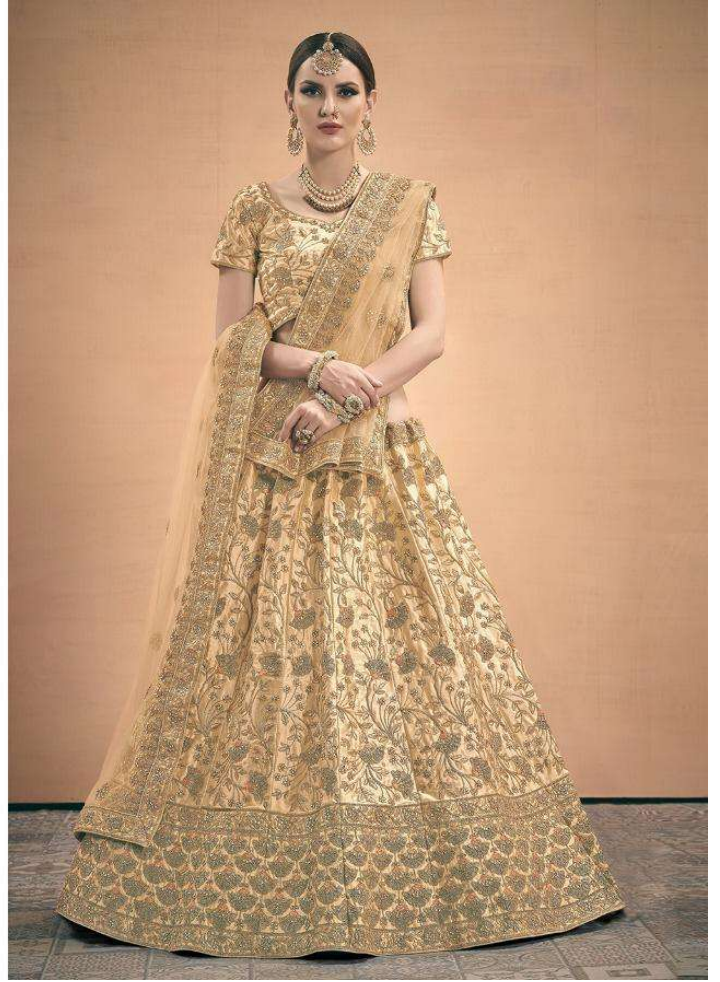

# Pure Fiesta:

Muted gold flames adaze against the pearl white background look as divine as a morning prayer. Embrace the beauty of parity.

— — — — — [D.K.O.307](#)

**ARYA DESIGNS ZARA VOL-5**

D.NO	MAIN COLOR	BLOUSE FABRIC	LEHENGA FABRIC	DUPATTA FABRIC	SIZE (SEMI STITCH)	WORK	PRICE	GST
AD3001	MUSTARD	SATIN	SATIN	SOFT NET	UPTO 42 BUST AND WAIST	STONE,DORI,ZARI	4455/-	5%
AD3002	BEIGE	SATIN	SATIN	SOFT NET	UPTO 42 BUST AND WAIST	STONE,THREAD,DORI,ZARI	4345/-	5%
AD3003	RED	SATIN	SATIN	SOFT NET	UPTO 42 BUST AND WAIST	STONE,THREAD,DORI,ZARI	4020/-	5%
AD3004	GREEN	SATIN	SATIN	SOFT NET	UPTO 42 BUST AND WAIST	ZARI, SEQUINS, STONE	4130/-	5%
AD3005	CORAL RED	SATIN	SATIN	SOFT NET	UPTO 42 BUST AND WAIST	RESHAM, ZARI, SEQUINS, DORI	4565/-	5%
AD3006	BEIGE	SATIN	SATIN	SOFT NET	UPTO 42 BUST AND WAIST	DORI, SEQUINS	4455/-	5%
AD3007	MUSTARD	SATIN	SATIN	SOFT NET	UPTO 42 BUST AND WAIST	DORI, SEQUINS, RESHAM	4130/-	5%