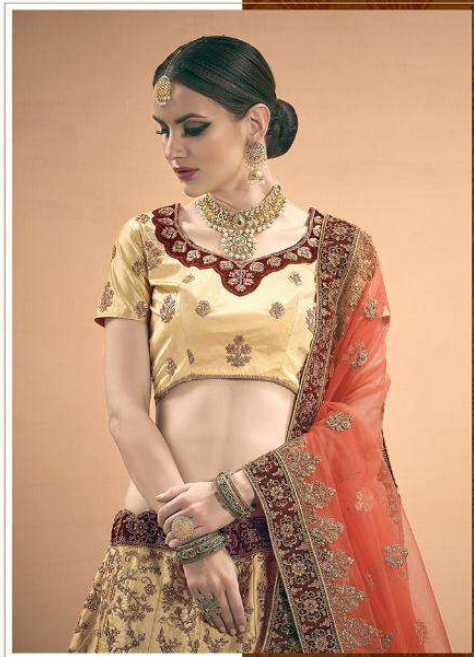

ELEGANT

D.NO. 3072