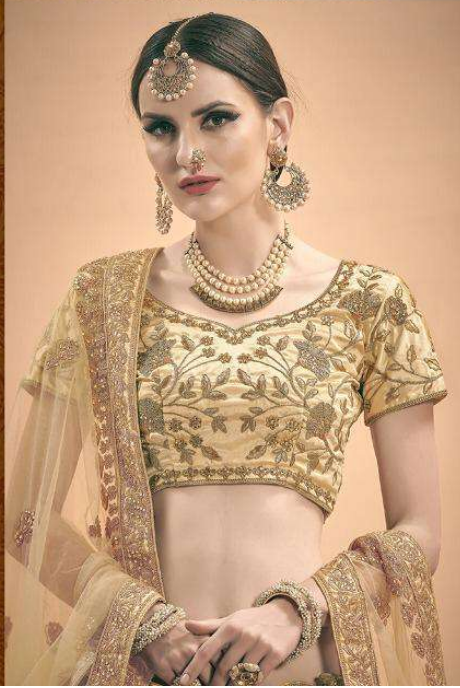

Delicates embroidery grace our sumptuous silk fabric
in the brand new collection. Style in the most BLOOMING
shades of summer making our LUXURIOUS

LUXURIOUS
Aure