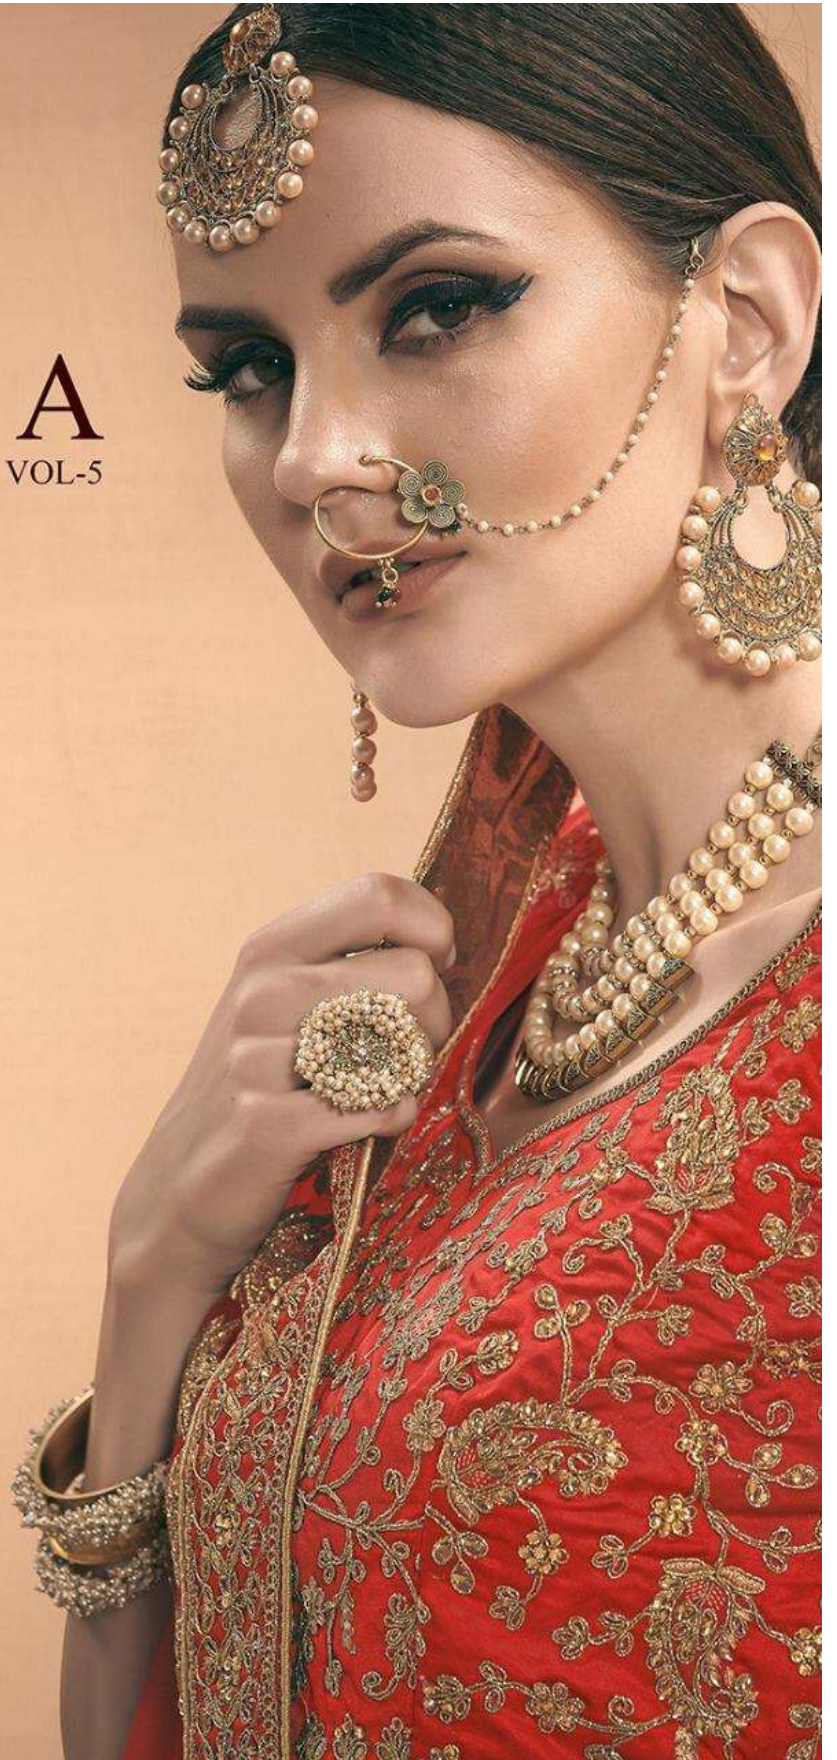

ARYA
DESIGNS

ZARA

VOL-5