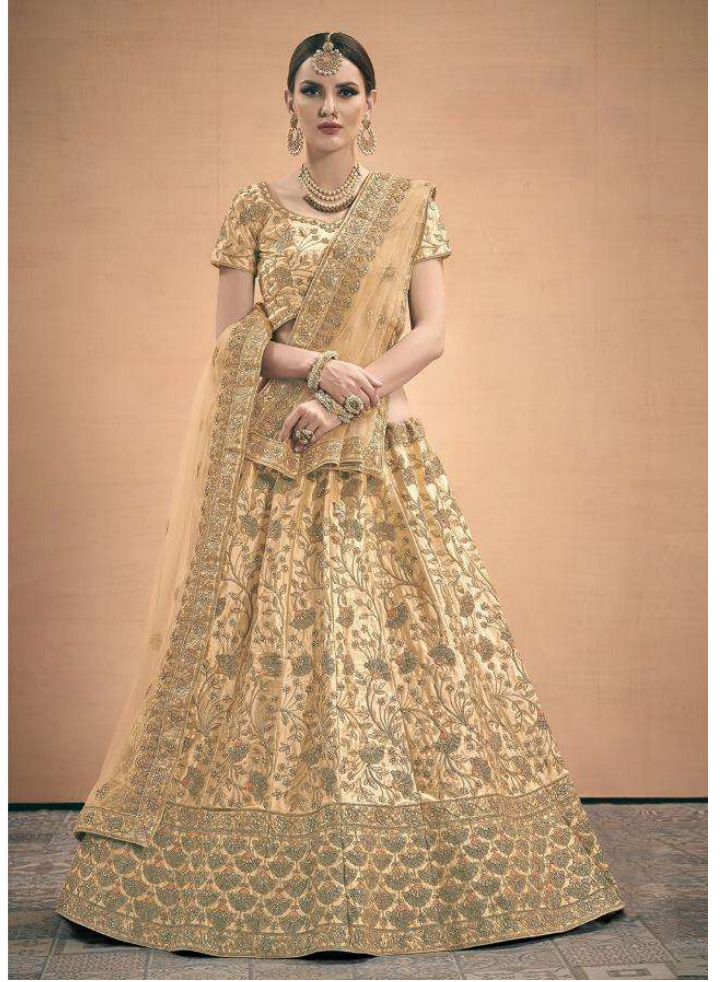

D.NO. 3072

MINT MOMENT

This gorgeous pastel hue brings a refreshing freshness to the wedding season. Soft, feminine and delicate, it stands the storm when paired with neutrals, whites, mustards or even other pastels for a flirty look.

— D.NO. 3093

JUST LUCK BY CHANCE

BUT IT'S BRILLIANCE OF COLOR AND BRAND
URBAN FABRICS MADE IT COOL AND NOTICEABLE

■ ■ ■ D.NO. 3001

Delicates embroidery grace our sumptuous silk fabric
in the brand new collection. Style in the most BLOOMING
shades of summer making our LUXURIOUS

LUXURIOUS Aire

Pure Fiesta:

Muted gold flames adaze against the pearl white background look as divine as a morning prayer. Embrace the beauty of parity.

— — — — — [D.K.O.307](#)

ARYA DESIGNS ZARA VOL-5

D.NO	MAIN COLOR	BLOUSE FABRIC	LEHENGA FABRIC	DUPATTA FABRIC	SIZE (SEMI STITCH)	WORK	PRICE	GST
AD3001	MUSTARD	SATIN	SATIN	SOFT NET	UPTO 42 BUST AND WAIST	STONE,DORI,ZARI	4455/-	5%
AD3002	BEIGE	SATIN	SATIN	SOFT NET	UPTO 42 BUST AND WAIST	STONE,THREAD,DORI,ZARI	4345/-	5%
AD3003	RED	SATIN	SATIN	SOFT NET	UPTO 42 BUST AND WAIST	STONE,THREAD,DORI,ZARI	4020/-	5%
AD3004	GREEN	SATIN	SATIN	SOFT NET	UPTO 42 BUST AND WAIST	ZARI, SEQUINS, STONE	4130/-	5%
AD3005	CORAL RED	SATIN	SATIN	SOFT NET	UPTO 42 BUST AND WAIST	RESHAM, ZARI, SEQUINS, DORI	4565/-	5%
AD3006	BEIGE	SATIN	SATIN	SOFT NET	UPTO 42 BUST AND WAIST	DORI, SEQUINS	4455/-	5%
AD3007	MUSTARD	SATIN	SATIN	SOFT NET	UPTO 42 BUST AND WAIST	DORI, SEQUINS, RESHAM	4130/-	5%