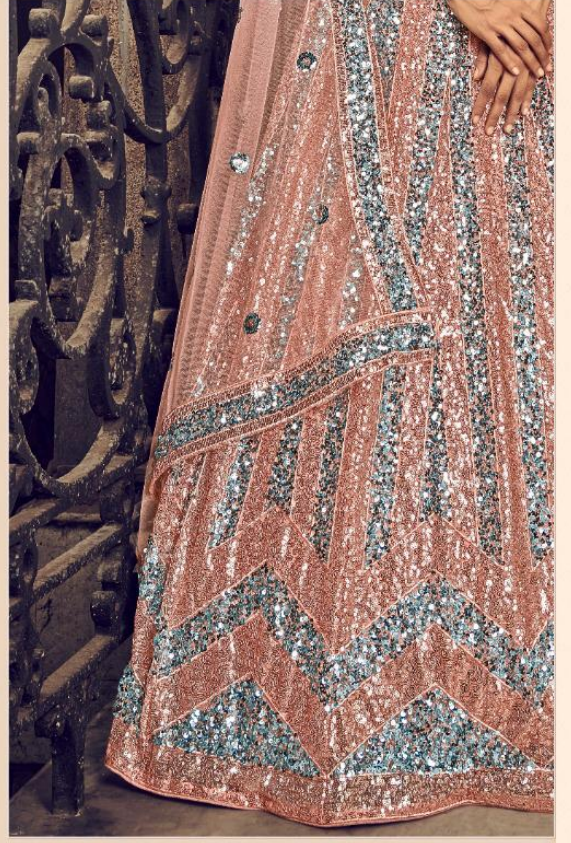

Swastika bhkala

CELEBRATE • IS STYLE
D.NO.1701