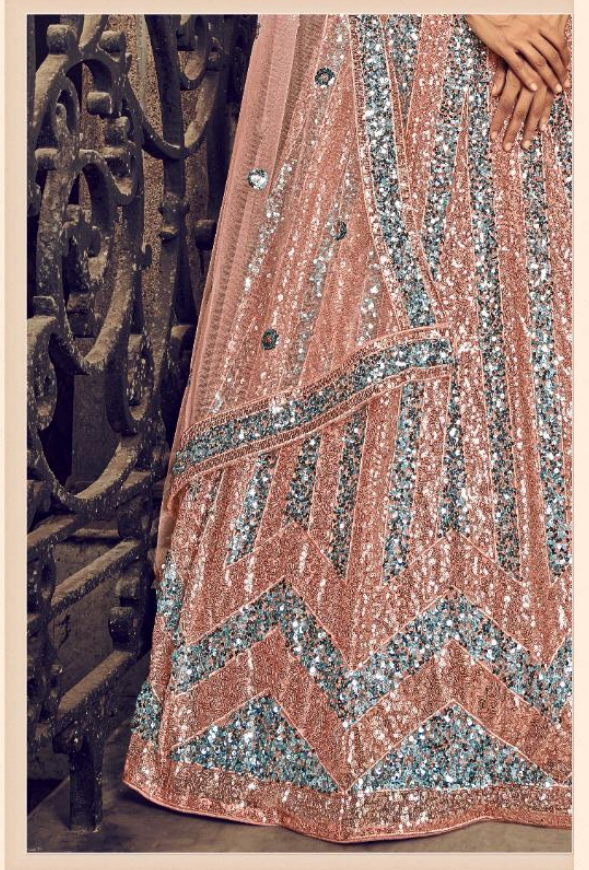

Swastika bhkala

CELEBRATE • IS STYLE
D.NO.1701