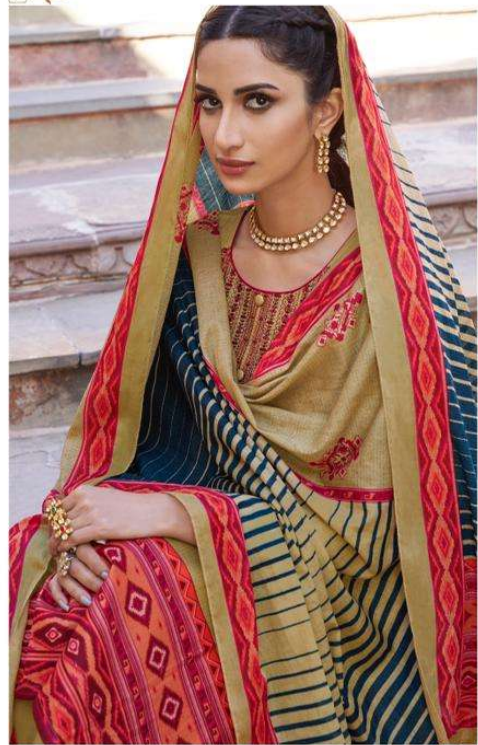

MUMTAZ ARTS
Pakistani Art & Design