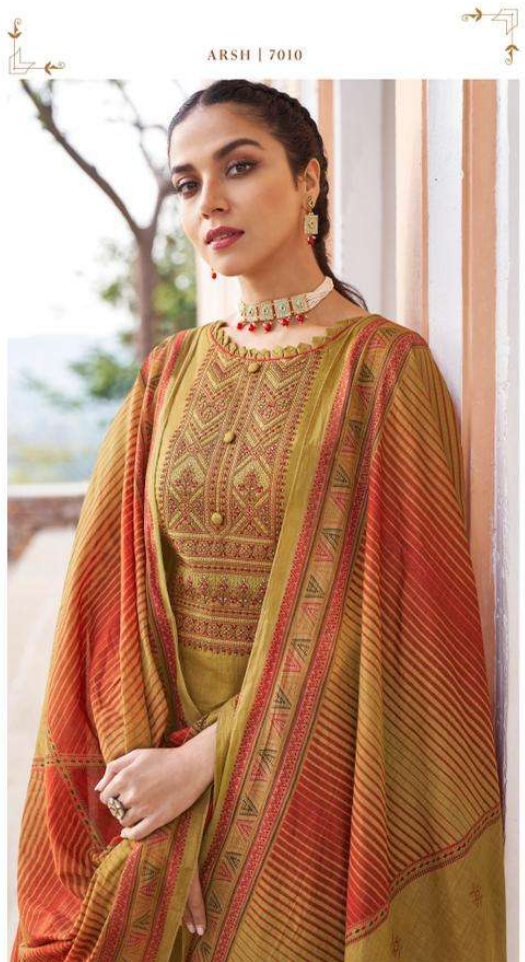

Arsh

PURE LAWN DIGITAL PRINT WITH HEAVY EMBROIDERY WITH DIGITAL PRINT LAWN BOX PALLU DUPATTA

ARSH | 7002

ARSH | 7001

ممتاز آرٹس
MUMTAZ ARTS
Rajput to Royal

ARSH | 7009

ARSH | 7001

ARSH | 7002