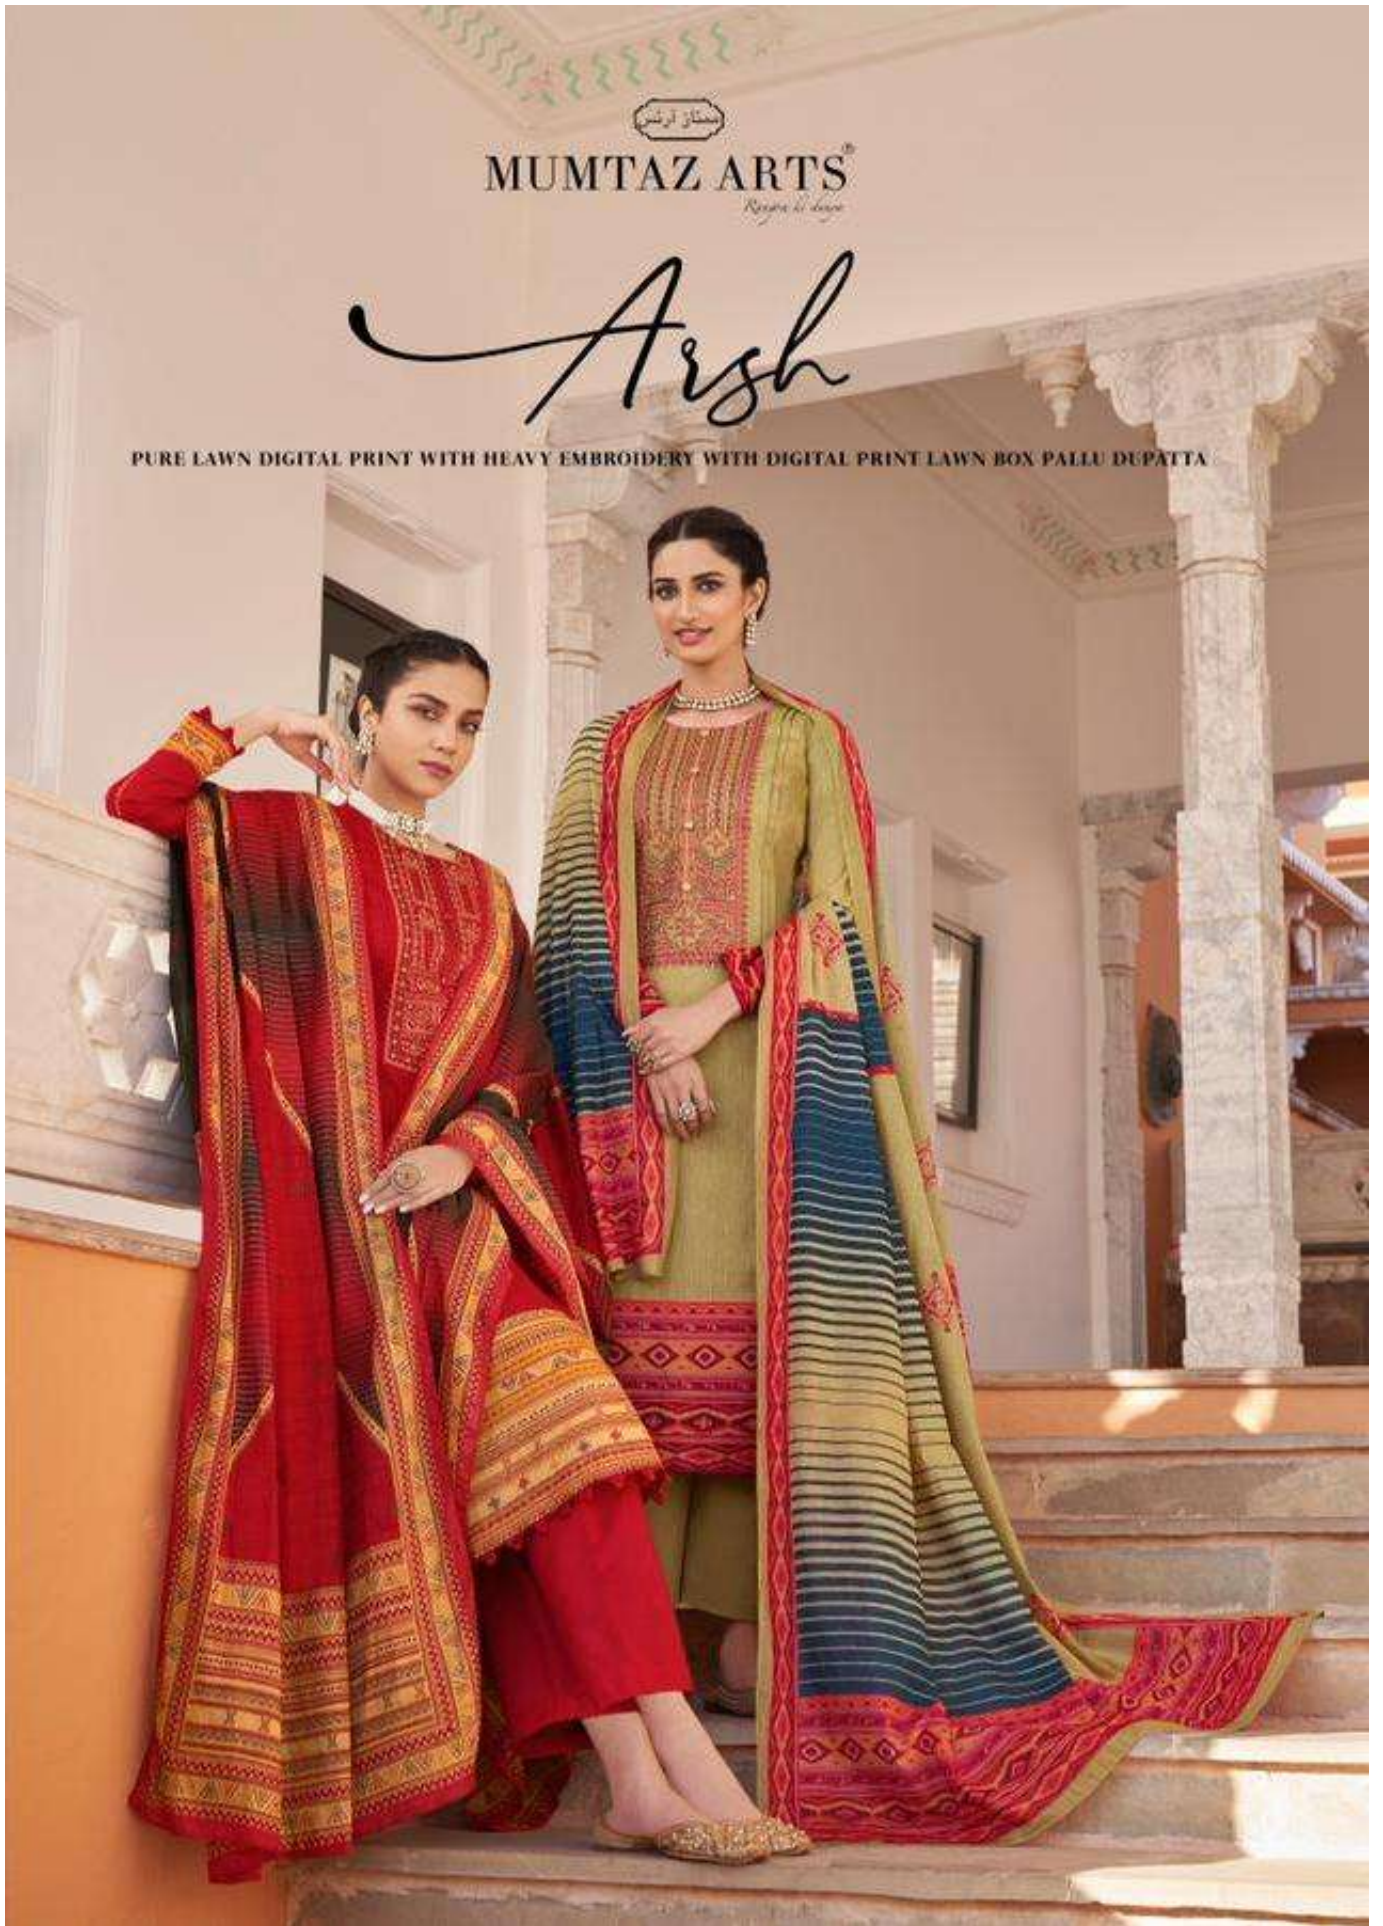

ممتاز آرٹس

MUMTAZ ARTS®

Regina di legge

Arsh

PURE LAWN DIGITAL PRINT WITH HEAVY EMBROIDERY WITH DIGITAL PRINT LAWN BOX PALLU DUPATTA