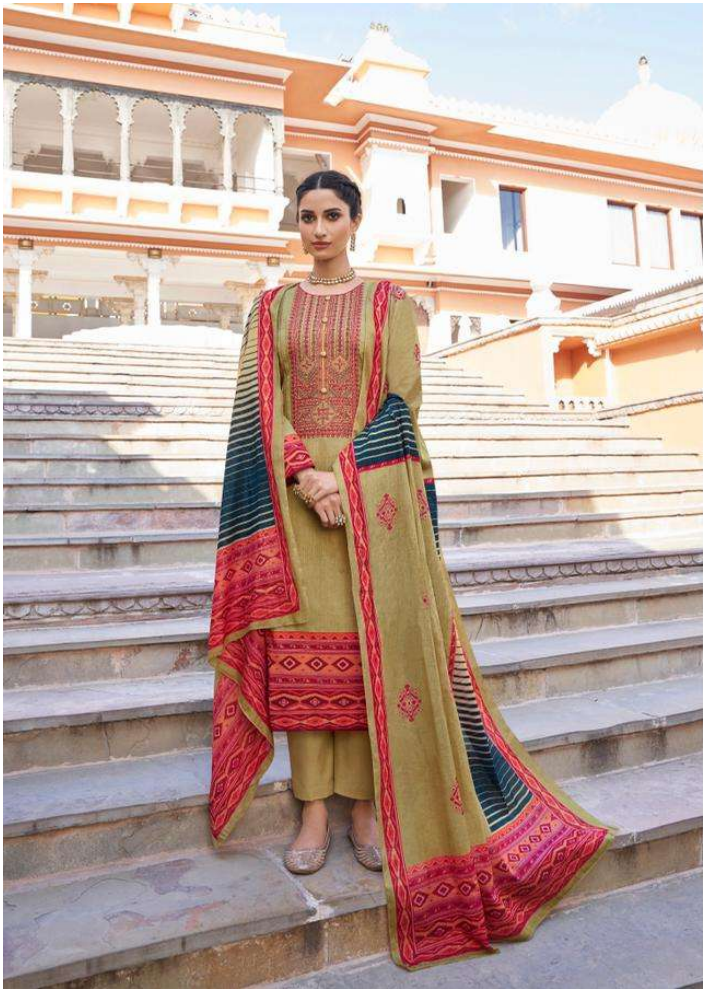

MUMTAZ ARTS
Pakistani Art & Design

ARSH | 7006