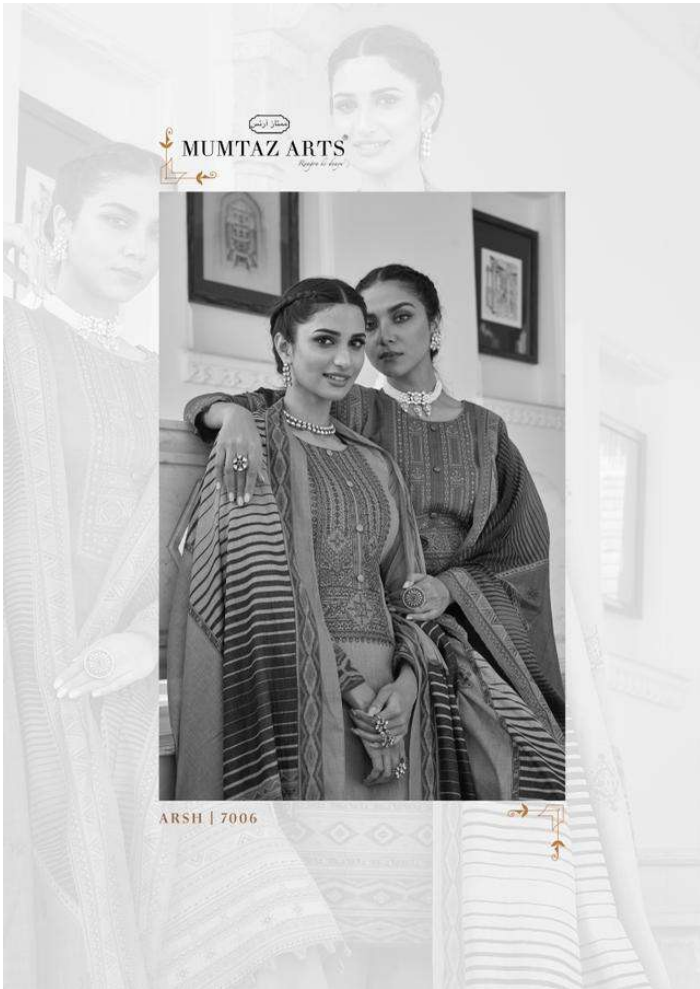

Arsh

PURE LAWN DIGITAL PRINT WITH HEAVY EMBROIDERY WITH DIGITAL PRINT LAWN BOX PALLU DUPATTA

ARSH | 7002

ARSH | 7001

ممتاز آرٹس
MUMTAZ ARTS
Rajput to Royal

ARSH | 7009

ARSH | 7001

ARSH | 7002