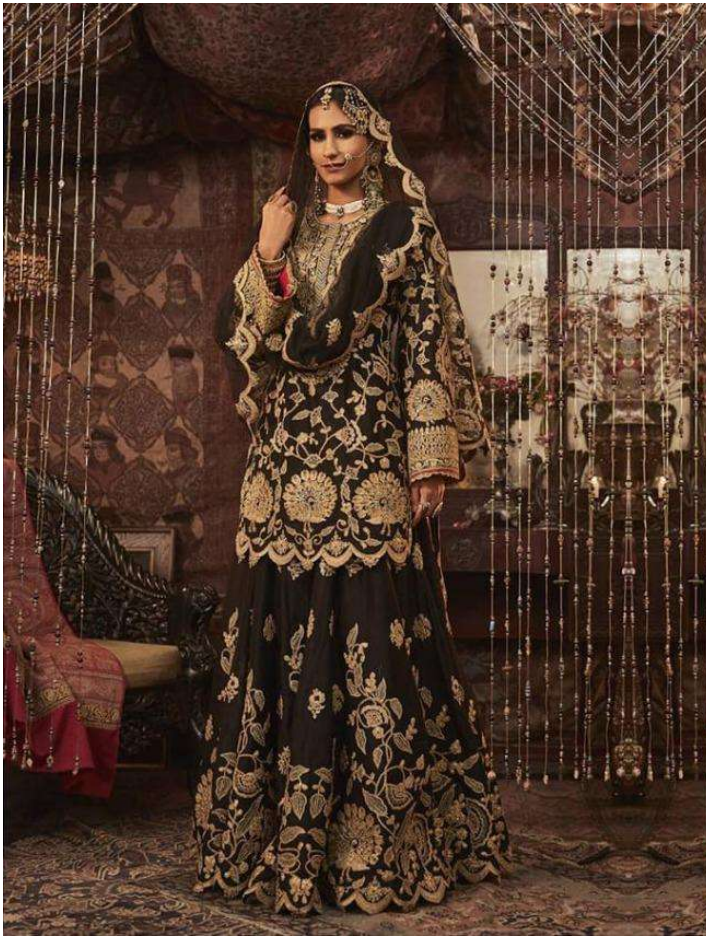

Bridal Collection

D.No.	TOP	BOTTOM + INNER	DUPATTA
9301	FOX GEORGETTE WITH HEAVY EMBROIDERY	HEAVY SHANTUN	NAZNIN WITH HEAVY EMBROIDERY
9302	FOX GEORGETTE WITH HEAVY EMBROIDERY	HEAVY SHANTUN	NAZNIN WITH HEAVY EMBROIDERY
9303	FOX GEORGETTE WITH HEAVY EMBROIDERY	HEAVY SHANTUN	NAZNIN WITH HEAVY EMBROIDERY