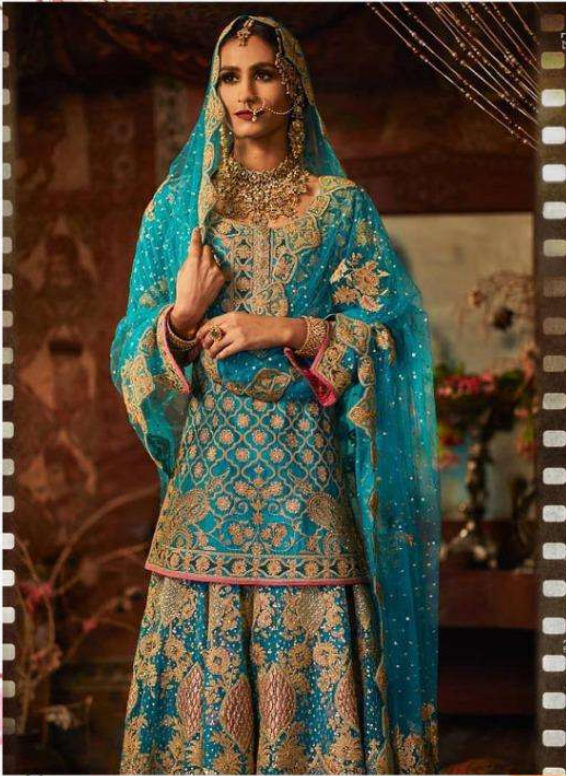

Bridal Collection

RINAZ[®]
FASHION

D.NO.9301

rimleandharpreet 16

RINAZ[®]
FASHION

D.NO.9302

D.NO.9302

RINAZ[®]
FASHION

Bridal Collection

D.No.	TOP	BOTTOM + INNER	DUPATTA
9301	FOX GEORGETTE WITH HEAVY EMBROIDERY	HEAVY SHANTUN	NAZNIN WITH HEAVY EMBROIDERY
9302	FOX GEORGETTE WITH HEAVY EMBROIDERY	HEAVY SHANTUN	NAZNIN WITH HEAVY EMBROIDERY
9303	FOX GEORGETTE WITH HEAVY EMBROIDERY	HEAVY SHANTUN	NAZNIN WITH HEAVY EMBROIDERY