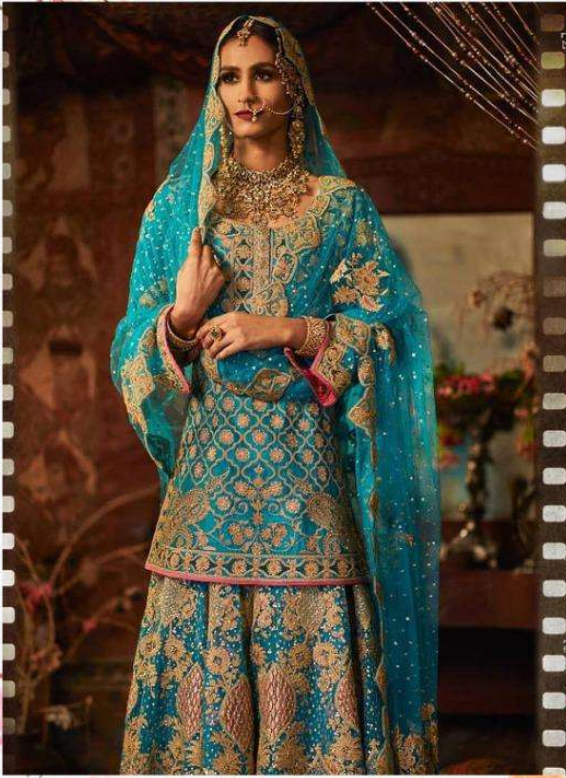

Bridal Collection

RINAZ[®]
FASHION

D.NO.9301

rimleandharpreet 16

RINAZ[®]
FASHION

D.NO.9302

D.NO.9302

RINAZ[®]
FASHION

Bridal Collection

D.No.	TOP	BOTTOM + INNER	DUPATTA
9301	FOX GEORGETTE WITH HEAVY EMBROIDERY	HEAVY SHANTUN	NAZNIN WITH HEAVY EMBROIDERY
9302	FOX GEORGETTE WITH HEAVY EMBROIDERY	HEAVY SHANTUN	NAZNIN WITH HEAVY EMBROIDERY
9303	FOX GEORGETTE WITH HEAVY EMBROIDERY	HEAVY SHANTUN	NAZNIN WITH HEAVY EMBROIDERY