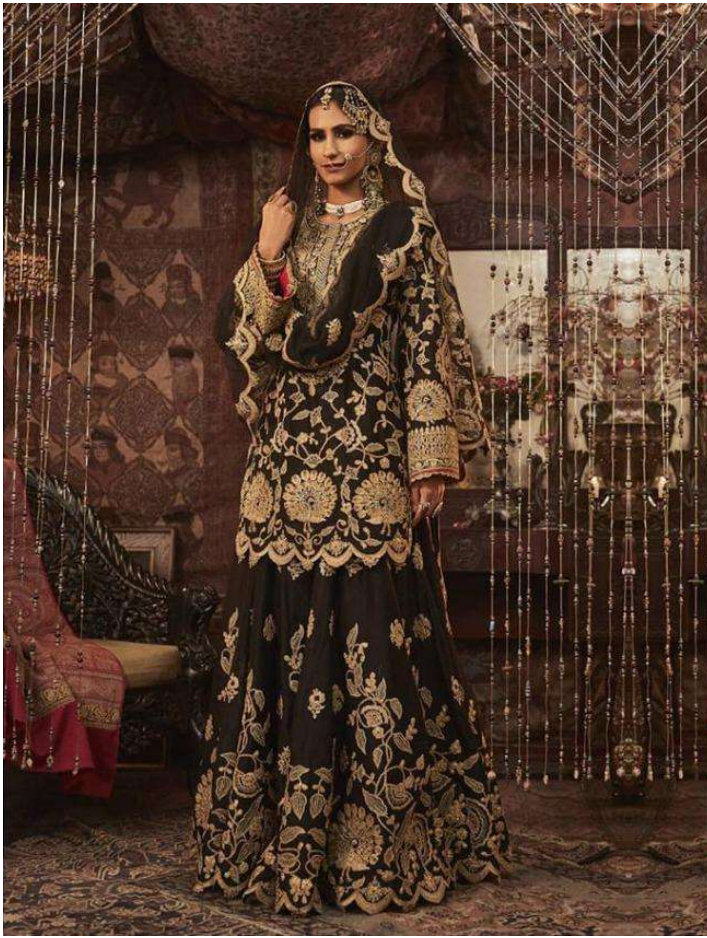

Bridal Collection

D.No.	TOP	BOTTOM + INNER	DUPATTA
9301	FOX GEORGETTE WITH HEAVY EMBROIDERY	HEAVY SHANTUN	NAZNIN WITH HEAVY EMBROIDERY
9302	FOX GEORGETTE WITH HEAVY EMBROIDERY	HEAVY SHANTUN	NAZNIN WITH HEAVY EMBROIDERY
9303	FOX GEORGETTE WITH HEAVY EMBROIDERY	HEAVY SHANTUN	NAZNIN WITH HEAVY EMBROIDERY