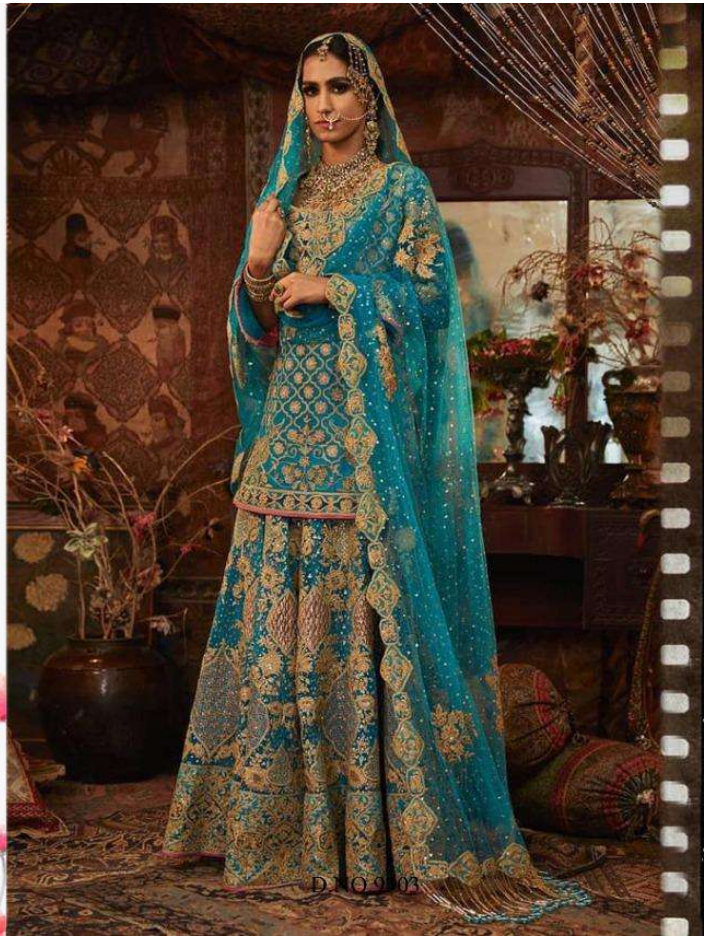

RINAZ®
FASHION

D.NO.9302

D.NO.9302