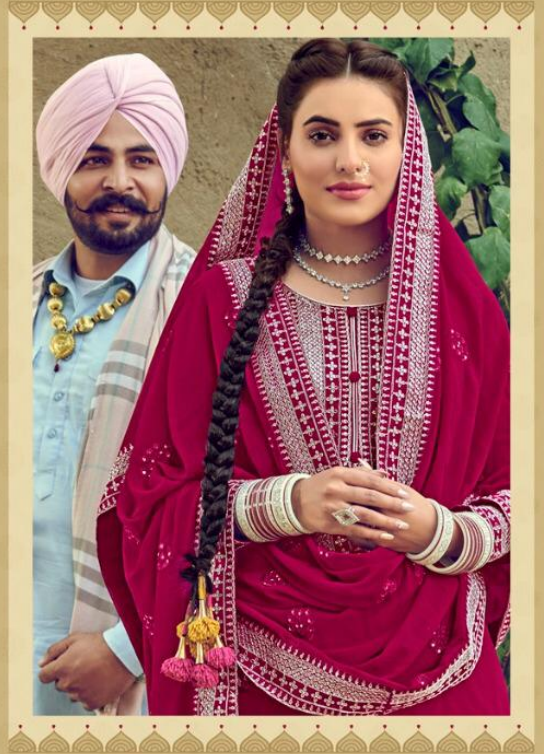

JASMINE

A PRODUCT BY ARWIN FASHION SURAT

Complimentary copy not for sale