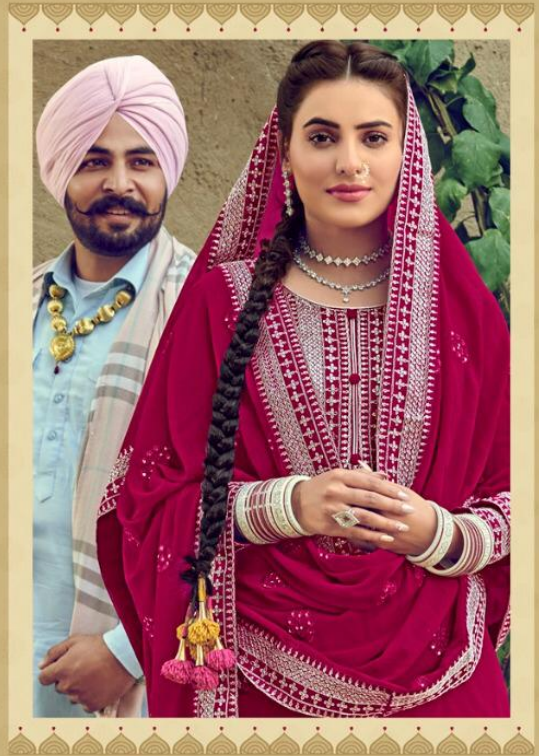

JASMINE

A PRODUCT BY ARWIN FASHION SURAT

Complimentary copy not for sale