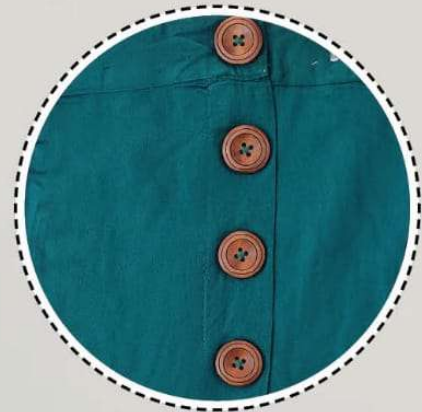

Free Size:
34-36-38

Peach

Wood Button

LATEST FASHION · HI-QUALITY · LOWEST PRICE

Off
White

BUTTON PALAZZO

Fabric:
Premium
Textured Rayon

Free Size:
34-36-38

Wood Button

LATEST FASHION · HI-QUALITY · LOWEST PRICE

BUTTON PALAZZO

Fabric:
Premium
Textured Rayon

Free Size:
34-36-38

Teal Blue

Wood Button

LATEST FASHION • HI-QUALITY • LOWEST PRICE

BUTTON PALAZZO

Fabric:
Premium Textured Rayon

Free Size: 34-36-38

Wood
Button

Charcoal
Black

Army Green

Peach

Crimson