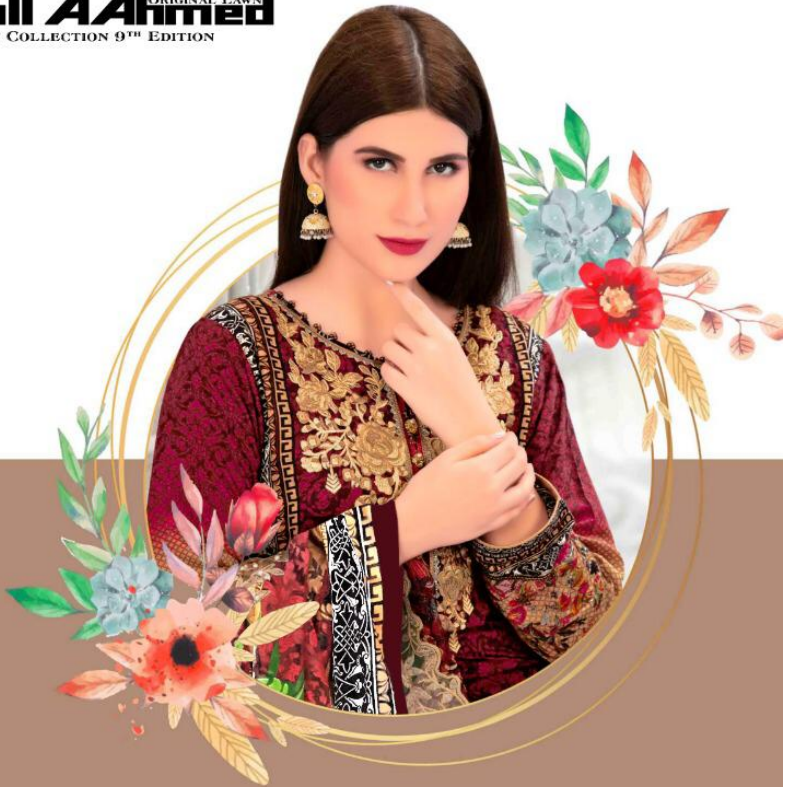

**Gull Ahmed** ORIGINAL LAWN™  
LAWN COLLECTION 9<sup>TH</sup> EDITION

D.84

**Gull Ahmed** ORIGINAL LAWN™  
LAWN COLLECTION 9<sup>TH</sup> EDITION

D.87

The right side of the image features a logo for 'Gull Ahmed ORIGINAL LAWN' and 'LAWN COLLECTION 9TH EDITION'. Below the logo is a close-up photograph of the woman's face and upper torso, showing the detailed gold and red embroidery on the dark green fabric. The woman is looking slightly to the side with a soft expression. Below the close-up photo is the text 'D.87'.