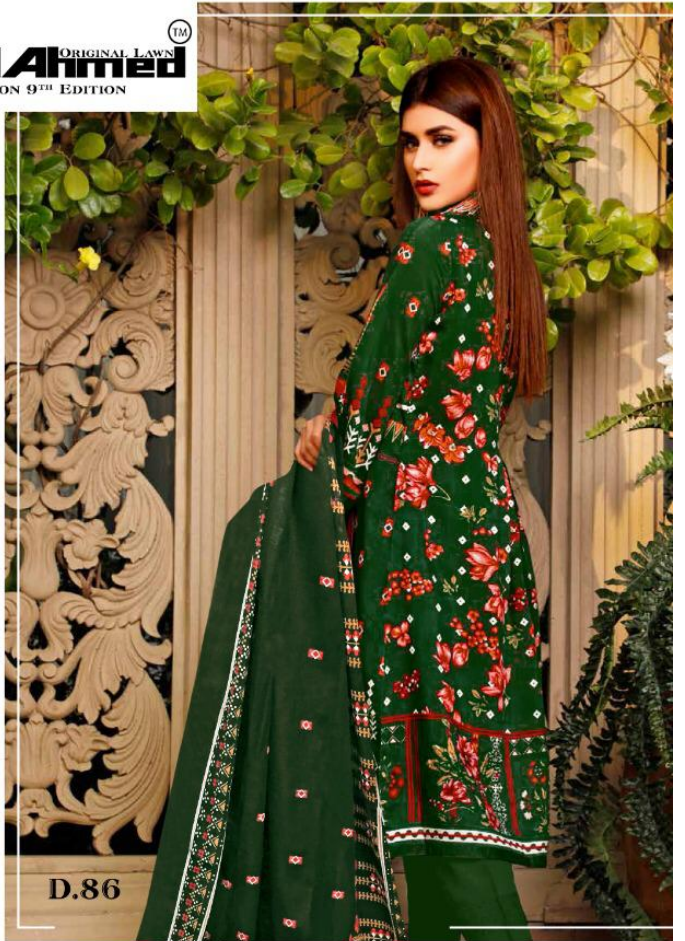

**Gull Ahmed** ORIGINAL LAWN™  
LAWN COLLECTION 9<sup>TH</sup> EDITION

D.84

**Gull Ahmed** ORIGINAL LAWN™  
LAWN COLLECTION 9<sup>TH</sup> EDITION

D.87

The right side of the image features a logo for 'Gull Ahmed ORIGINAL LAWN' and 'LAWN COLLECTION 9TH EDITION'. Below the logo is a close-up photograph of the woman's face and upper torso, showing the detailed gold and red embroidery on the dark green fabric. The woman is looking slightly to the side with a soft expression. Below the close-up photo is the text 'D.87'.