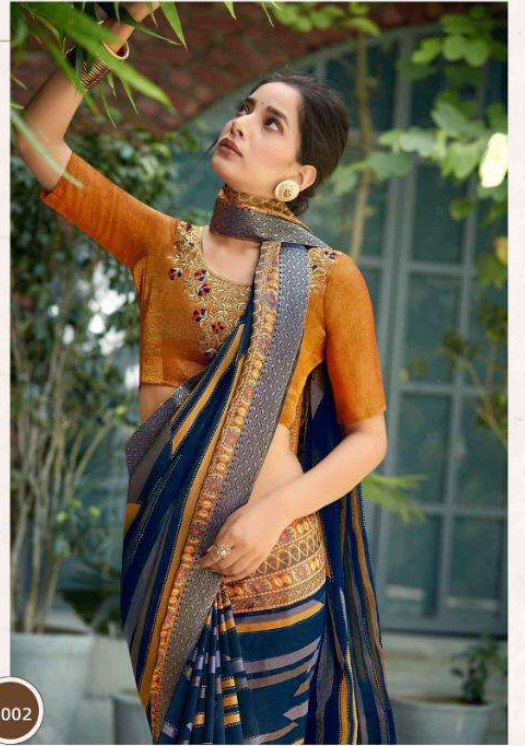

SEEMA SAREES

4002