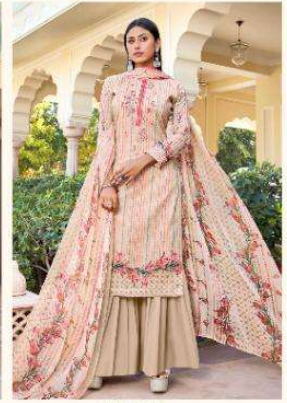

دہگنا
धागा[®]
DHAGA
A House of Luxury Lawn

JAM DANI

PURE CAMBRIC COTTON DIGITAL PRINTS WITH EMBROIDERY

GET IT BEFORE IT GOES

دھگا
DHAGA
A House of Luxury Linn

11003

11001

11002

11005

11006

11003

11004

دلہنگا®
धागा
DHAGA
A House of Luxury Lawn

JAMDANI
PURE CAMBRIC COTTON PRINTS WITH EMBROIDERY

NO.

11001

TOP
PURE CAMBRIC COTTON
DIGITAL PRINTS WITH EMBROIDERY

11002

BOTTOM

11003

SEMI LAWN
(2.50mtr)

11004

DUPATTA

11005