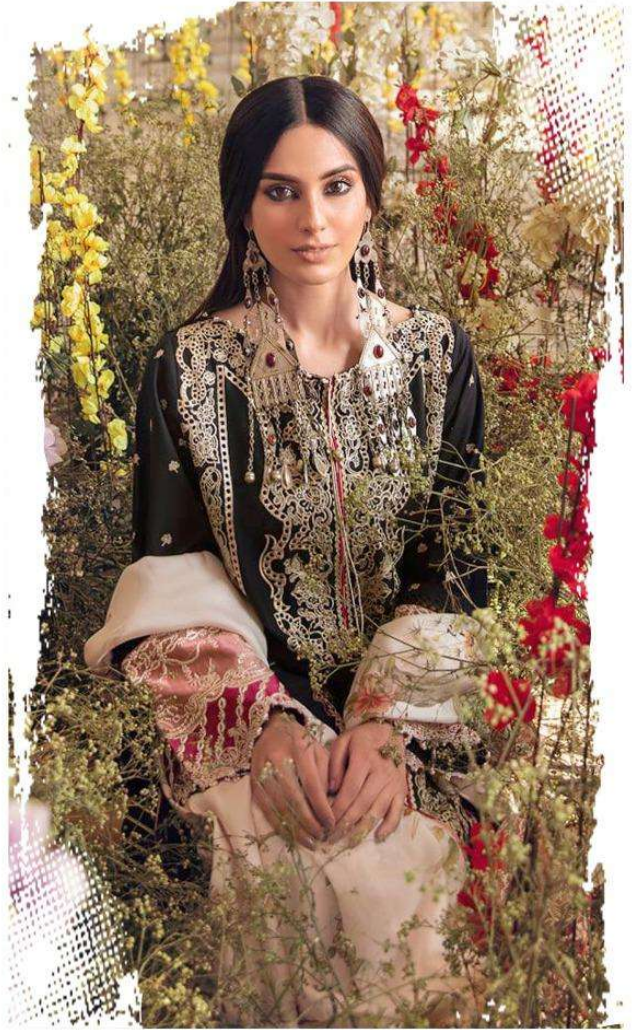

Fepic®

WASHING INTRUCTIONS

DO NOT USE ANY TYPE OF BLEACH OR STAIN REMOVING CHEMICALS
BEFORE CUTTING / STITCHING, FABRIC SHOULD BE SOAKED BE SOAKED IN WATER
(ALL COMPONENTS SEPARATELY) FOR 15 MINUTES
DO NOT KEEP WET FABRIC IN TWISTED FROM IN ORDER TO AVOID COPY MARKS |
WASH COLOURED AND WHITE FABRICS SEPARATELY
IRON CLOTHES AT MODERATE TEMPERATURE | DO NOT DRY FABRIC IN DIRECT SUNLIGHT
(EXTRA LACES, HANGINGS AND ACCESSORIES ARE NOT INDUDED)

D-5124

QALAMKAR
Lawn Collection