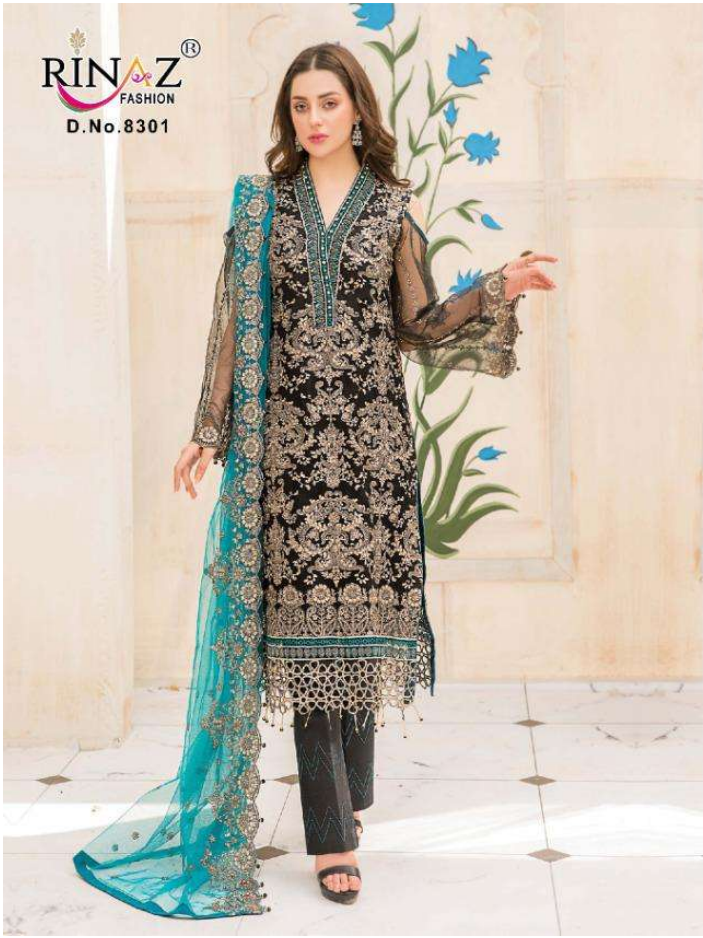

RINAZ®
FASHION
D.No. 8301