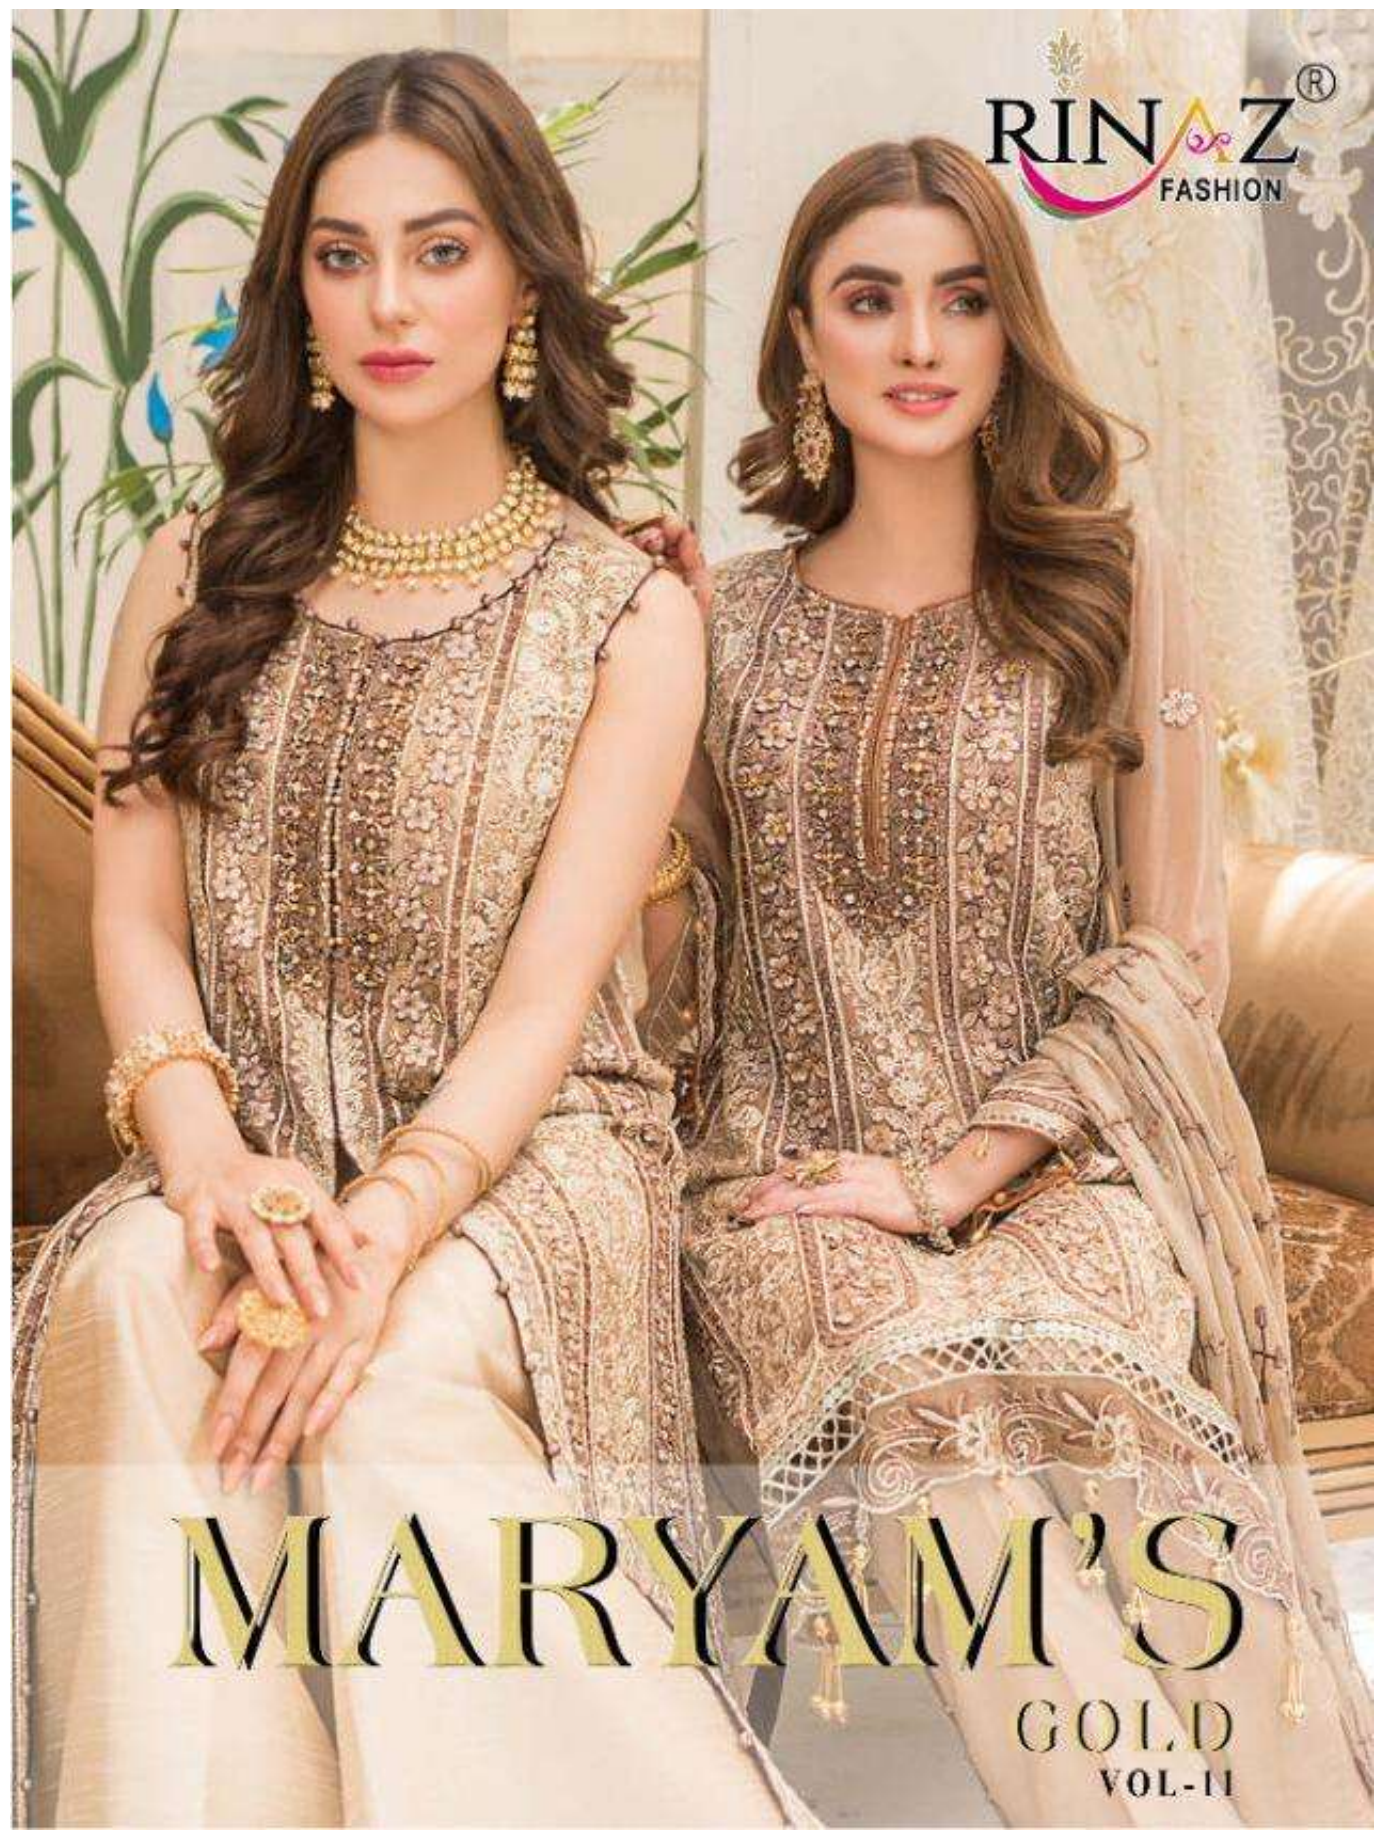

RINAZ[®]
FASHION

MARYAM'S

GOLD
VOL-11

RINAZ[®]
FASHION

MARYAM'S

GOLD
VOL-11

MARYAM'S
GOLD
VOL-11

RINAZ[®]
FASHION

D.No.	TOP	BOTTOM + INNER	DUPATTA
8301	FOX GEORGETTE WITH HEAVY EMBROIDERY & DIAMOND WORK	HEAVY SHANTUN	NAZNIN WITH HEAVY EMBROIDERY
8302	FOX GEORGETTE WITH HEAVY EMBROIDERY & DIAMOND WORK	HEAVY SHANTUN	NAZNIN WITH HEAVY EMBROIDERY
8303	FOX GEORGETTE WITH HEAVY EMBROIDERY & DIAMOND WORK	HEAVY SHANTUN	NAZNIN WITH HEAVY EMBROIDERY
8304	FOX GEORGETTE WITH HEAVY EMBROIDERY & DIAMOND WORK	HEAVY SHANTUN	NAZNIN WITH HEAVY EMBROIDERY
8305	FOX GEORGETTE WITH HEAVY EMBROIDERY & DIAMOND WORK	HEAVY SHANTUN	NAZNIN WITH HEAVY EMBROIDERY