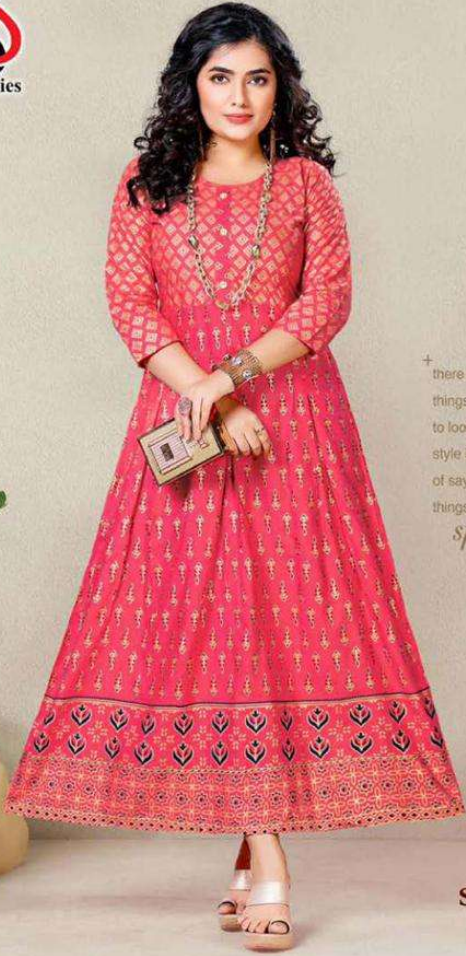

kurties

SHINE

+ there is beauty in all things you just need to look close enough. style is a simple way of saying complicated things *the spillover effect*

SHINE
103

■ ELEGANT SWIRLS WITH VIBRANT COLOURS TO EMBELLISH YOUR LOOK ■

kurties

SHINE

+ this season a playful yet powerful attitude emerges for the working woman as floral are amplified with big bold integrity in repeat *the new feminine fragrance*

SHINE
108

■ SHE IS NOT JUST A STYLE ICON, BUT AN ICON IN EVERY SENSE OF THE WORD ■