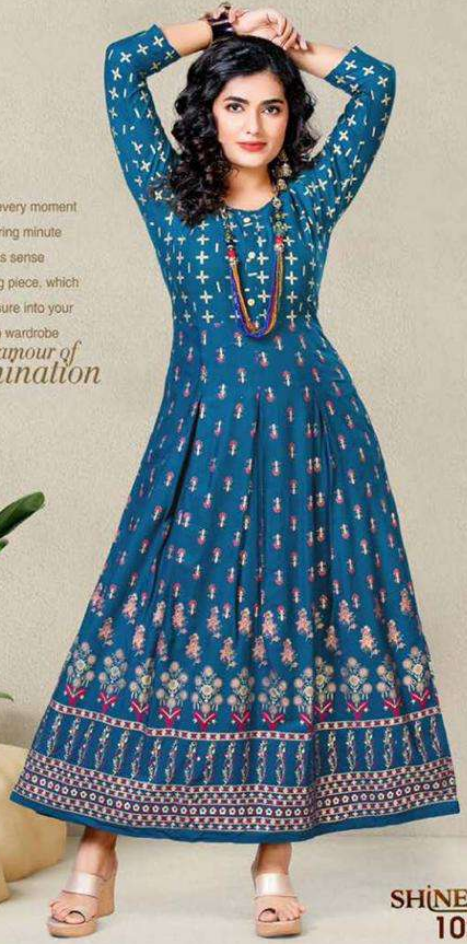

■ FEEL EXOTIC AND BREATHTAKINGLY BEAUTIFUL WITH THIS CLASSY ATTIRE ■

+ make every moment
an alluring minute
with this sense
stealing piece, which
is still sure into your
season wardrobe
*glamour of
illumination*

SHINE
102