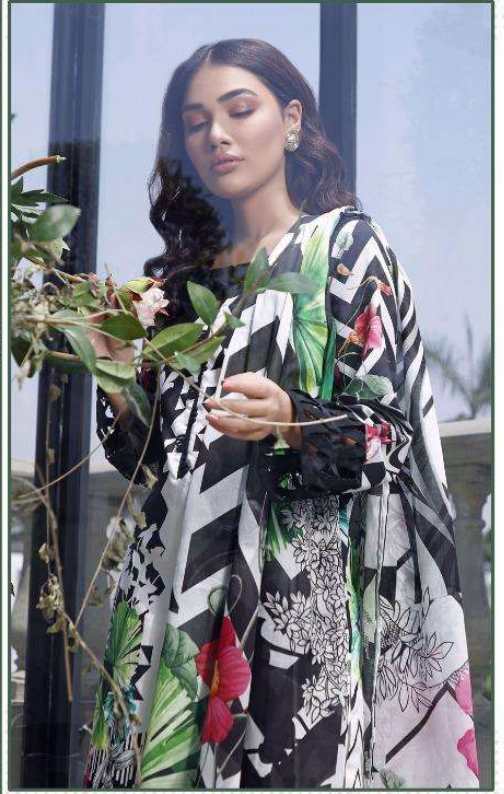

FAIR LADY
EXPORTS (I) PVT. LTD.

Firdous 15001
DIGITAL COLLECTION