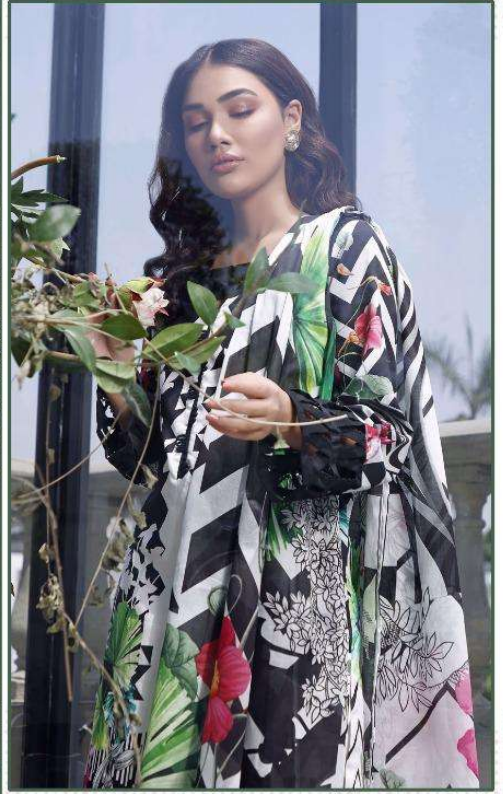

Firdous 15001
DIGITAL COLLECTION