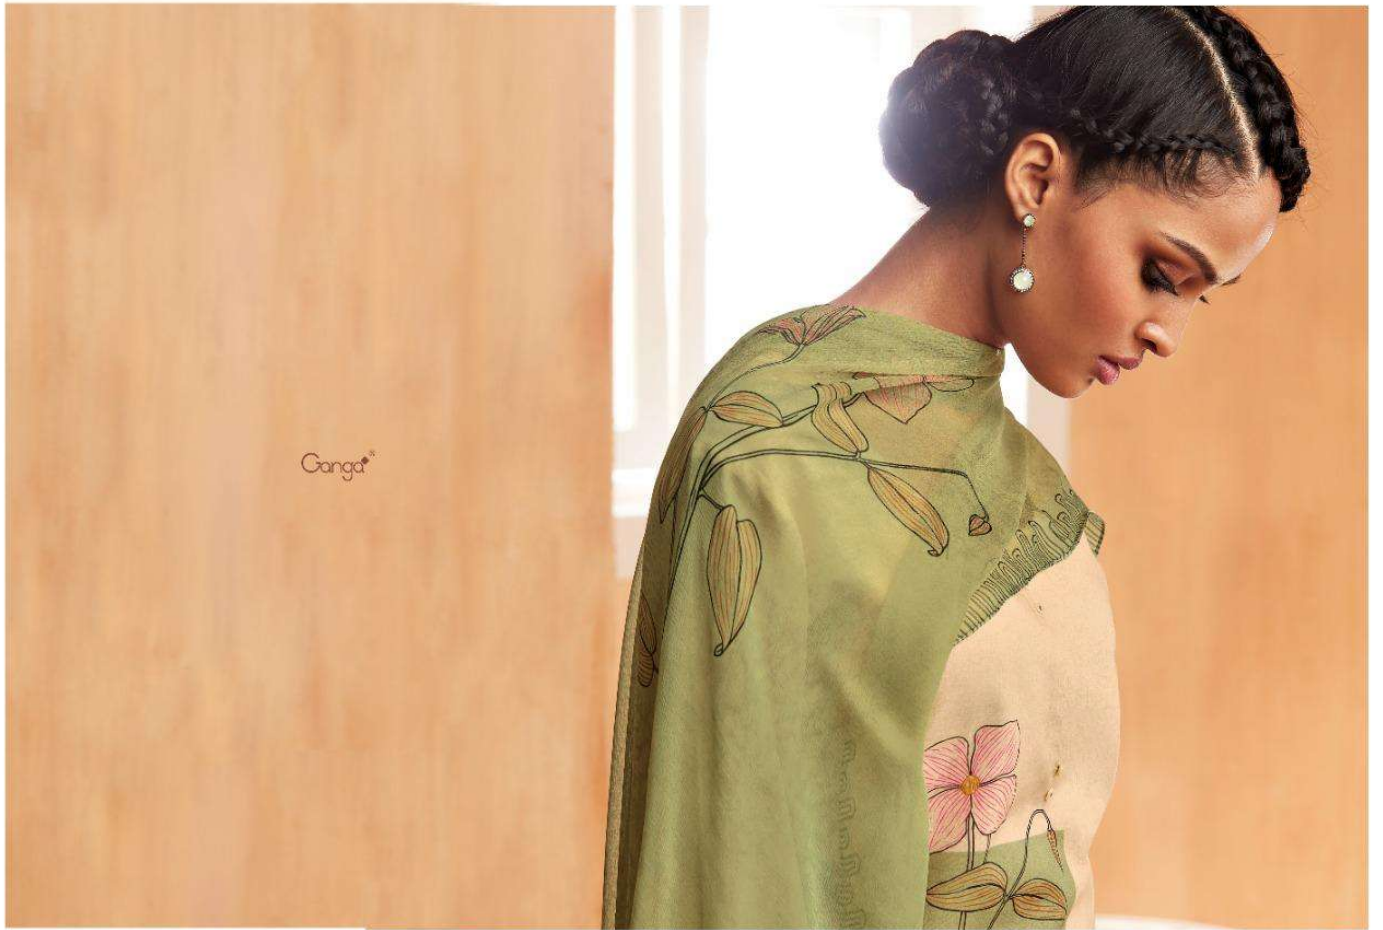

Ganga®

Ganga® / C0677

Ganga® / C0679

C0077

C0078

C0079

C0080

C0081

C0082

Ganga®

Ganga® / C0682

Ganga®

Ganga® / C0689

PRODUCT NAME	ETHEREAL
D.NO.	C0677 TO C0682
DESCRIPTION	<p>TOP PREMIUM VOILE PRINT WITH HAND WORK</p> <p>BOTTOM COTTON SOLID</p> <p>DUPATTA CHIFFON PRINTED</p>
HSN CODE	520851
WHOLESALE PRICE	1340/- EACH+GST(EXTRA)