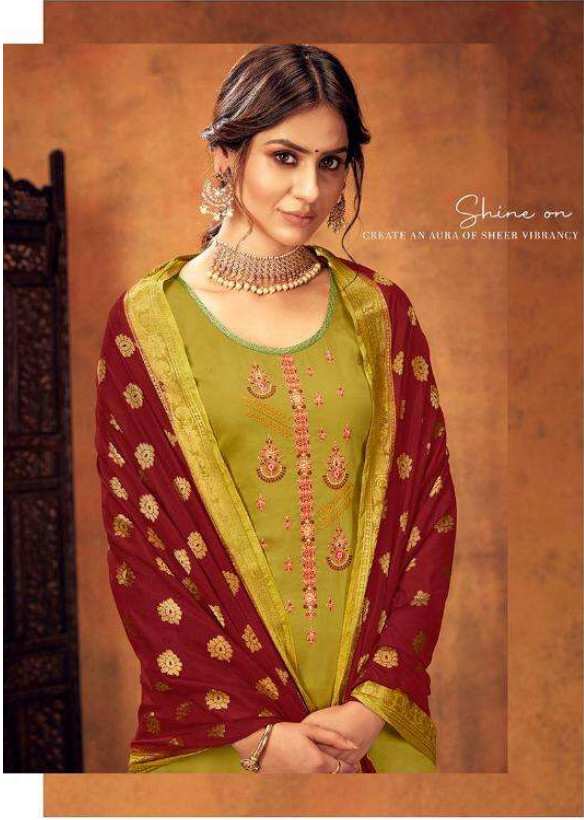

BOOK NOW

TOP :- JAM SILK WITH WORK

BOTTOM :- SOLID COTTON

DUPATTA :- BANARASI SILK

No. of Designs :- 08

Dispatch within 5 to 6 days...

Booking Started From Now...

Book Your Oder ASAP...

IMMERSE YOURSELF IN UNEXPECTED, BRIGHT COLORS & TEXTURES

Ashopalav
VOL-19

Natural magic
FEMININE FLORAL GET A MASCULINE TOUCH
WITH EDGY EXTRAS.

5928

5927

Misty queen
AS BRIGHT AS THE VENUS FOR THE GODDESS IN YOU