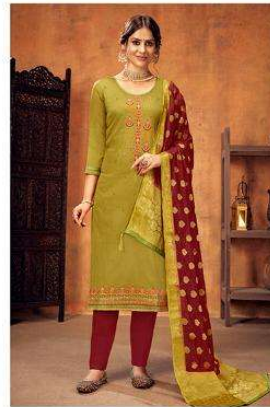

BOOK NOW

TOP :- JAM SILK WITH WORK

BOTTOM :- SOLID COTTON

DUPATTA :- BANARASI SILK

No. of Designs :- 08

Dispatch within 5 to 6 days...

Booking Started From Now...

Book Your Oder ASAP...

5921

5922

5925

5926

5923

5924

5927

5928