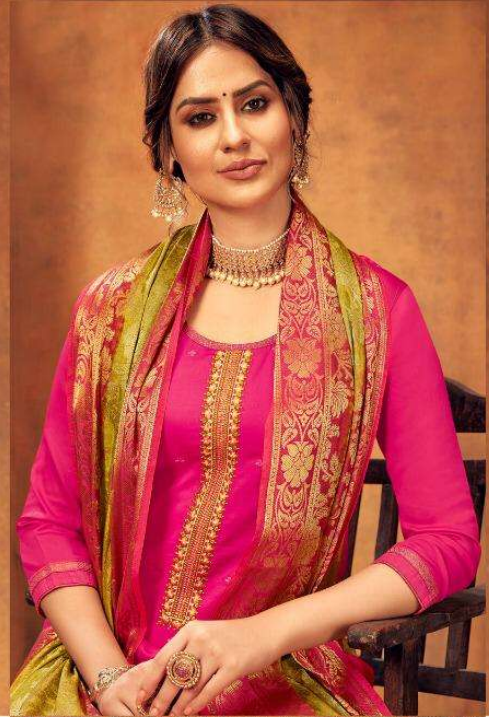

BOOK NOW

TOP :- JAM SILK WITH WORK

BOTTOM :- SOLID COTTON

DUPATTA :- BANARASI SILK

No. of Designs :- 08

Dispatch within 5 to 6 days...

Booking Started From Now...

Book Your Oder ASAP...