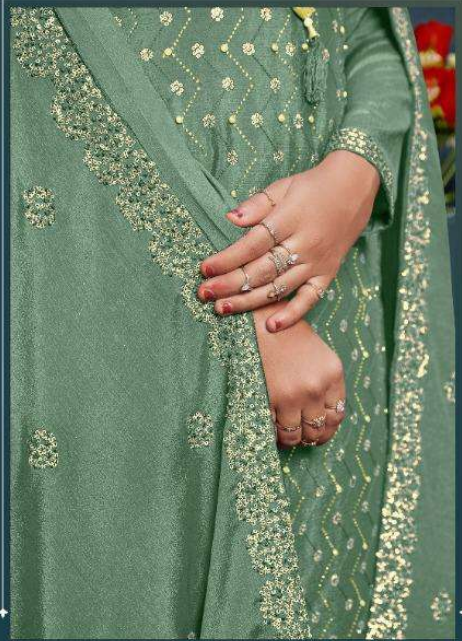

ALICE

ALICE

D.NO:	PRODUCT DETAILS
D4601A	TOP CHINNON SEQUINS & HAND WORK WITH SANTOON INNER, BOTTOM CHINNON WITH SANTOON INNER, DUPATTA CHINNON HEAVY WORK. ★ BUTTON ACCESSORIES INCLUDING.
D4602A	TOP CHINNON SEQUINS & HAND WORK WITH SANTOON INNER, BOTTOM CHINNON WITH SANTOON INNER, DUPATTA CHINNON HEAVY WORK. ★ BUTTON ACCESSORIES INCLUDING.
D4603A	TOP CHINNON SEQUINS & HAND WORK WITH SANTOON INNER, BOTTOM CHINNON WITH SANTOON INNER, DUPATTA CHINNON HEAVY WORK. ★ BUTTON ACCESSORIES INCLUDING.
D4604A	TOP CHINNON SEQUINS & HAND WORK WITH SANTOON INNER, BOTTOM CHINNON WITH SANTOON INNER, DUPATTA CHINNON HEAVY WORK. ★ BUTTON ACCESSORIES INCLUDING.
D4605A	TOP CHINNON SEQUINS & HAND WORK WITH SANTOON INNER, BOTTOM CHINNON WITH SANTOON INNER, DUPATTA CHINNON HEAVY WORK. ★ BUTTON ACCESSORIES INCLUDING.
D4606A	TOP CHINNON SEQUINS & HAND WORK WITH SANTOON INNER, BOTTOM CHINNON WITH SANTOON INNER, DUPATTA CHINNON HEAVY WORK. ★ BUTTON ACCESSORIES INCLUDING.

aveen®
VIDUA

4601-B

VIDUL

ayaz
VIPUL

4603-B

CELEBRATE
FLAMBOYANCE

This delicate and heavy look will surely
make you feel like a Princess.
It is perfect for Glamorous and Glamorous women.

ayaan
VIDUA

4605-B

by an
VIDUL

4606-B

ALICE

ayaan™
BY
VIDUL
FASHION FOREVER

4601- B

4602- B

4603- B