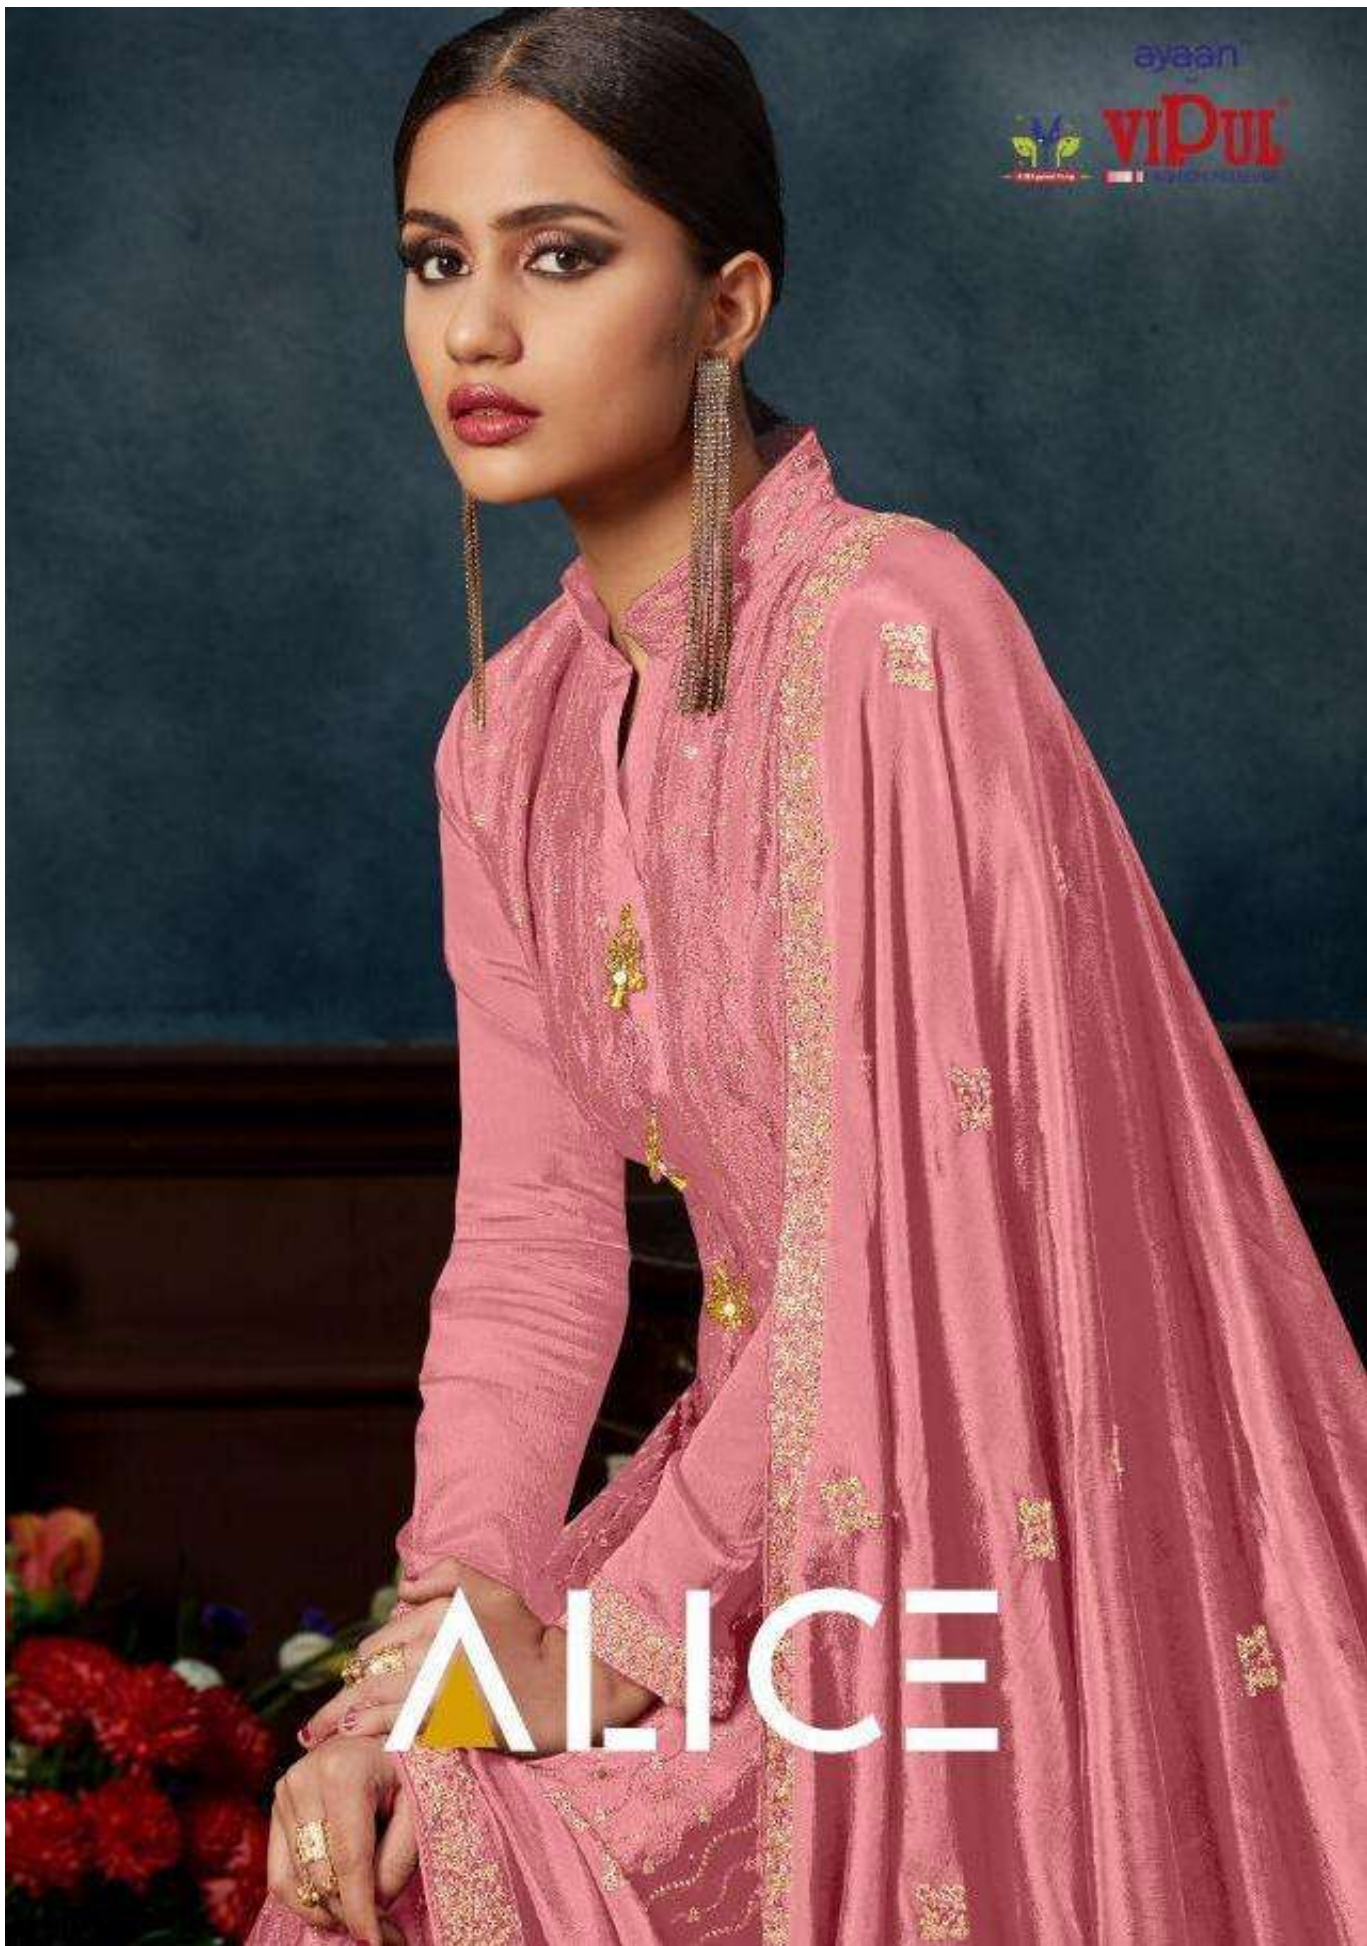

ALICE

ALICE

D.NO:	PRODUCT DETAILS
D4601A	TOP CHINNON SEQUINS & HAND WORK WITH SANTOON INNER, BOTTOM CHINNON WITH SANTOON INNER, DUPATTA CHINNON HEAVY WORK. ★ BUTTON ACCESSORIES INCLUDING.
D4602A	TOP CHINNON SEQUINS & HAND WORK WITH SANTOON INNER, BOTTOM CHINNON WITH SANTOON INNER, DUPATTA CHINNON HEAVY WORK. ★ BUTTON ACCESSORIES INCLUDING.
D4603A	TOP CHINNON SEQUINS & HAND WORK WITH SANTOON INNER, BOTTOM CHINNON WITH SANTOON INNER, DUPATTA CHINNON HEAVY WORK. ★ BUTTON ACCESSORIES INCLUDING.
D4604A	TOP CHINNON SEQUINS & HAND WORK WITH SANTOON INNER, BOTTOM CHINNON WITH SANTOON INNER, DUPATTA CHINNON HEAVY WORK. ★ BUTTON ACCESSORIES INCLUDING.
D4605A	TOP CHINNON SEQUINS & HAND WORK WITH SANTOON INNER, BOTTOM CHINNON WITH SANTOON INNER, DUPATTA CHINNON HEAVY WORK. ★ BUTTON ACCESSORIES INCLUDING.
D4606A	TOP CHINNON SEQUINS & HAND WORK WITH SANTOON INNER, BOTTOM CHINNON WITH SANTOON INNER, DUPATTA CHINNON HEAVY WORK. ★ BUTTON ACCESSORIES INCLUDING.

4605-B

VIDUL

4606-B

ALICE

ayaan™
BY
VIDUL
FASHION FOREVER

4601- B

4602- B

4603- B