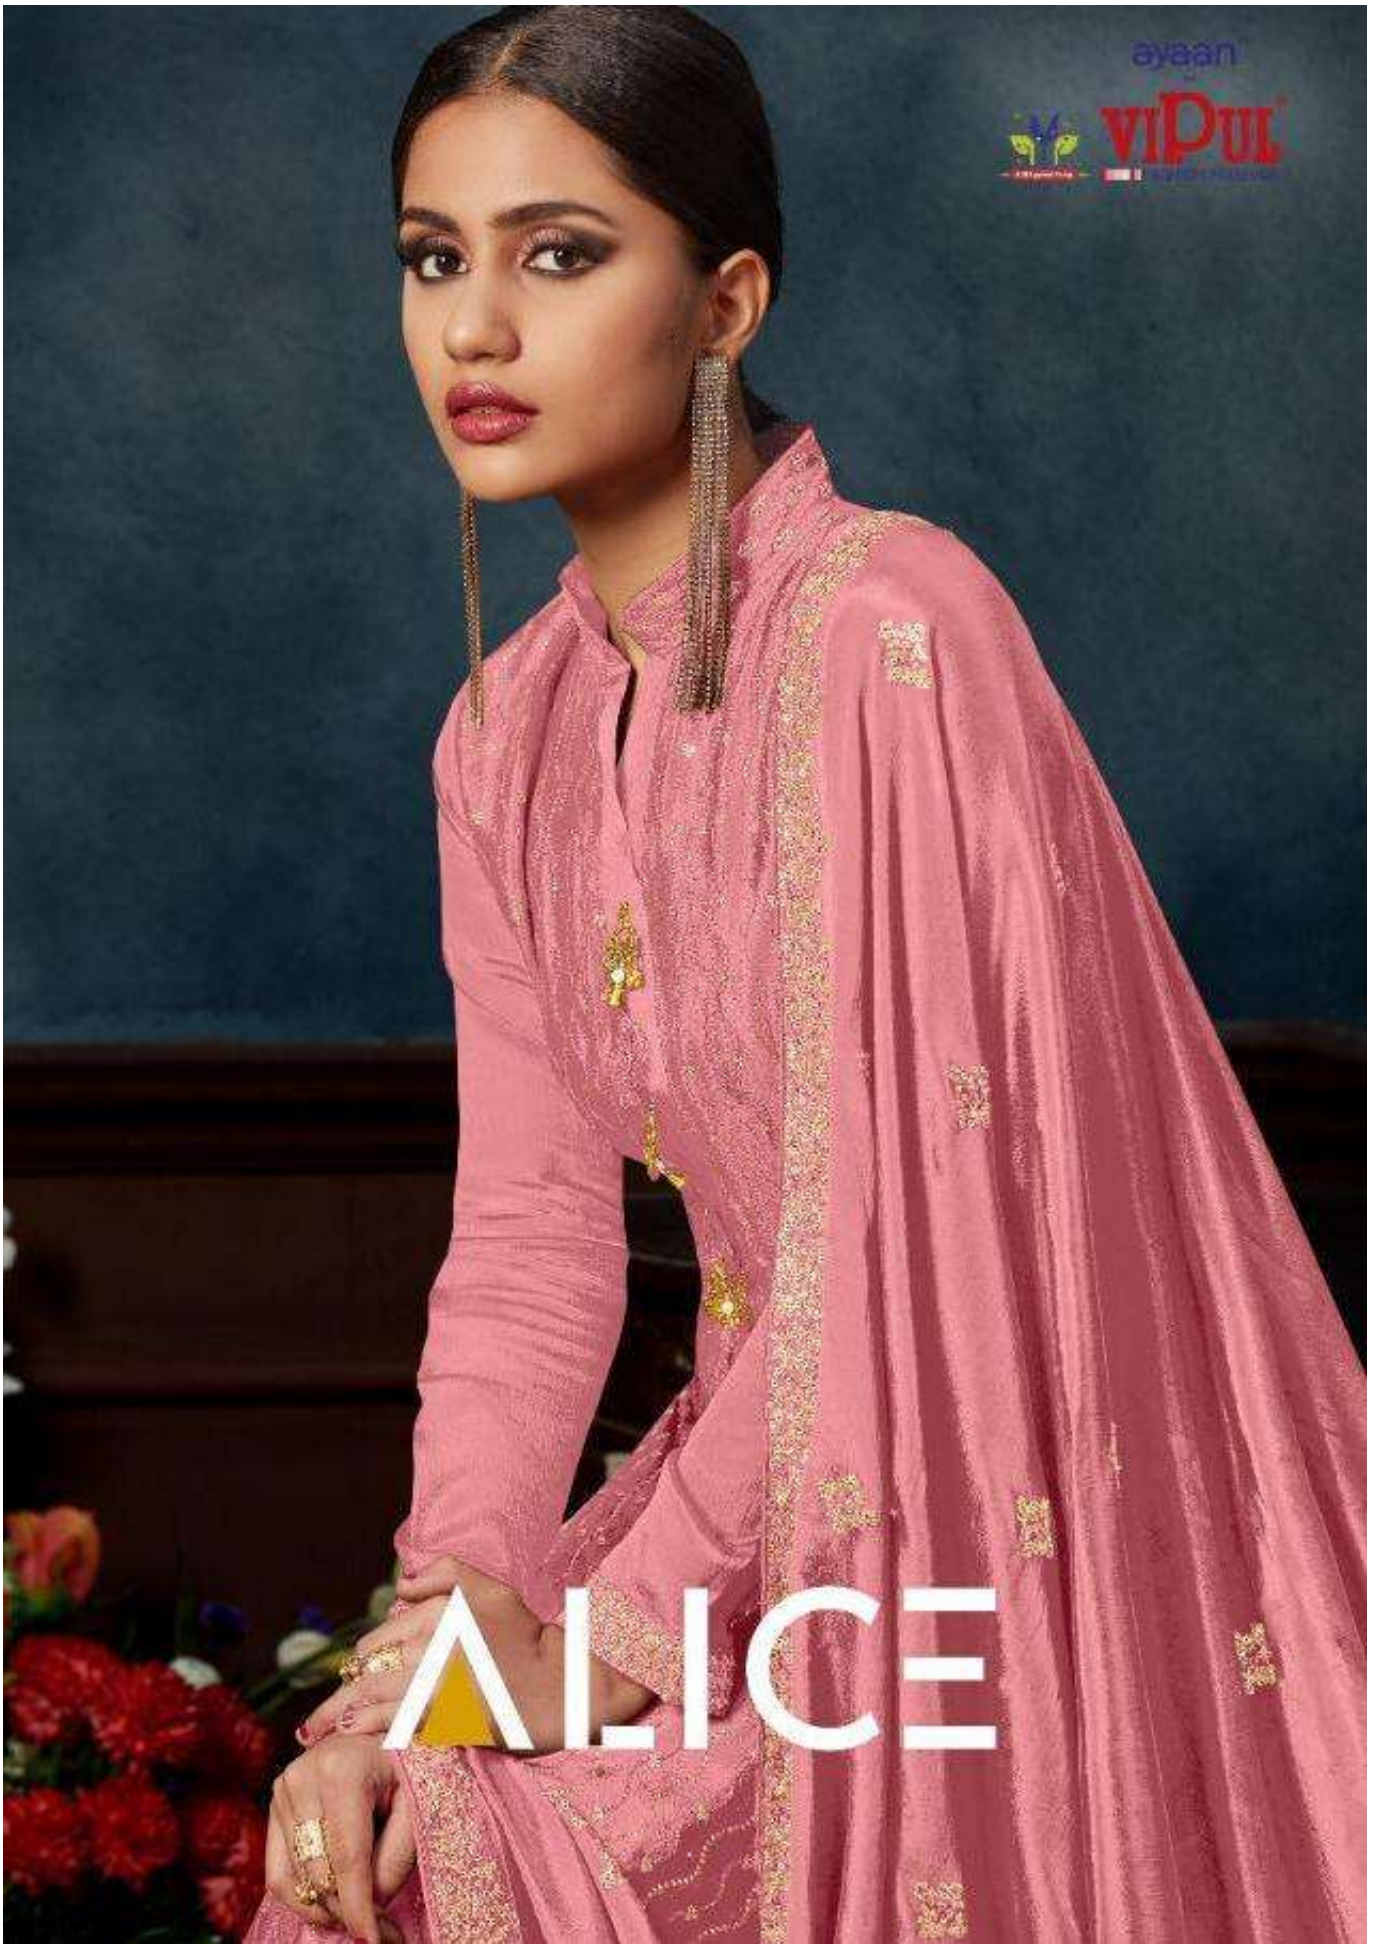

ALICE

ALICE

D.NO:	PRODUCT DETAILS
D4601A	TOP CHINNON SEQUINS & HAND WORK WITH SANTOON INNER, BOTTOM CHINNON WITH SANTOON INNER, DUPATTA CHINNON HEAVY WORK. ★ BUTTON ACCESSORIES INCLUDING.
D4602A	TOP CHINNON SEQUINS & HAND WORK WITH SANTOON INNER, BOTTOM CHINNON WITH SANTOON INNER, DUPATTA CHINNON HEAVY WORK. ★ BUTTON ACCESSORIES INCLUDING.
D4603A	TOP CHINNON SEQUINS & HAND WORK WITH SANTOON INNER, BOTTOM CHINNON WITH SANTOON INNER, DUPATTA CHINNON HEAVY WORK. ★ BUTTON ACCESSORIES INCLUDING.
D4604A	TOP CHINNON SEQUINS & HAND WORK WITH SANTOON INNER, BOTTOM CHINNON WITH SANTOON INNER, DUPATTA CHINNON HEAVY WORK. ★ BUTTON ACCESSORIES INCLUDING.
D4605A	TOP CHINNON SEQUINS & HAND WORK WITH SANTOON INNER, BOTTOM CHINNON WITH SANTOON INNER, DUPATTA CHINNON HEAVY WORK. ★ BUTTON ACCESSORIES INCLUDING.
D4606A	TOP CHINNON SEQUINS & HAND WORK WITH SANTOON INNER, BOTTOM CHINNON WITH SANTOON INNER, DUPATTA CHINNON HEAVY WORK. ★ BUTTON ACCESSORIES INCLUDING.

4605-B

by an
VIDUL

4606-B

ALICE

ayaan™
BY
VIDUL
FASHION FOREVER

4601- B

4602- B

4603- B