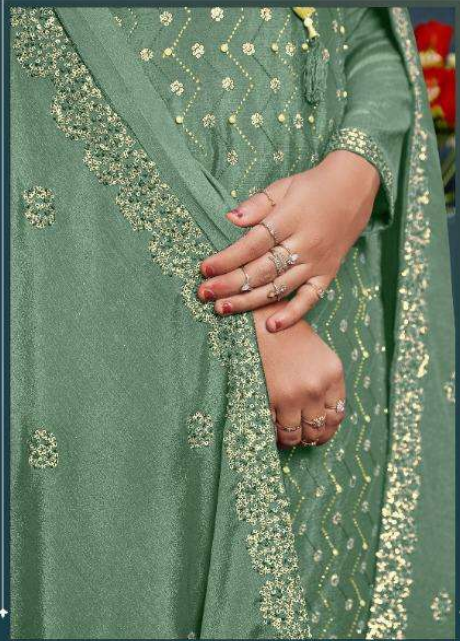

ALICE

ALICE

D.NO:	PRODUCT DETAILS
D4601A	TOP CHINNON SEQUINS & HAND WORK WITH SANTOON INNER, BOTTOM CHINNON WITH SANTOON INNER, DUPATTA CHINNON HEAVY WORK. ★ BUTTON ACCESSORIES INCLUDING.
D4602A	TOP CHINNON SEQUINS & HAND WORK WITH SANTOON INNER, BOTTOM CHINNON WITH SANTOON INNER, DUPATTA CHINNON HEAVY WORK. ★ BUTTON ACCESSORIES INCLUDING.
D4603A	TOP CHINNON SEQUINS & HAND WORK WITH SANTOON INNER, BOTTOM CHINNON WITH SANTOON INNER, DUPATTA CHINNON HEAVY WORK. ★ BUTTON ACCESSORIES INCLUDING.
D4604A	TOP CHINNON SEQUINS & HAND WORK WITH SANTOON INNER, BOTTOM CHINNON WITH SANTOON INNER, DUPATTA CHINNON HEAVY WORK. ★ BUTTON ACCESSORIES INCLUDING.
D4605A	TOP CHINNON SEQUINS & HAND WORK WITH SANTOON INNER, BOTTOM CHINNON WITH SANTOON INNER, DUPATTA CHINNON HEAVY WORK. ★ BUTTON ACCESSORIES INCLUDING.
D4606A	TOP CHINNON SEQUINS & HAND WORK WITH SANTOON INNER, BOTTOM CHINNON WITH SANTOON INNER, DUPATTA CHINNON HEAVY WORK. ★ BUTTON ACCESSORIES INCLUDING.

aveen®
VIDUA

4601-B

VIDUL

ayaz
VIPUL

4603-B

CELEBRATE
FLAMBOYANCE

This delicate and heavy look will surely
make you feel like a Princess.
It is perfect for Glamorous and Outspoken women.

ayaan
VIDUA

4605-B

VIDUL

4606-B

ALICE

ayaan™
BY
VIDUL
FASHION FOREVER

4601- B

4602- B

4603- B