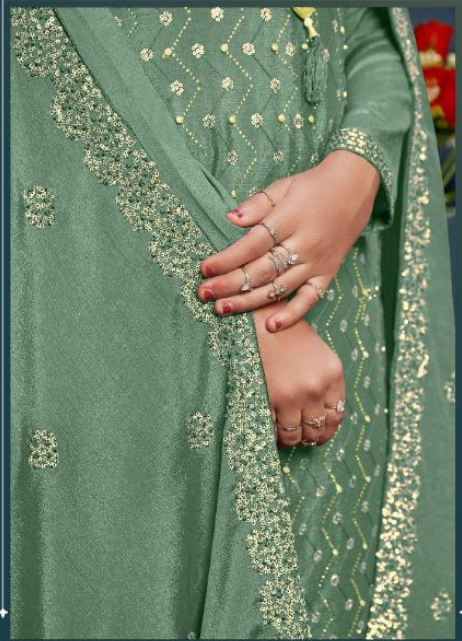

ayaan

VI PUL

ALICE

avaan
VIDUI

4601-B

present
VIDUL

ayaan
VIPUL

4603-B

CELEBRATE
FLAMBOYANCE

This delicate and dreamy look will surely
make you feel like a Princess.
It is perfect for Charming and Glamorous women.

ayaan
VIDUL

4605-B

VIDUL

4606-B

ALICE

ayaan™
BY
VIPOUL
FASHION FOREVER