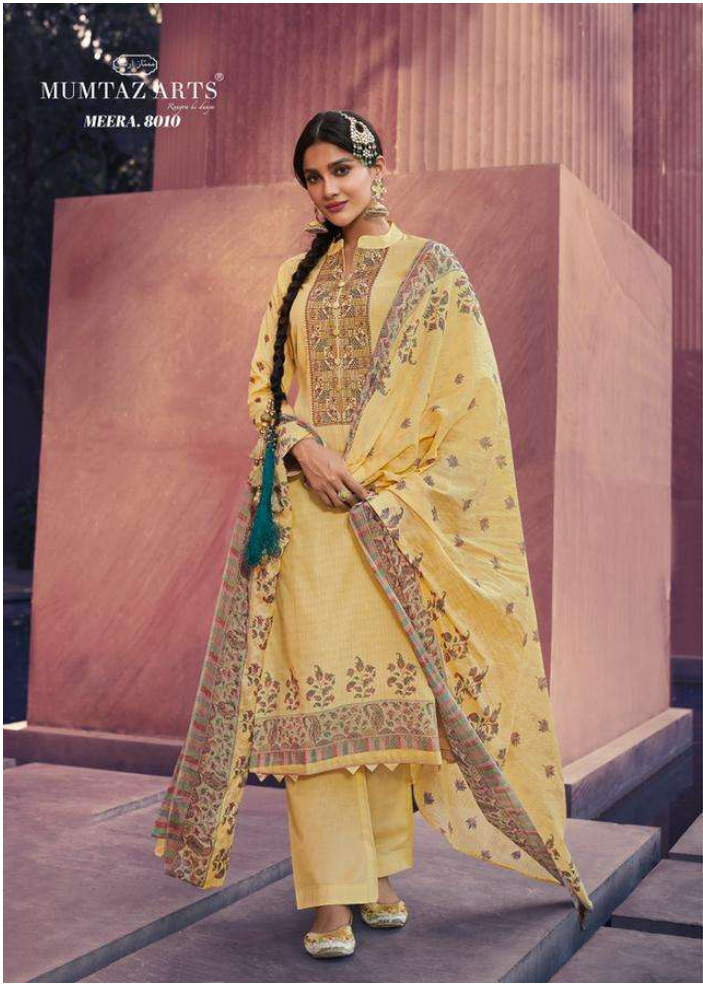

अर्थ

By this you can elevate your summer style with this beautifully crafted
two-piece ensemble rendered in signature
embroideries and silver-pinked hues.

ممتاز آرٹس
MUMTAZ ARTS
Regina de Sina

نرگیس

Patola magisterpiece with our expertise, crafted with pure silk, delicate, detailed with threads making it a stunning statement for summer.