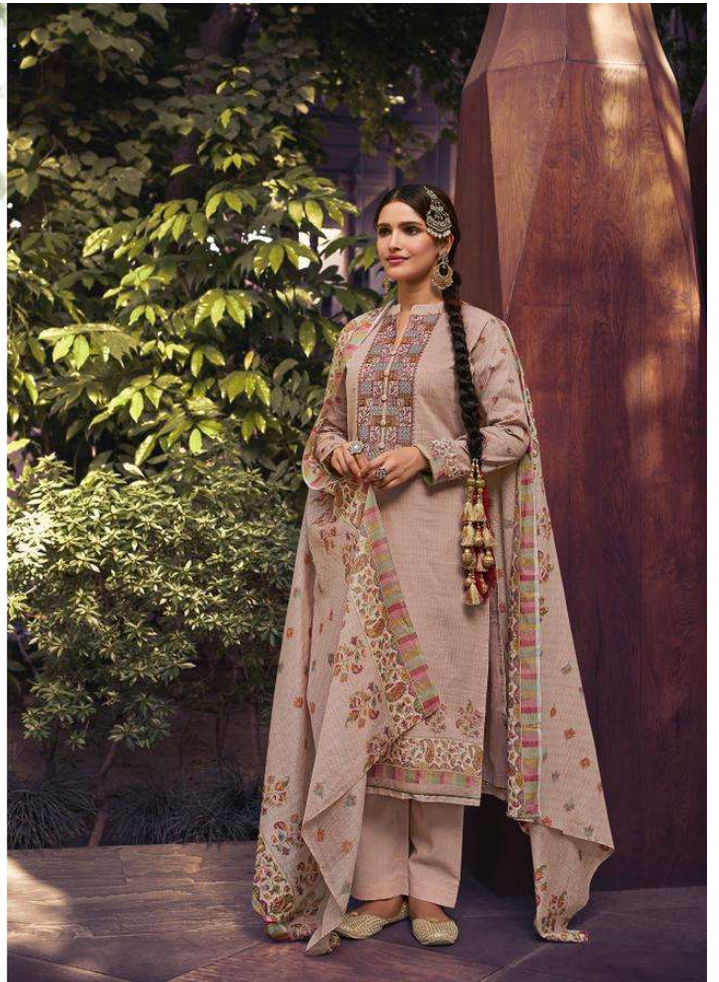

ممتاز آرٹس
MUMTAZ ARTS
Range of Design
MEERA. 8009

شالاز