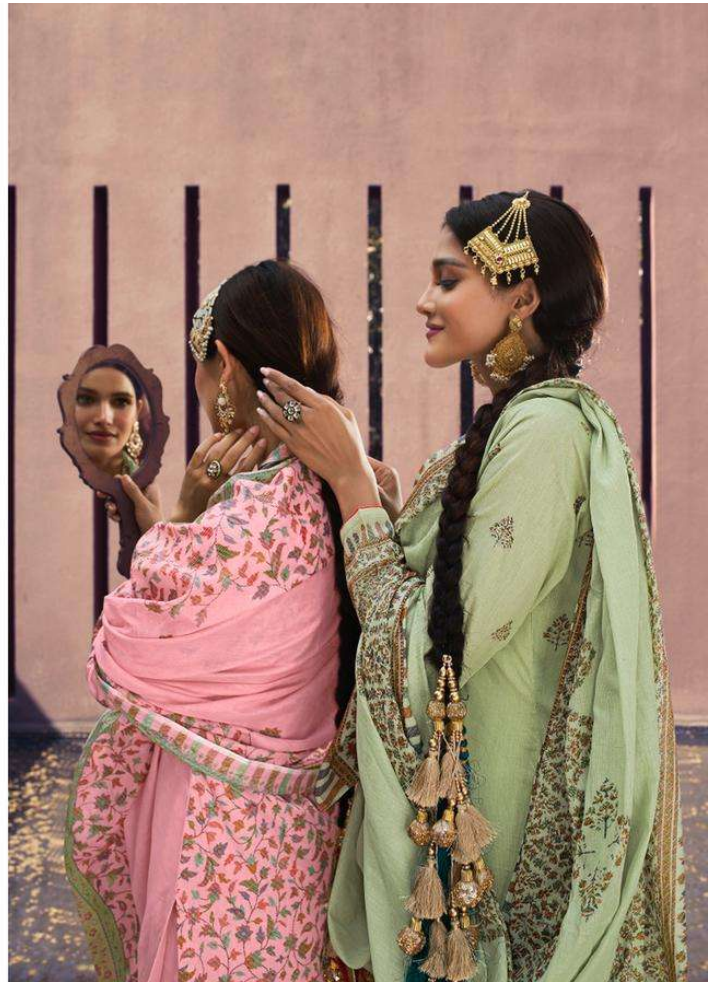

ممتاز آرٹس
MUMTAZ ARTS
Rajya de Lige

نشیم