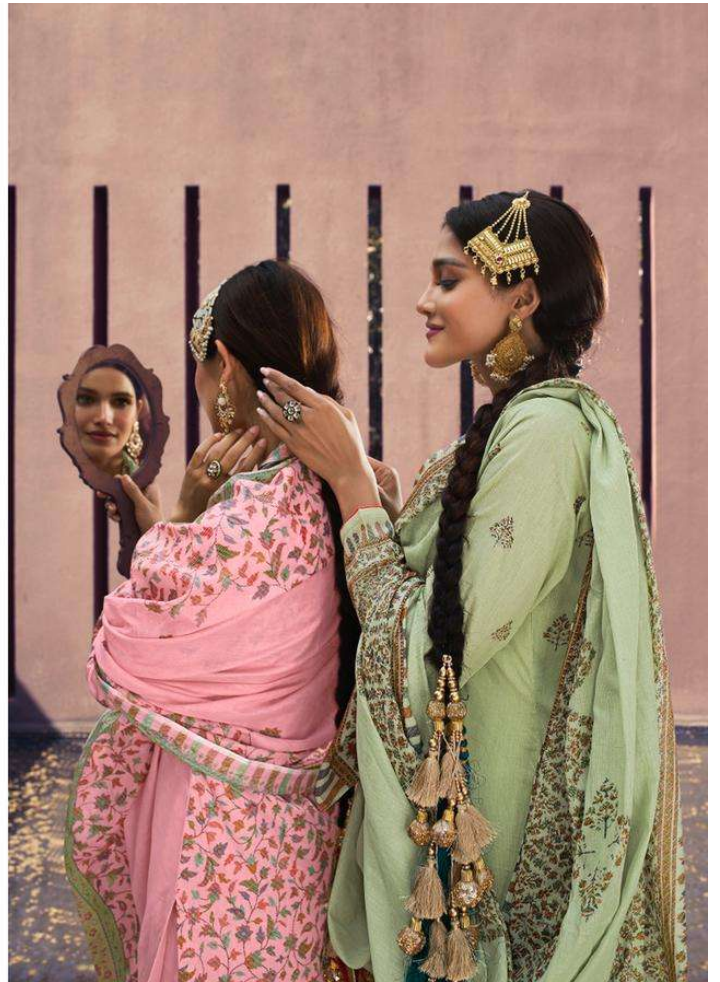

ممتاز الفنون
MUMTAZ ARTS
Rajya de L'Asie

نشیم