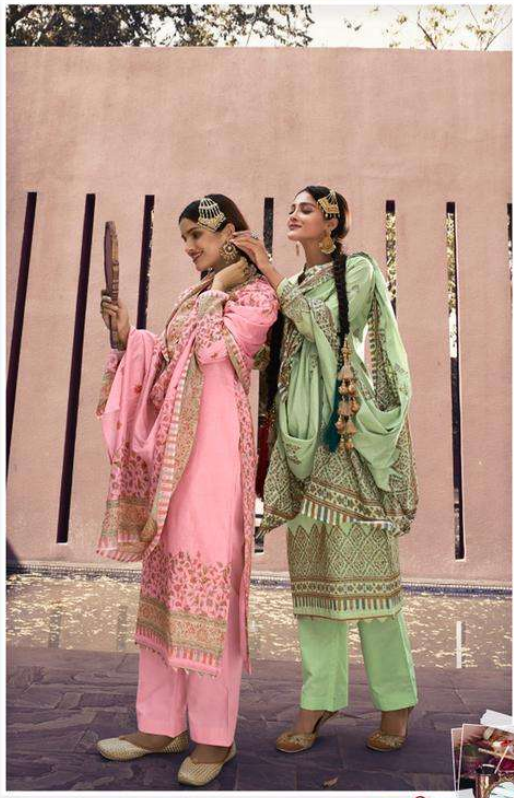

ممتاز الفنون
MUMTAZ ARTS
Rajya de L'Asie

نشیم