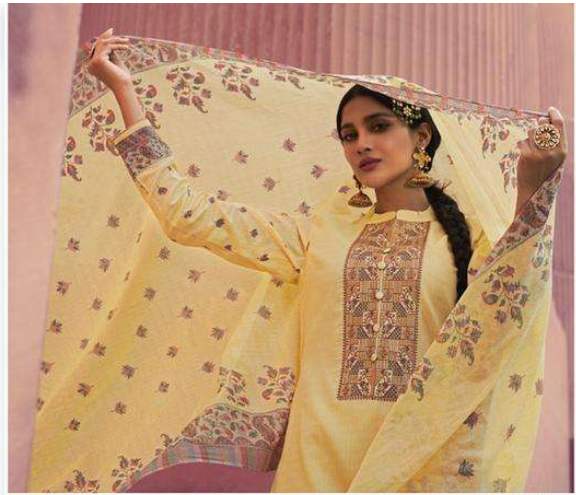

अर्थ

By this you can elevate your summer style with this beautifully crafted
two-piece ensemble rendered in signature
embroideries and silver-pinked hues.

ممتاز آرٹس
MUMTAZ ARTS
Regina de Sina

نرگیس

Patola magisterpiece with our expertise, crafted with pure silk, delicate, detailed with threads making it a stunning statement for summer.