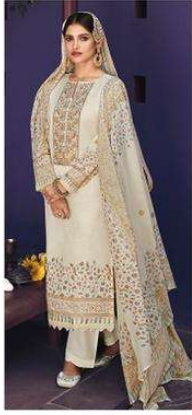

MEERA. 8002