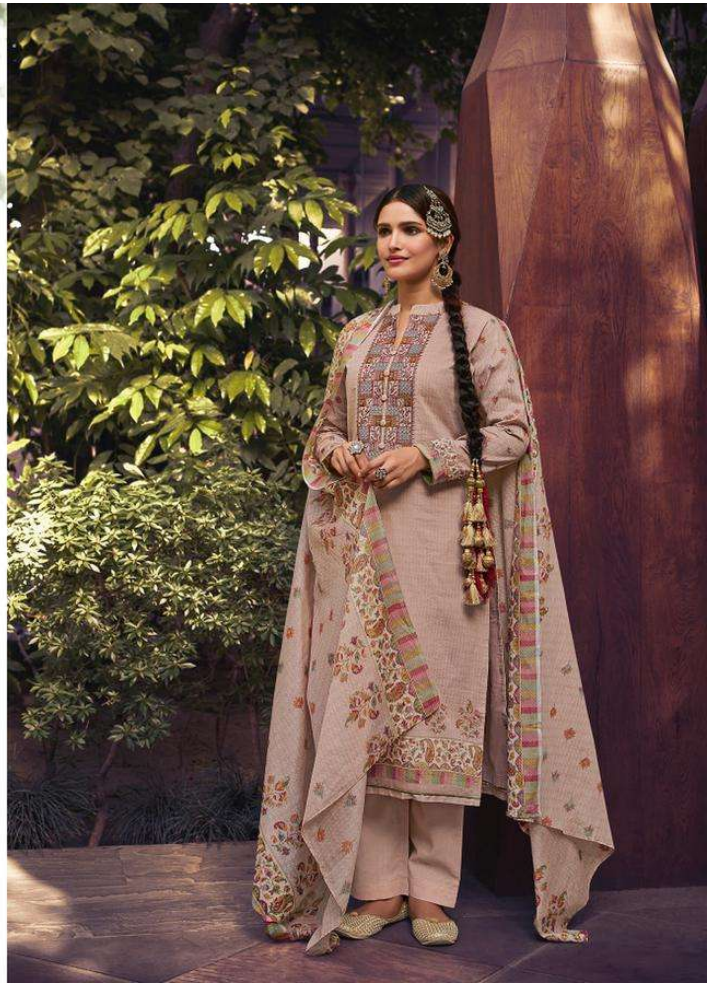

ممتاز آرٹس
MUMTAZ ARTS
Range de design
MEERA. 8009

شالال