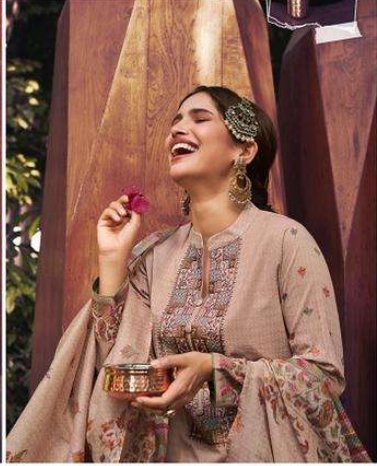

ممتاز آرٹس
MUMTAZ ARTS
Range de design
MEERA. 8009

شالال