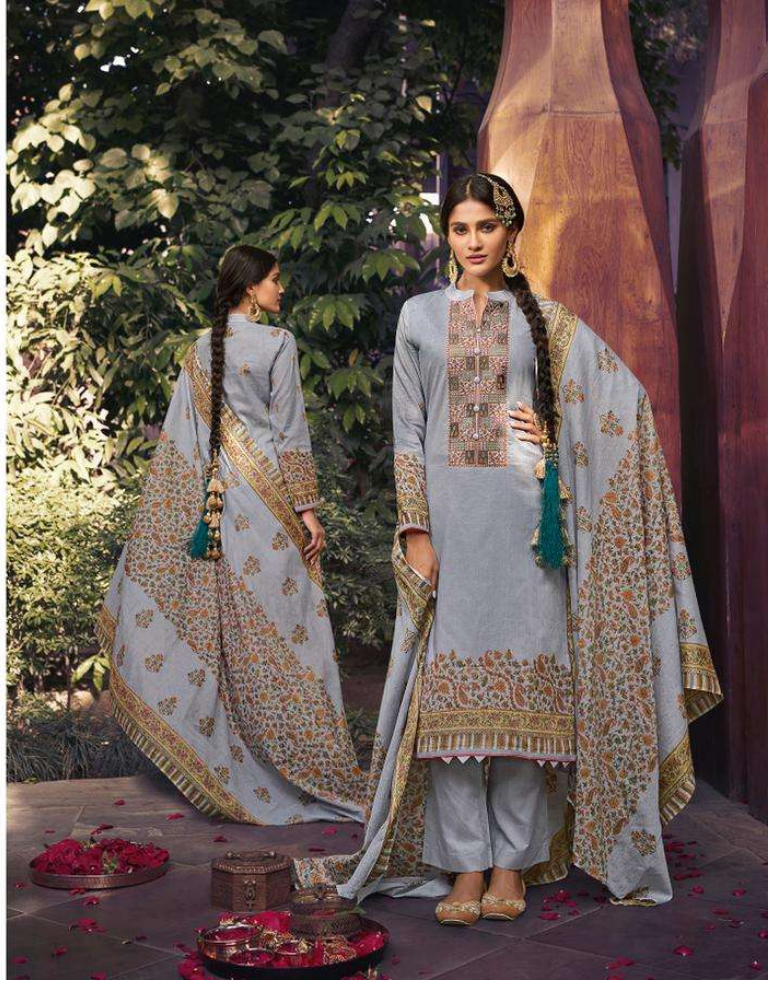

ممتاز آرٹس
MUMTAZ ARTS
Regina de Seta

نرگیس

PATOLA. 8008