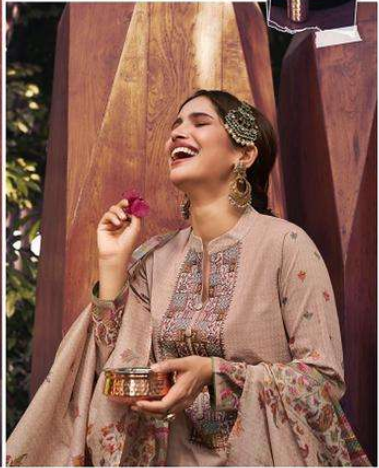

ممتاز آرٹس
MUMTAZ ARTS
Range of Design
MEERA. 8009

شالاز