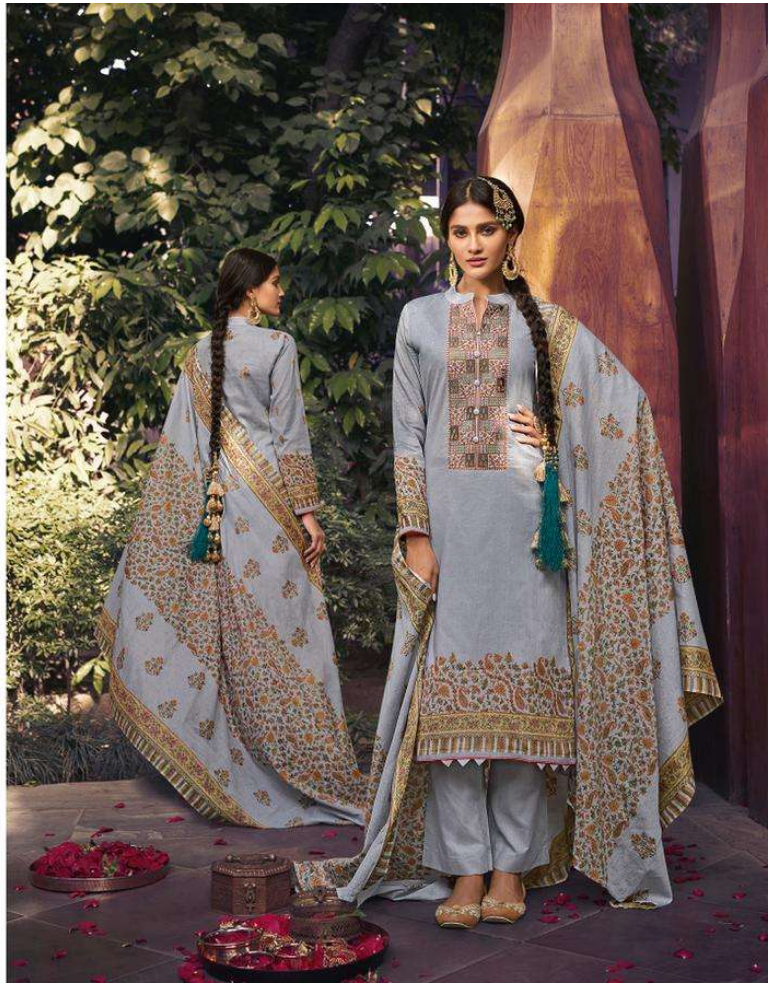

ممتاز آرٹس
MUMTAZ ARTS
Regina de Sina

نرگیس

PATOLA. 8008