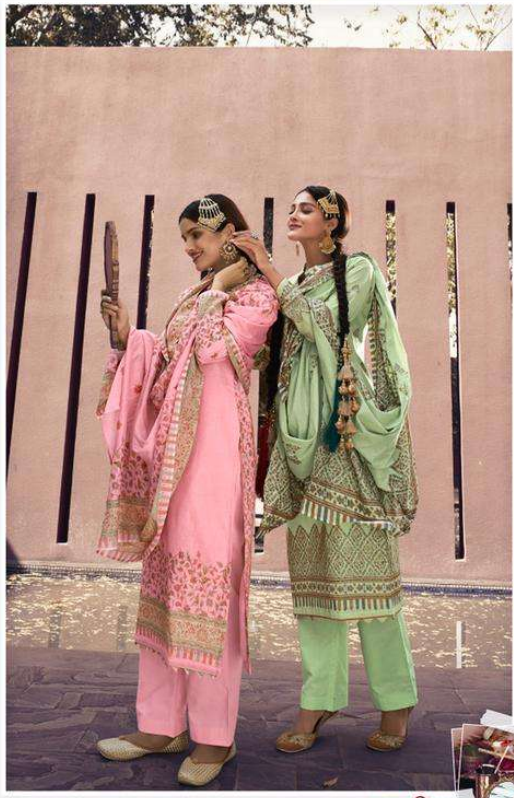

ممتاز آرٹس
MUMTAZ ARTS
Rajya de Lige

نشیم