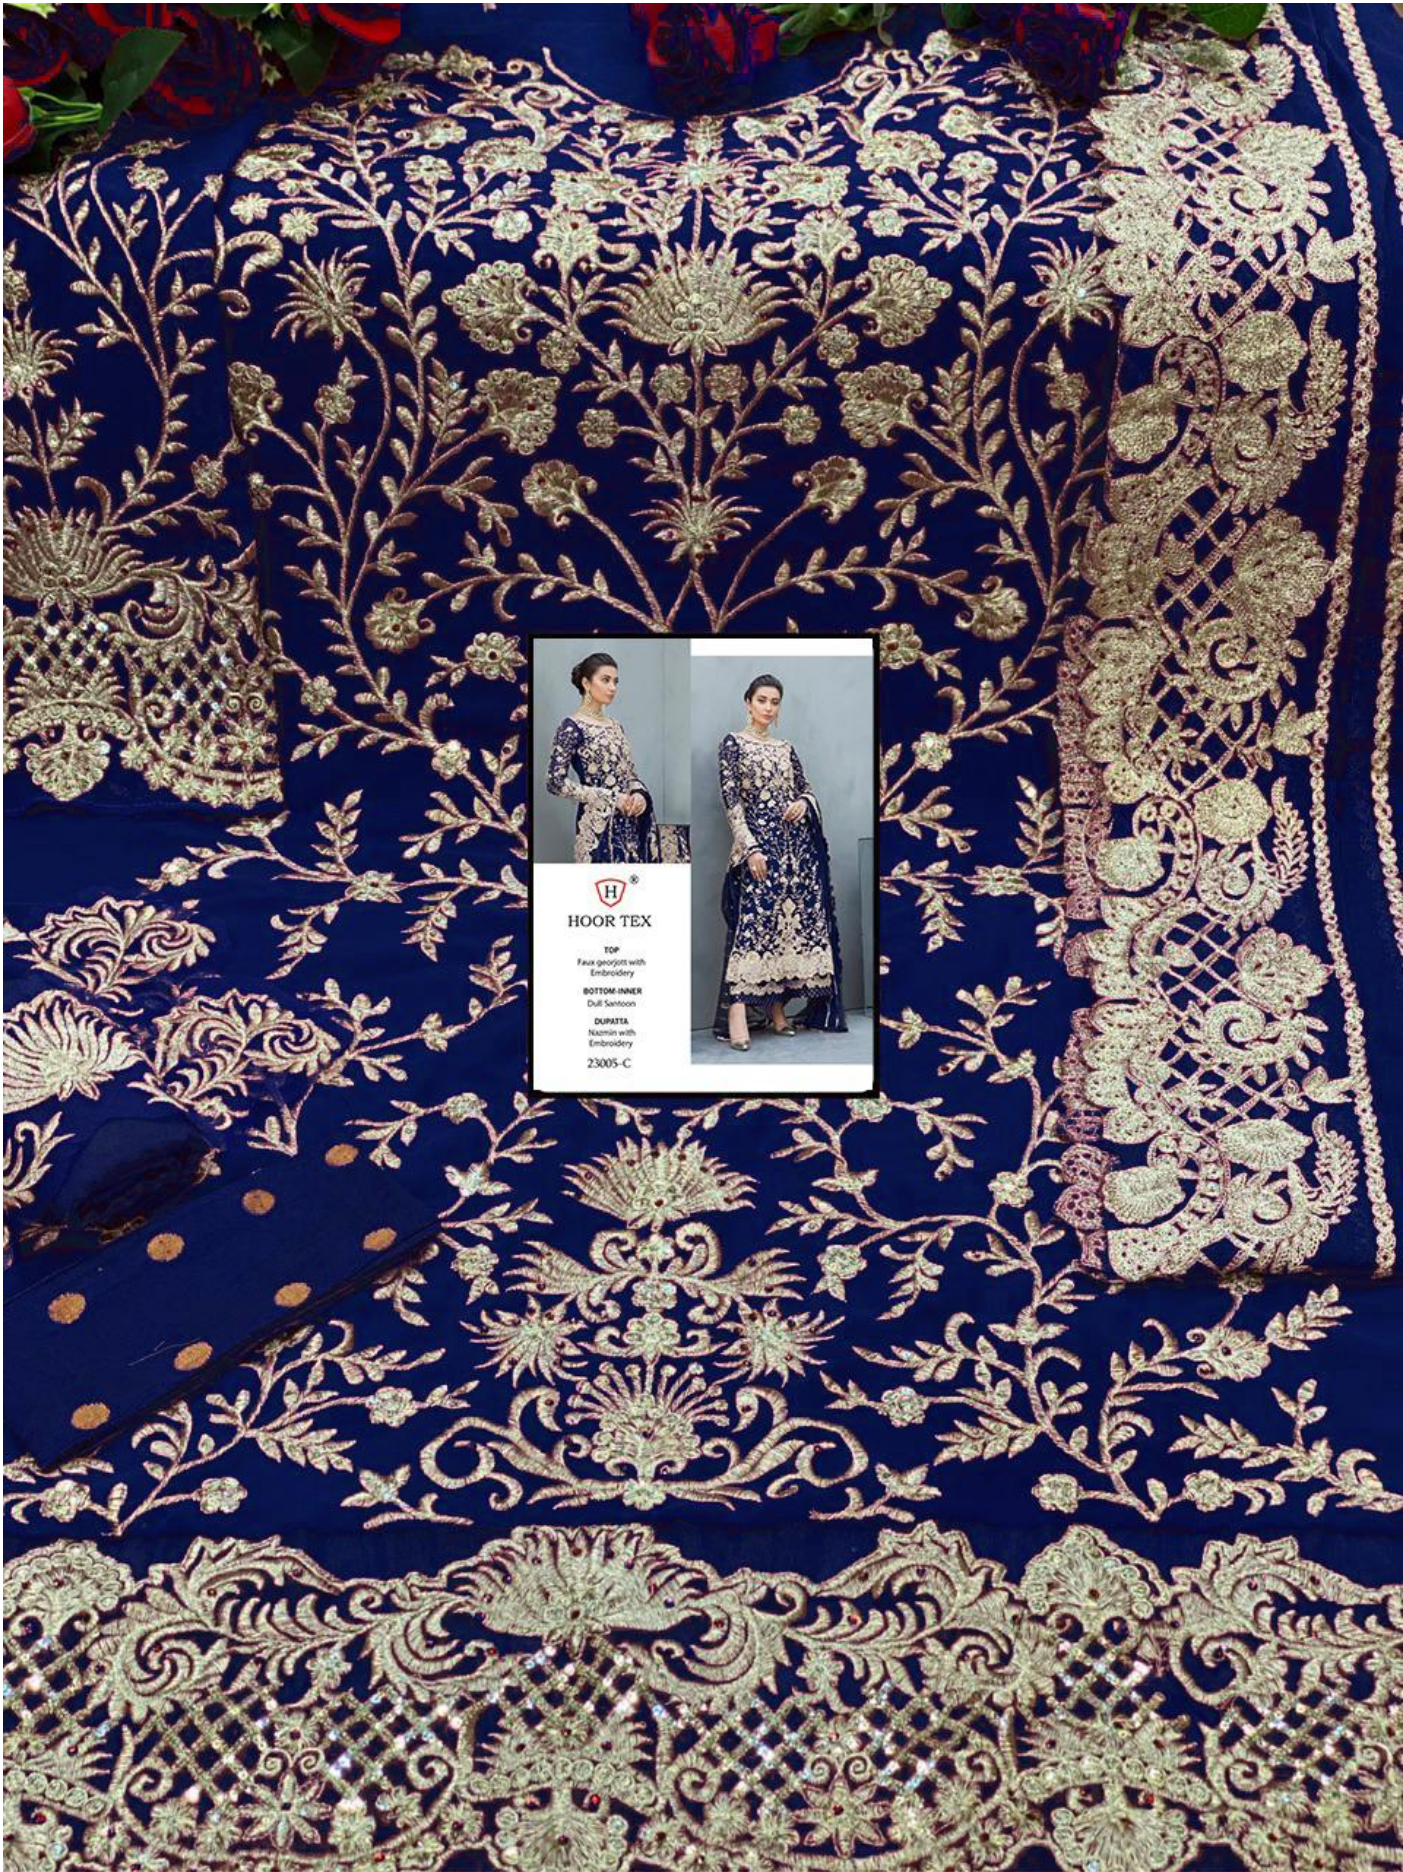

HOOR TEX

TOP
Faux georgette with
Embroidery

BOTTOM INNER
Dull Satton

DUPATEL
Naxmin with
Embroidery

23005-C