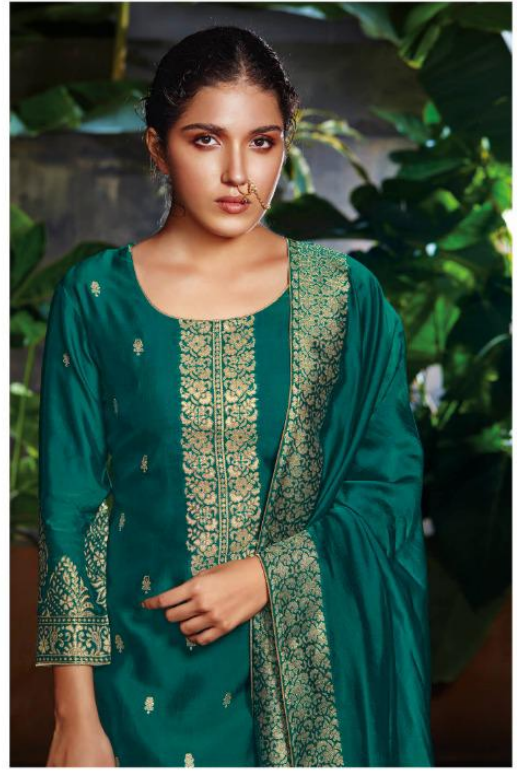

Ganga[®]

Ehsaas

Ganga[®]

Ehsaas

PRODUCT NAME	EHSAAS
D.NO.	C0518 TO C0523
DESCRIPTION	TOP PURE BEMBERG SILK JACQUARD WITH HAND WORK BOTTOM SILKY SATIN SOLID DUPATTA PURE BEMBERG SILK JACQUARD WITH BORDER & TASSELS
HSN CODE	5515
PRICE	2410/- EACH+GST(EXTRA)