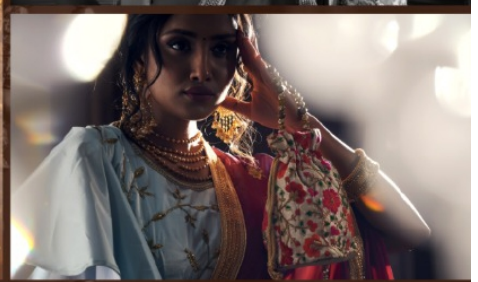

**Sanskar**<sup>®</sup>  
Sarees

*Exclusive Fancy Lehngas*

TROPICAL

**A** PPEALING  
Embroidery work, diamond and exclusive patterns  
for an elevated evening style.

4710

STRIKING  
Beautifully, elegantly, your infectious creative energy is this unique saree...

**Sanskar**<sup>®</sup>  
Sarees

*Exclusive Fancy Lehngas*

TROPICAL

*R*IVETING  
It's time to ace the minimalist yet  
outstanding look.