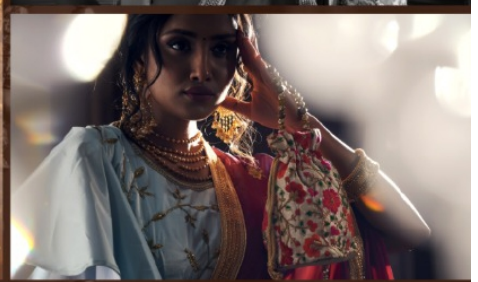

**Sanskar**<sup>®</sup>  
Sarees

*Exclusive Fancy Lehngas*

TROPICAL

**A** PPEALING  
Embroidery work, diamond and exclusive patterns  
for an elevated evening style.

4710

**STRIKING**  
Beautifully, elegantly, your infectious creative energy is this unique saree...

**Sanskar**<sup>®</sup>  
Sarees

*Exclusive Fancy Lehngas*

TROPICAL

*R*IVETING  
It's time to ace the minimal yet  
outstanding look.