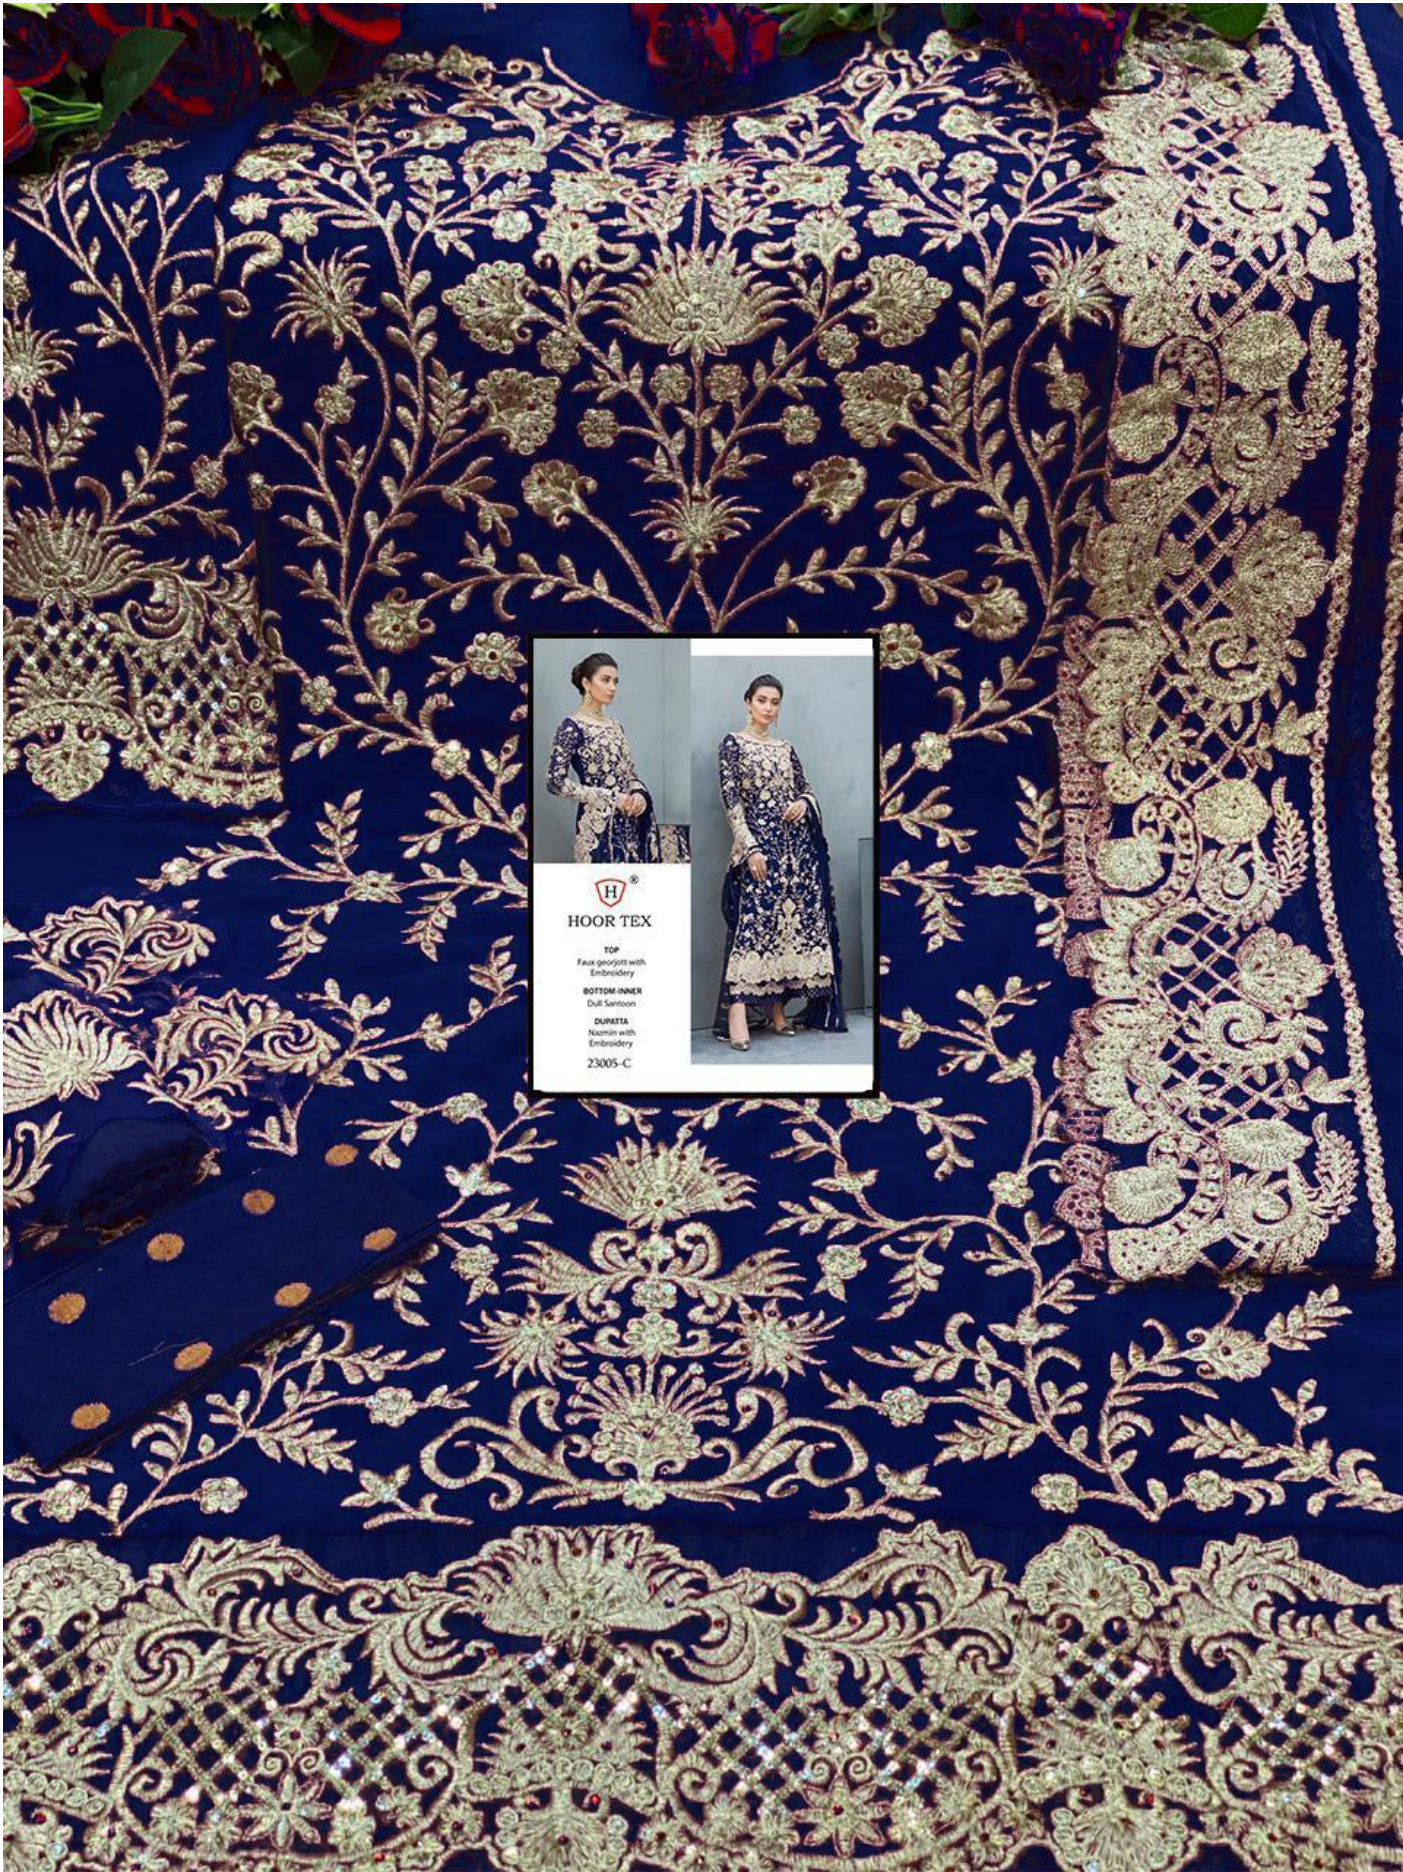

HOOR TEX

TOP
Faux georgette with
Embroidery

BOTTOM-INNER
Dull Satton

DUPATTA
Nasimin with
Embroidery

23005-C