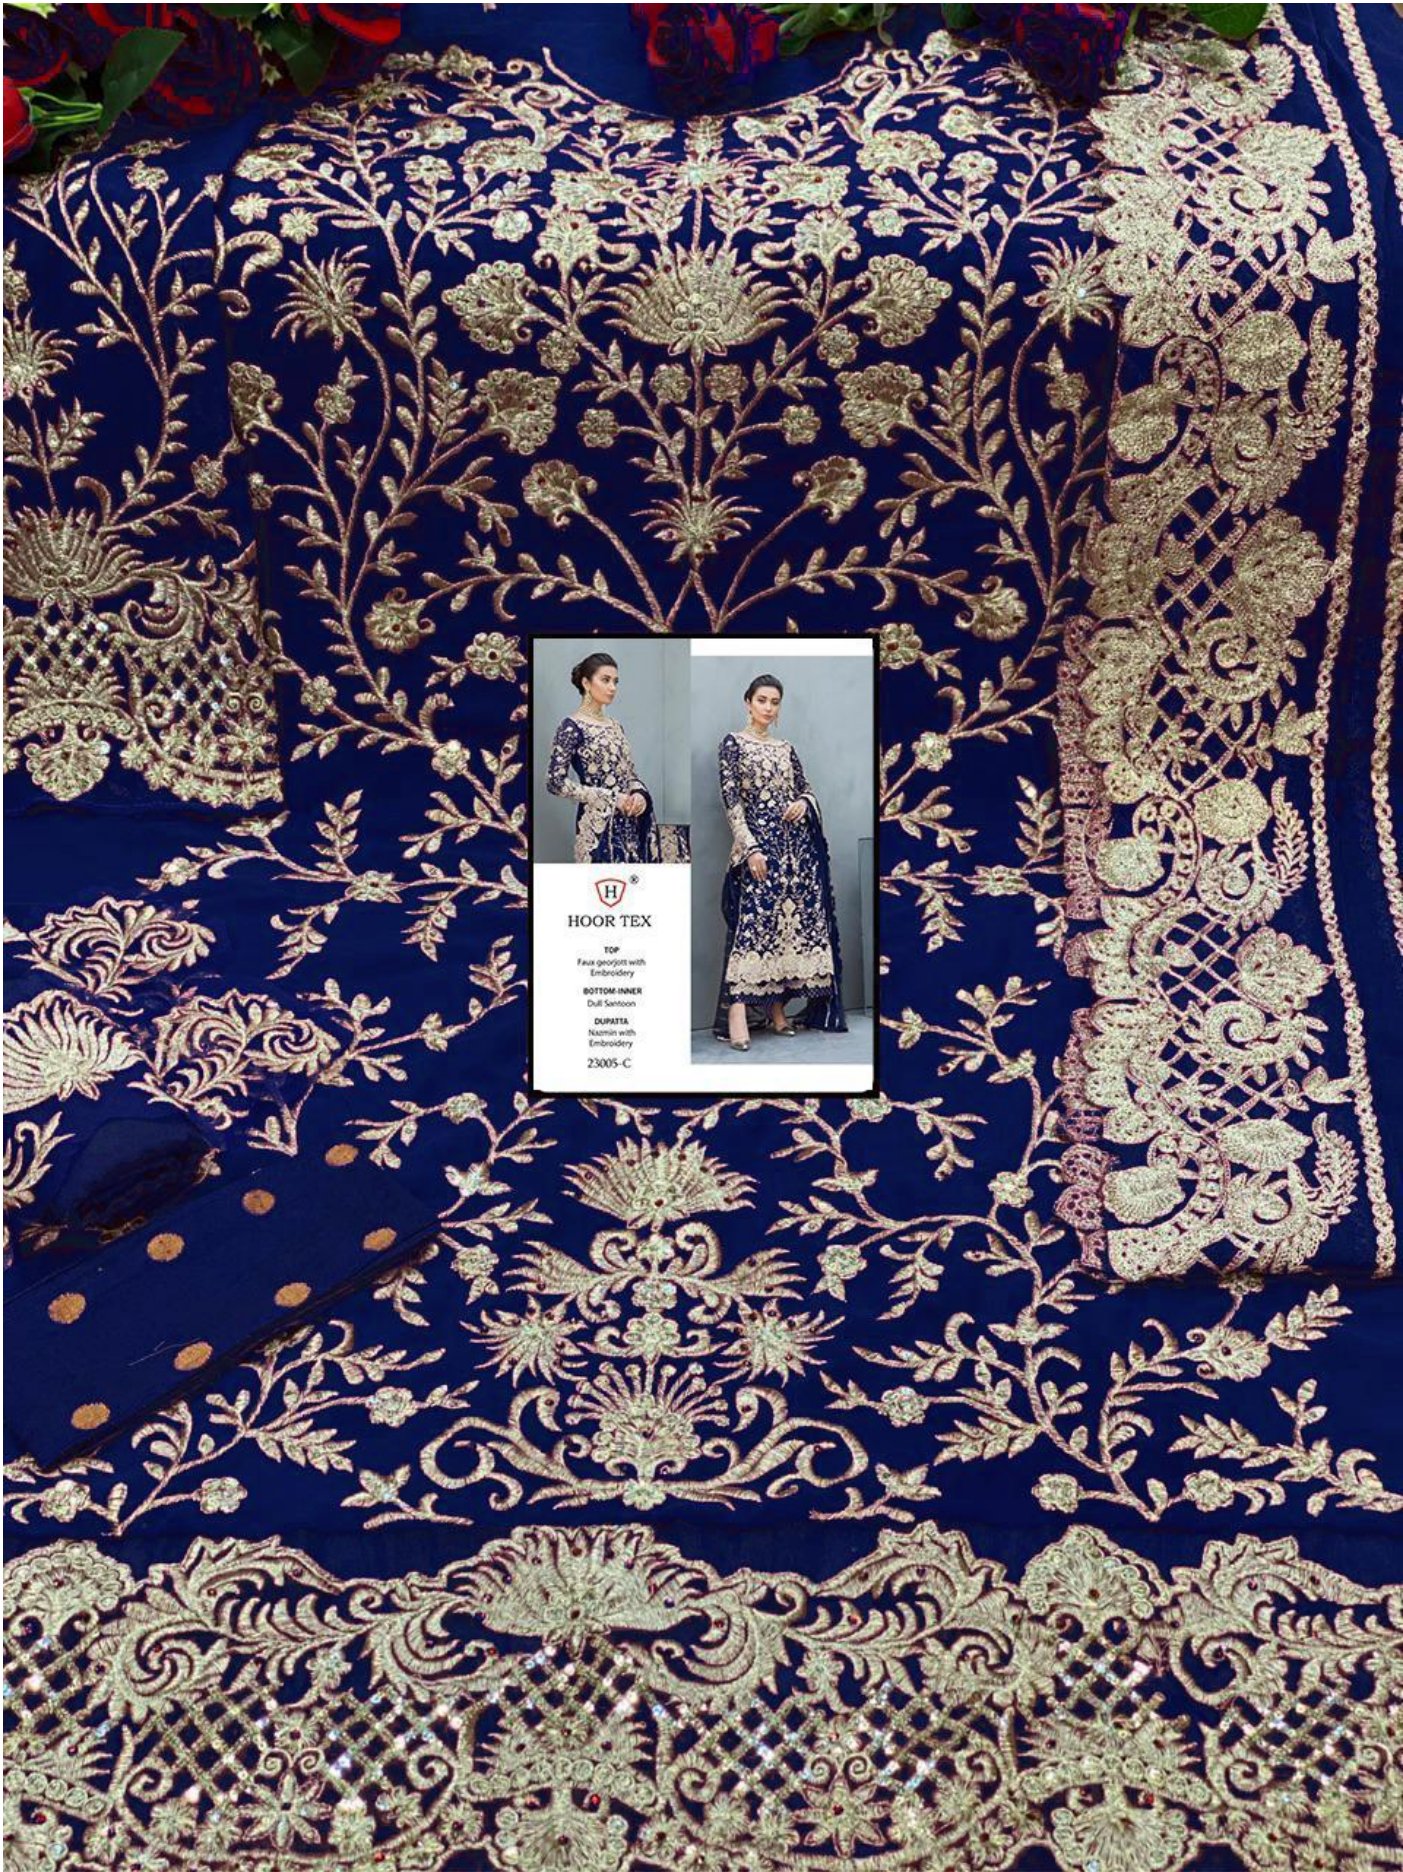

H
HOOR TEX

TOP
Faux georgette with
Embroidery

BOTTOM-INNER
Dull Satton

DUPATA
Nasmin with
Embroidery

23005-C