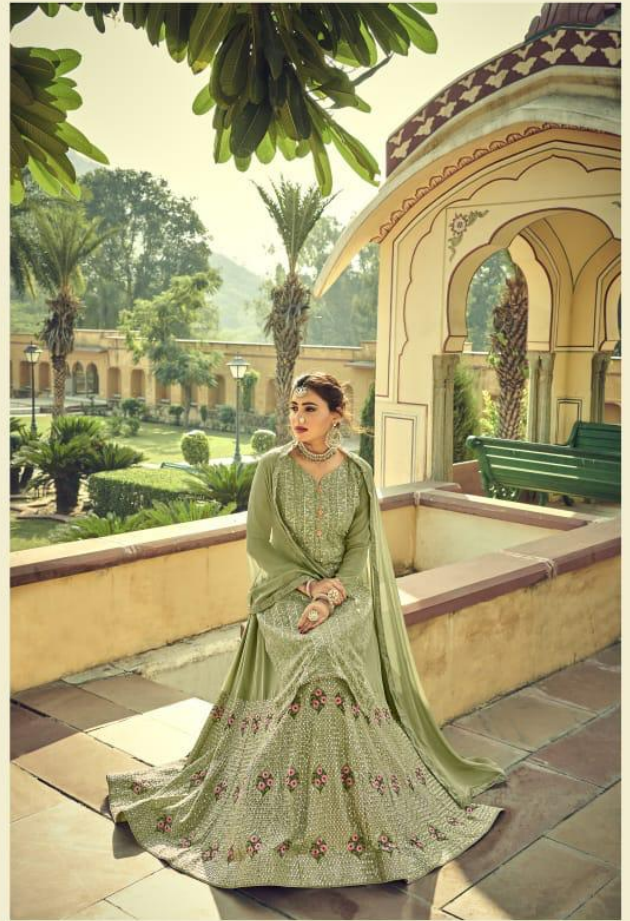

AMYRA
Designer

GLORINA