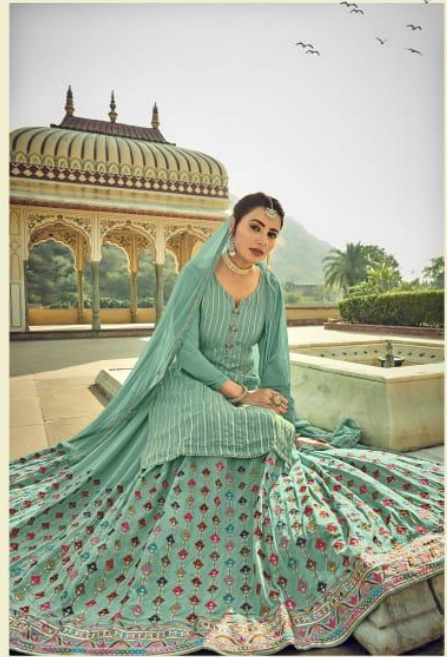

GLORINA
5001

AMYRA
Designer

G L O R I N A