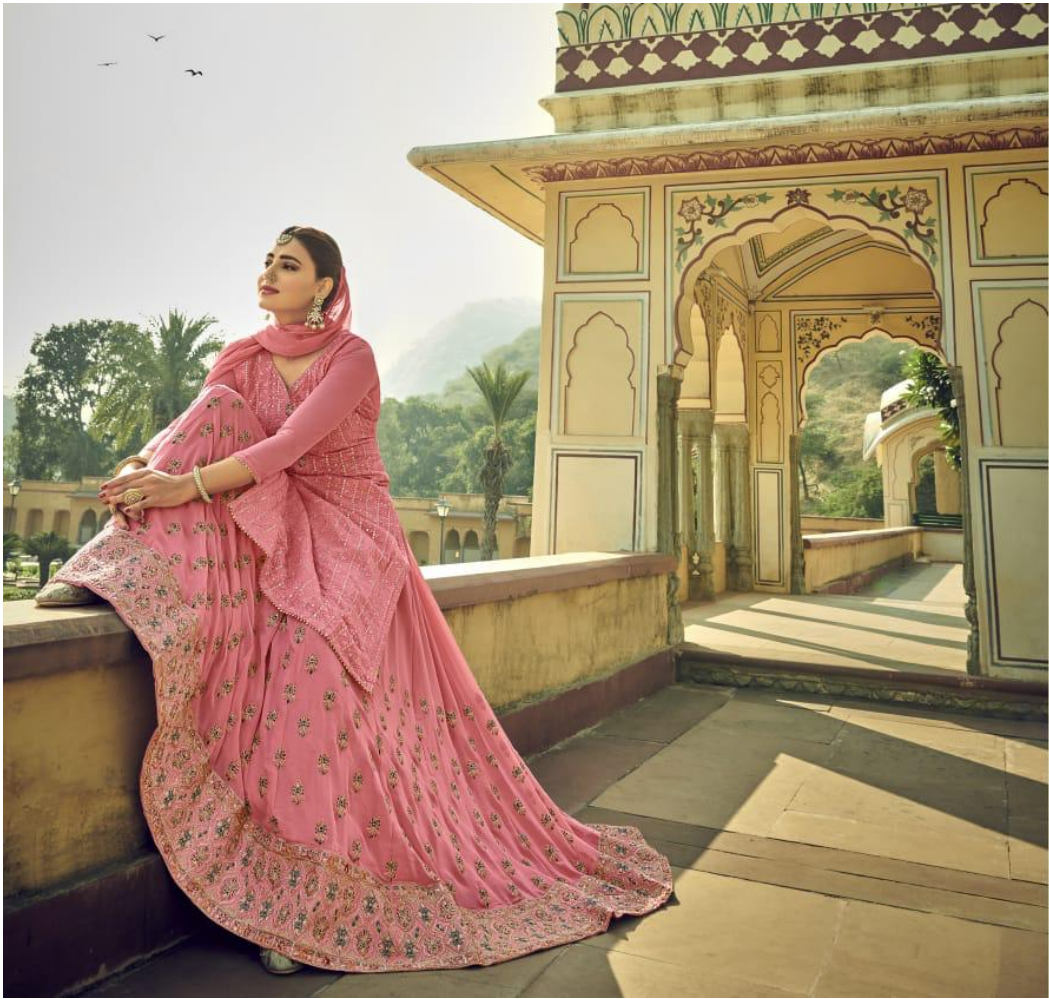

5003

5004

AMYRA
Designer

GLORINA