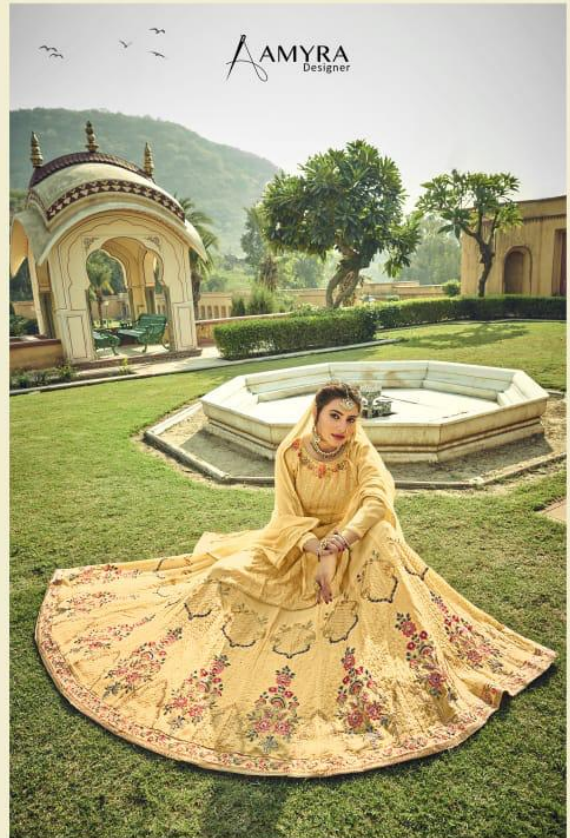

AMYRA
Designer

GLORINA
5004

TOP-	HEAVY GEORGET
LAHANGA-	HEAVY GEORGET (FRONT BACK EMBROIDERY)
DUPPATA-	NAZNEEN

AMYRA
Designer
Manila, The Fashion Destination

AMYRA
Designer

GLORINA

AMYRA
Designer

GLORINA