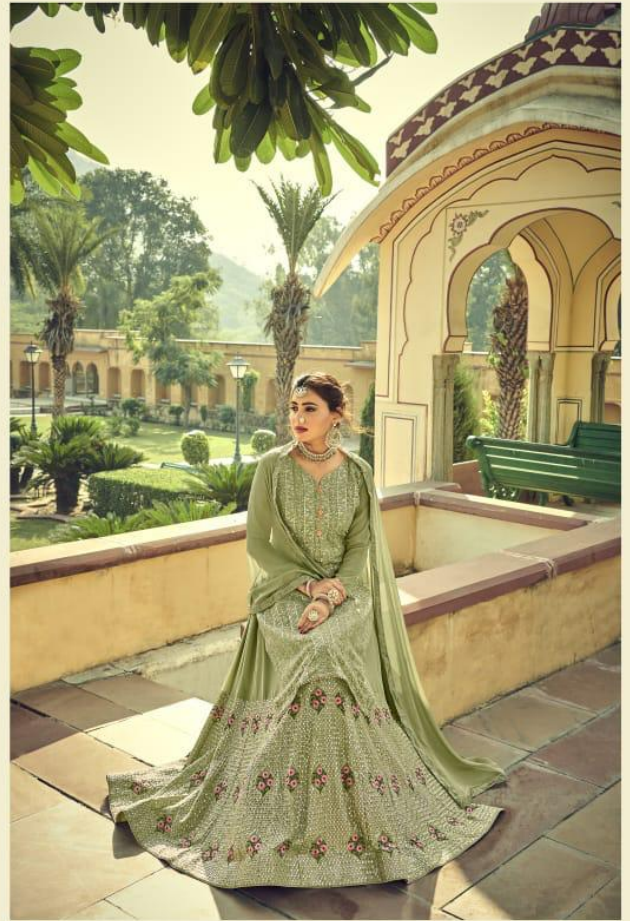

AMYRA
Designer

GLORINA
5004

TOP-	HEAVY GEORGET
LAHANGA-	HEAVY GEORGET (FRONT BACK EMBROIDERY)
DUPPATA-	NAZNEEN

AMYRA
Designer
Manila, The Fashion Destination

AMYRA
Designer

GLORINA

AMYRA
Designer

GLORINA