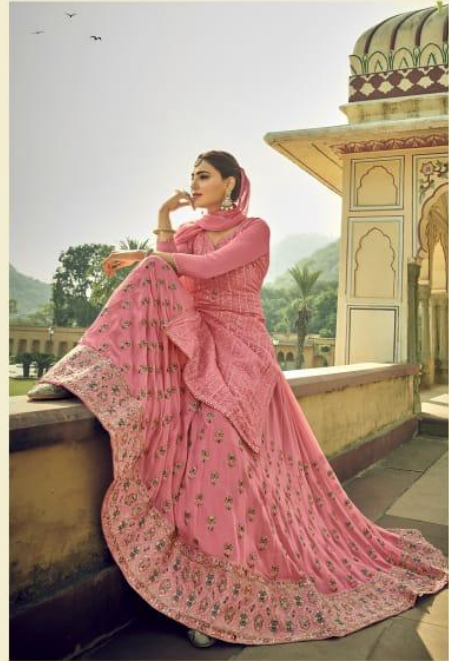

GLORINA

AMYRA
Designer