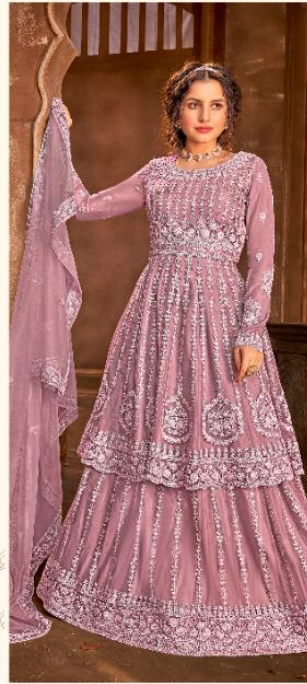

NEYSAA

1053-B

NEYSAA

1053-A

NEYSAA

1053-B

1053

1053-A

1053-B

1053-C

NEYSAA

1053

NEYSAA

1053-C

DESIGN NO	DESCRIPTION	PRICE
1053	TOP Net With Heavy Embroidered And Stone Work	2850
1053-A	Dupatta: Net With Heavy Embroidered And Stone Work	2850
1053-B	BOTTOM Net With Heavy Embroidered And Stone Work	2850
1053-C	Inner Santoon	2850