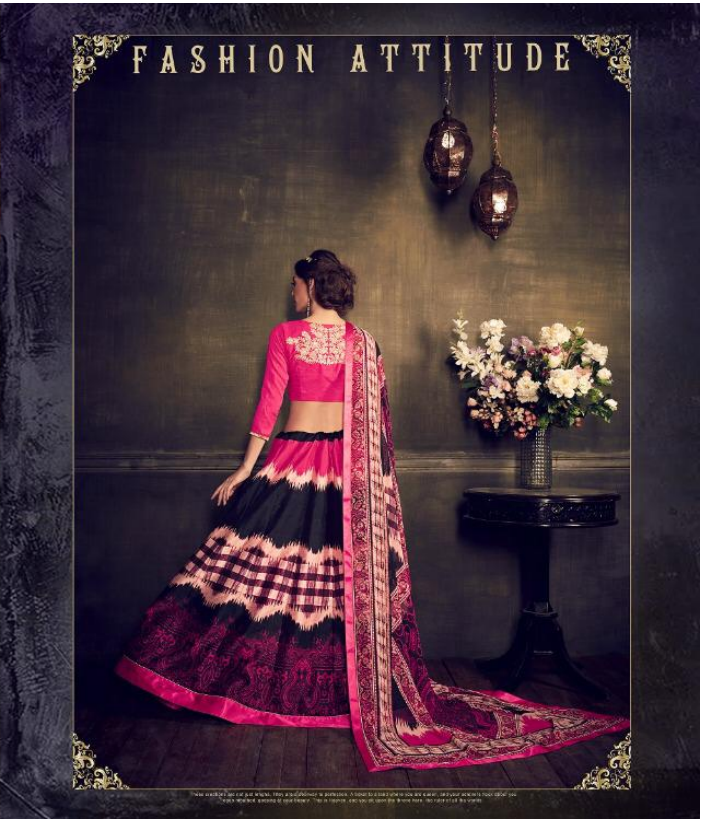

RAJTEX[®]
Salwar

◆ 14001 ◆

RAJTEX
Collection

FASHION FABRICS

Pure HEAVENLY design by gently crafted using the finest virgin fabric. CREATED
to look perfect and approached for fashion to come pants. To bring out the origin, even when you