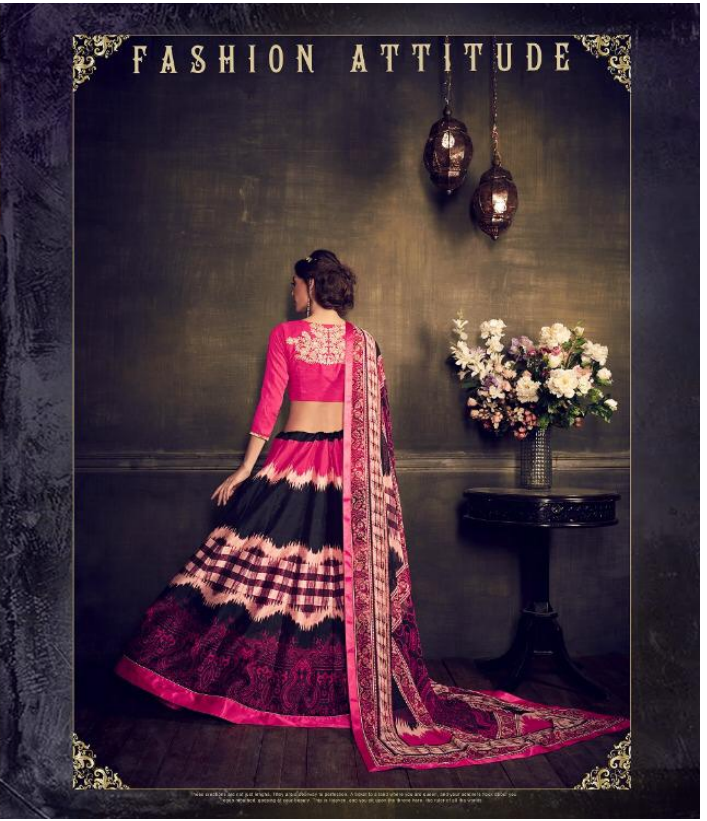

RAJTEX[®]
Salwar

◆ 14001 ◆

RAJTEX
Collection

FASHION FABRICS

Pure HEAVENLY design by gently crafted using the finest virgin fabric. CREATED
to look perfect and approachable for fashion to come pants. ... to bring out the origin ever when you