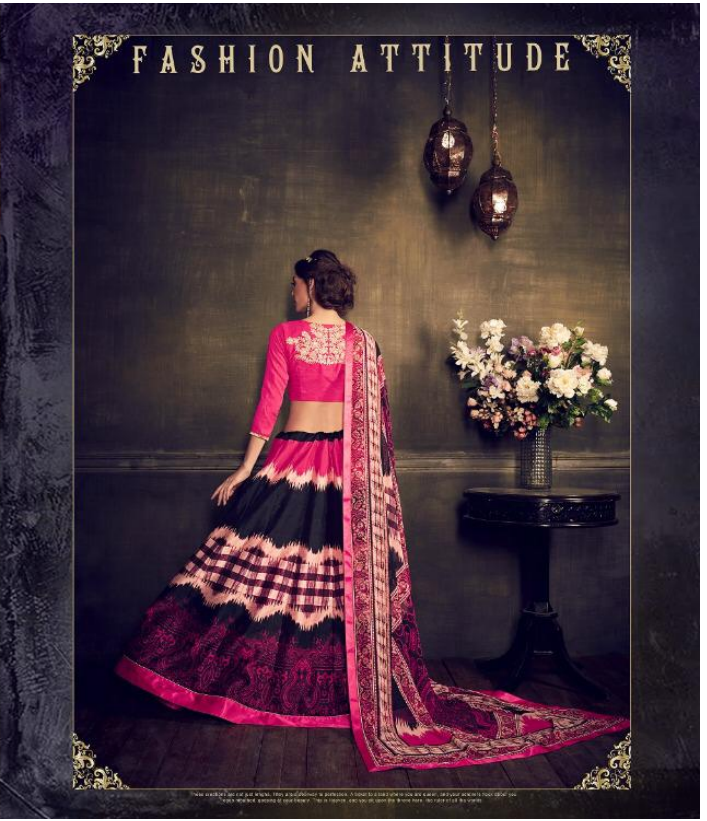

RAJTEX[®]
Salwar

◆ 14001 ◆

RAJTEX
Collection

FASHION FABRICS

Pure HEAVENLY design by gently crafted using the finest virgin fabric. CREATED
to look perfect and approachable for fashion to come pants. ... to bring out the origin, even when you