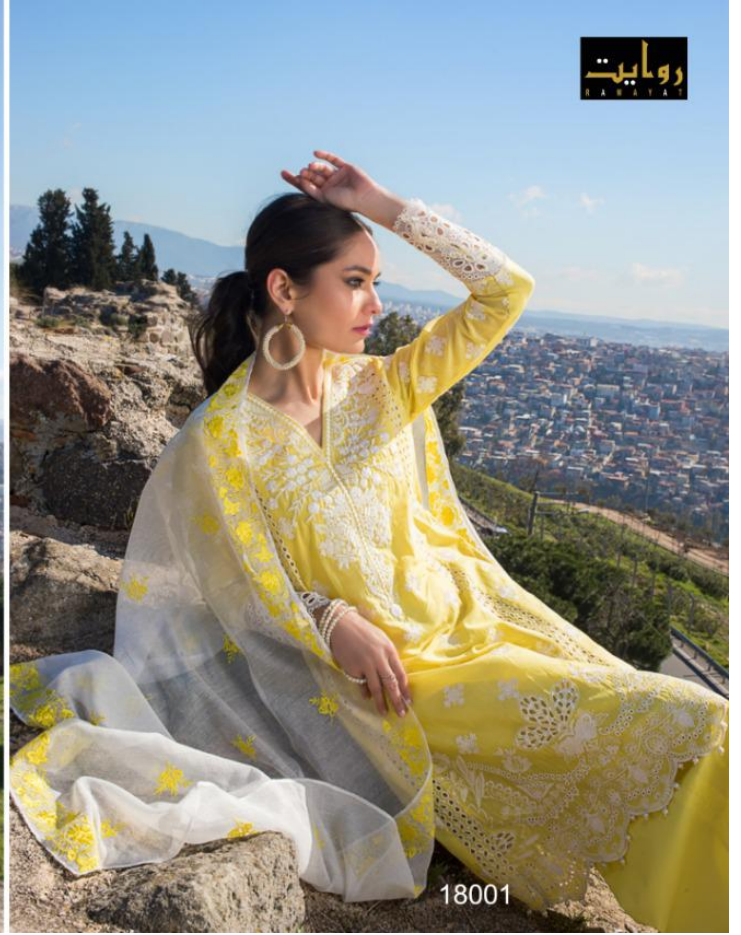

18002

18003

18004

روایت

18001