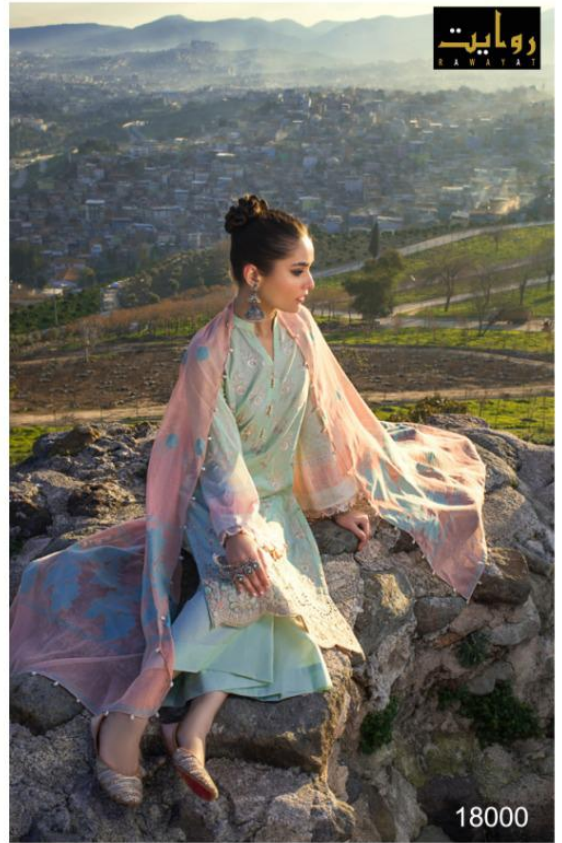

SUFFUSE

روایت
R A W A Y A T

SUFFUSE

D.No.	TOP	BOTTOM	DUPATTA
18000	Pure jam cotton with Embroidery	Pure Cotton	Nazmin with Embroidery
18001	Pure jam cotton with Embroidery	Pure Cotton	Nazmin with Embroidery
18002	Pure jam cotton with Embroidery	Pure Cotton	Nazmin with Embroidery
18003	Pure jam cotton with Embroidery	Pure Cotton	Nazmin with Embroidery
18004	Pure jam cotton with Embroidery	Pure Cotton	Chiffon Digital print