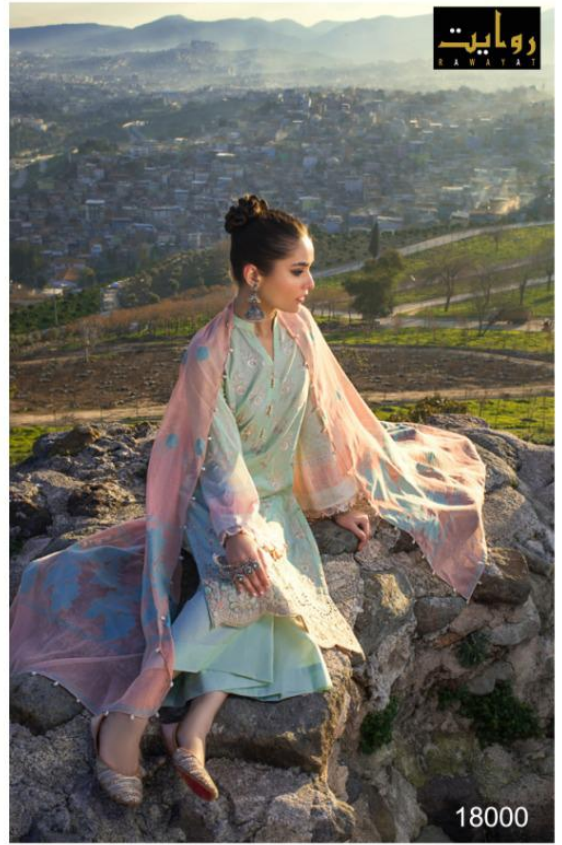

SUFFUSE

روایت
R A W A Y A T

SUFFUSE

D.No.	TOP	BOTTOM	DUPATTA
18000	Pure jam cotton with Embroidery	Pure Cotton	Nazmin with Embroidery
18001	Pure jam cotton with Embroidery	Pure Cotton	Nazmin with Embroidery
18002	Pure jam cotton with Embroidery	Pure Cotton	Nazmin with Embroidery
18003	Pure jam cotton with Embroidery	Pure Cotton	Nazmin with Embroidery
18004	Pure jam cotton with Embroidery	Pure Cotton	Chiffon Digital print