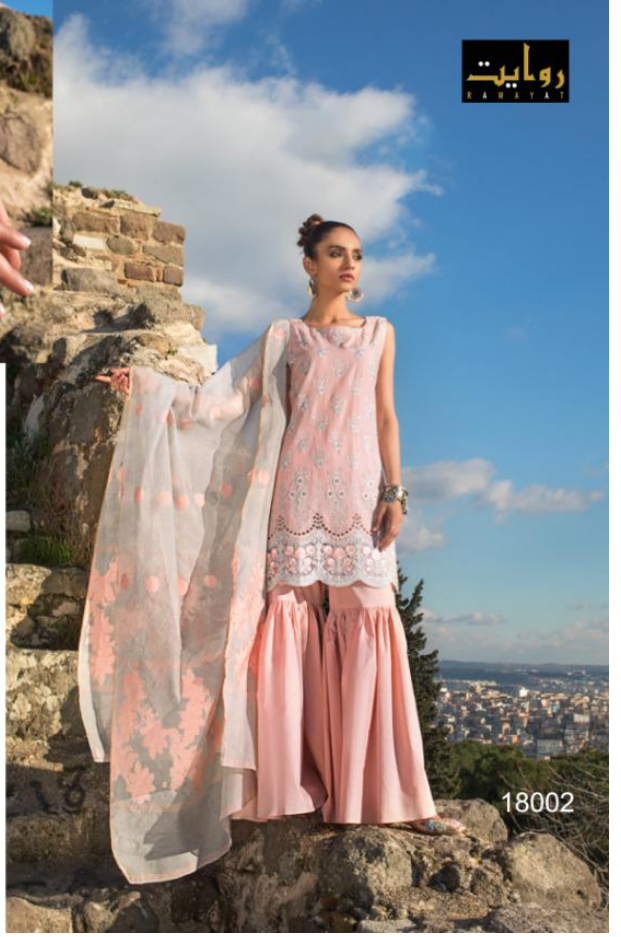

SUFFUSE

روایت
R A W A Y A T

SUFFUSE

D.No.	TOP	BOTTOM	DUPATTA
18000	Pure jam cotton with Embroidery	Pure Cotton	Nazmin with Embroidery
18001	Pure jam cotton with Embroidery	Pure Cotton	Nazmin with Embroidery
18002	Pure jam cotton with Embroidery	Pure Cotton	Nazmin with Embroidery
18003	Pure jam cotton with Embroidery	Pure Cotton	Nazmin with Embroidery
18004	Pure jam cotton with Embroidery	Pure Cotton	Chiffon Digital print