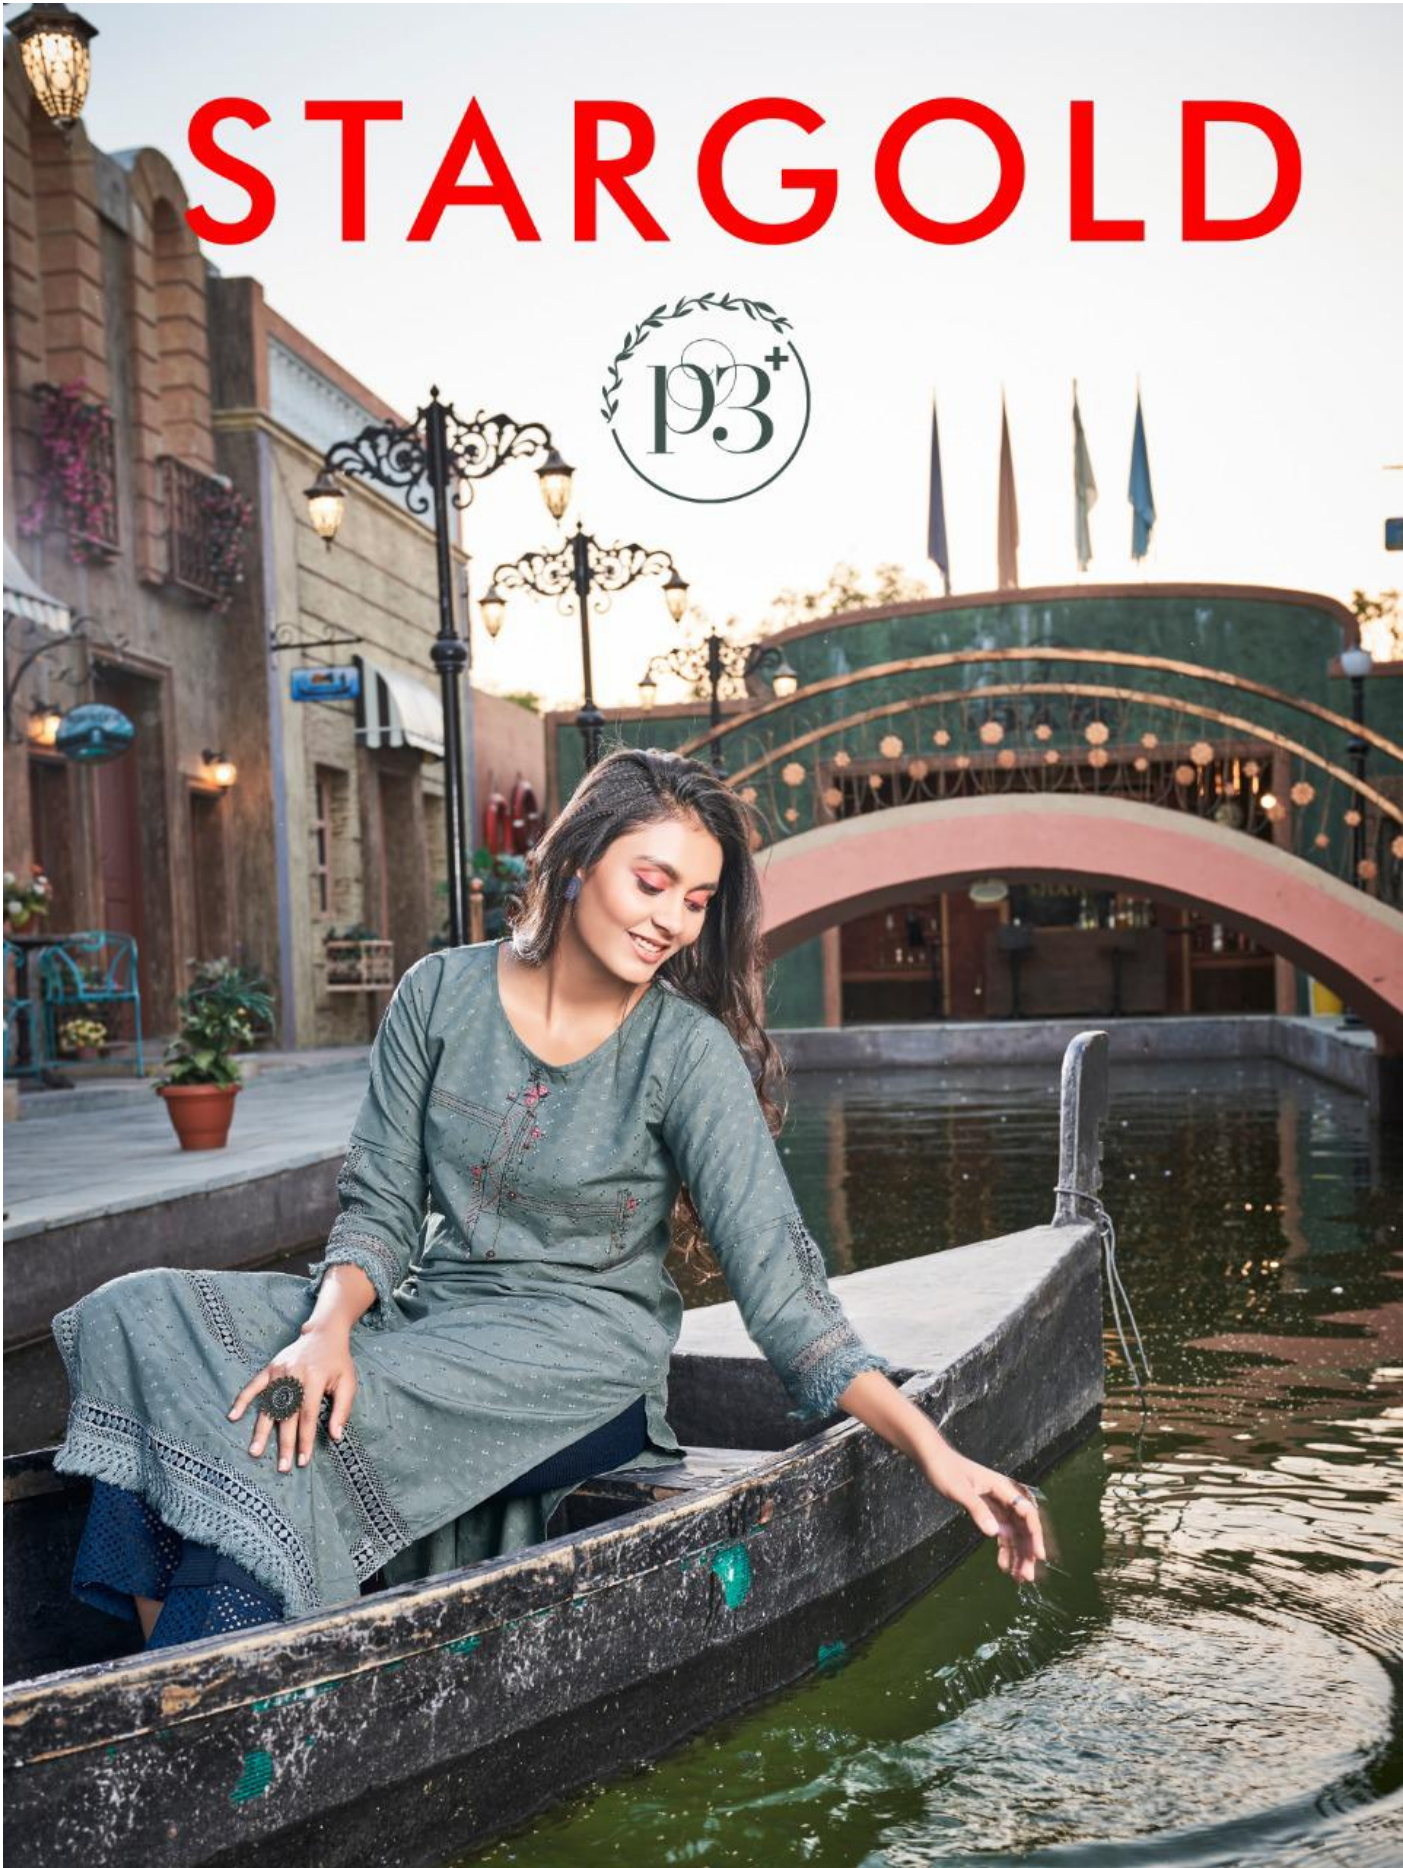

# STARGOLD

STARGOLD

ALLURING COLOUR PALETTE,  
DETAILING AND SOOTHING FEEL-  
ALL TOGETHER CREATES PICTURE  
PERFECT ATTIRE FOR YOU!

1005

ALLURING

# STARGOLD

STARGOLD

1001

STARGOLD

1003

STARGOLD

1006

STARGOLD