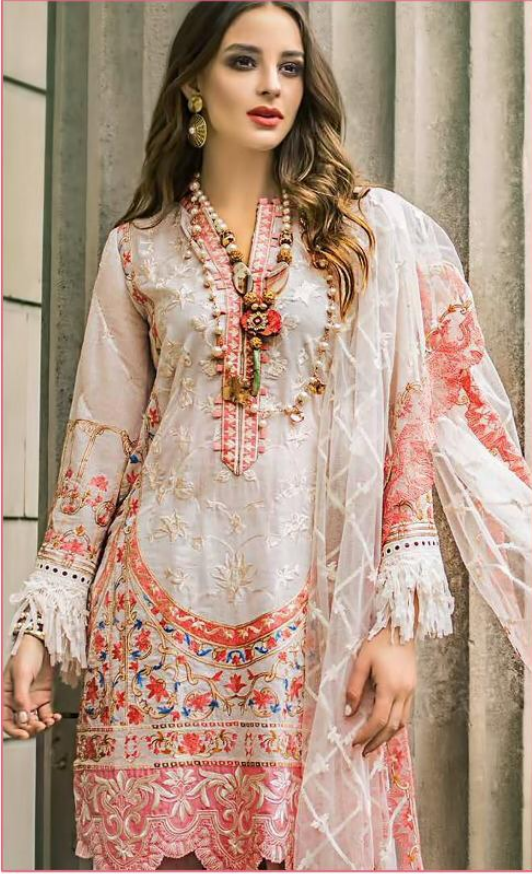

Shree[®]
FABS

S-107

Shree[®]
FABS

S-107

Shree[®]
FABS

S-120

ROSE GOLD-4

TOP:- FOX GEORGATE
DUPATTA:- BUTTER FLY
NET PALLU WORK
BOTTOM INNER:- SANTOON

S-160-D

S-108-D

TOP:- BUTTER FLY NET
DUPATTA:- BUTTER FLY NET
BOTTOM / INNER:- SANTOON

S-188

Shree®
FABS

S-215

S-255

TOP:- BUTTER FLY NET
DUPATTA:- NET
BOTTOM:- NET WITH WORK

TOP:- BUTTER FLY NET
DUPATTA:- NET BUTTER FLY
BOTTOM INNER:- SEMI LAWN

S-170

Shree®
FABRI

TOP:- CAMBRIC COTTON
DUPATTA:- NET
BOTTOM :- SEMI LAWN

S-283

TOP:- FOX GEORGATTE
DUPATTA:- NET
BOTTOM / INNER:- SANTOON