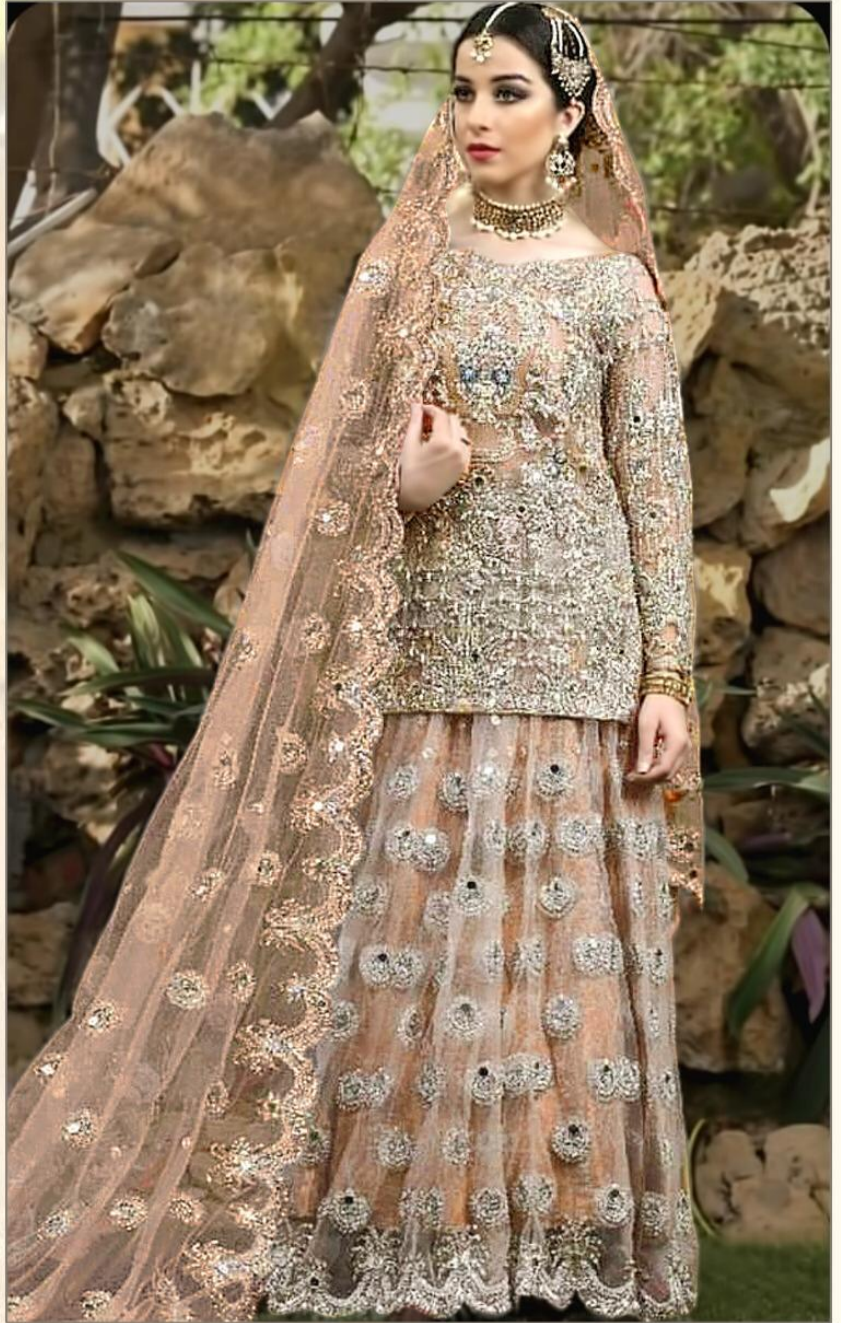

Shree[®]
FABS

S-107

Shree[®]
FABS

S-107

Shree[®]
FABS

S-120

ROSE GOLD-4

TOP:- FOX GEORGATE
DUPATTA:- BUTTER FLY
NET PALLU WORK
BOTTOM INNER:- SANTOON

S-160-D

Shree[®]
FABS

S-108-D

TOP:- BUTTER FLY NET
DUPATTA:- BUTTER FLY NET
BOTTOM / INNER:- SANTOON

S-188

S-215

Shree[®]
FABRS

S-255

TOP:- BUTTER FLY NET
DUPATTA:- NET
BOTTOM:- NET WITH WORK

TOP:- BUTTER FLY NET
DUPATTA:- NET BUTTER FLY
BOTTOM INNER:- SEMI LAWN

S-170

Shree®
FABRS

TOP:- CAMBRIC COTTON
DUPATTA:- NET
BOTTOM :- SEMI LAWN

S-283

TOP:- FOX GEORGATTE
DUPATTA:- NET
BOTTOM / INNER:- SANTOON

S-288

TOP:- JAPAN SATEEN SILK
DUPATTA:- NET
BOTTOM :- NET WITH
FOIL WORK

S-263

TOP:- FOX GEORGATTE
DUPATTA:- NET
BOTTOM / INNER:- SANTOON

S-291

TOP:- FOX GEORGATTE
DUPATTA:- NET
BOTTOM / INNER:- SANTOON