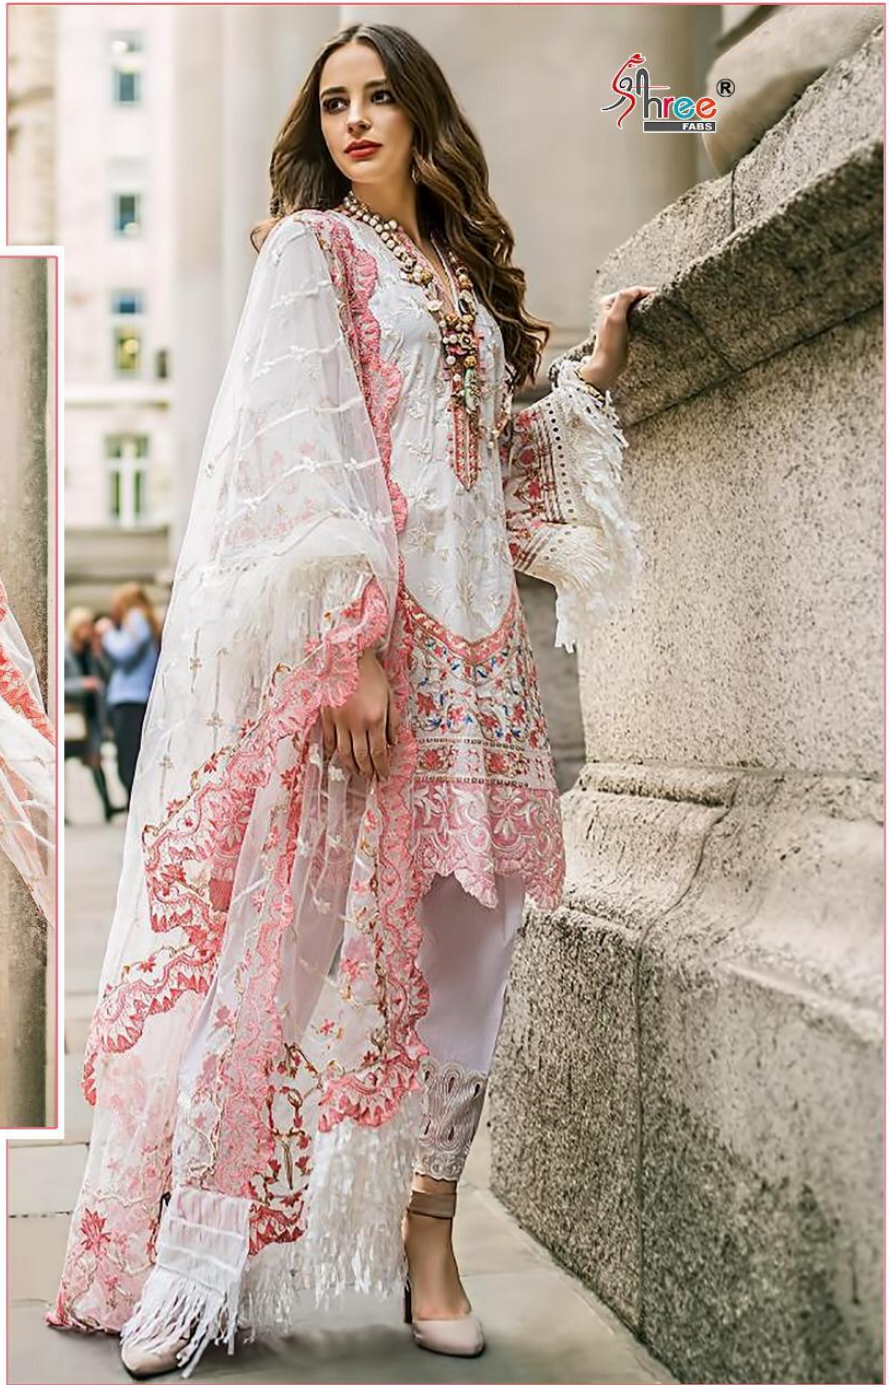

Shree[®]
FABS

S-107

Shree[®]
FABS

S-107

Shree[®]
FABS

S-120

ROSE GOLD-4

TOP:- FOX GEORGATE
DUPATTA:- BUTTER FLY
NET PALLU WORK
BOTTOM INNER:- SANTOON

S-160-D

S-108-D

TOP:- BUTTER FLY NET
DUPATTA:- BUTTER FLY NET
BOTTOM / INNER:- SANTOON

S-188

S-215

Shree[®]
FABRS

S-255

TOP:- BUTTER FLY NET
DUPATTA:- NET
BOTTOM:- NET WITH WORK

TOP:- BUTTER FLY NET
DUPATTA:- NET BUTTER FLY
BOTTOM INNER:- SEMI LAWN

S-170

Shree®
FABRS

TOP:- CAMBRIC COTTON
DUPATTA:- NET
BOTTOM :- SEMI LAWN

S-283

TOP:- FOX GEORGATTE
DUPATTA:- NET
BOTTOM / INNER:- SANTOON