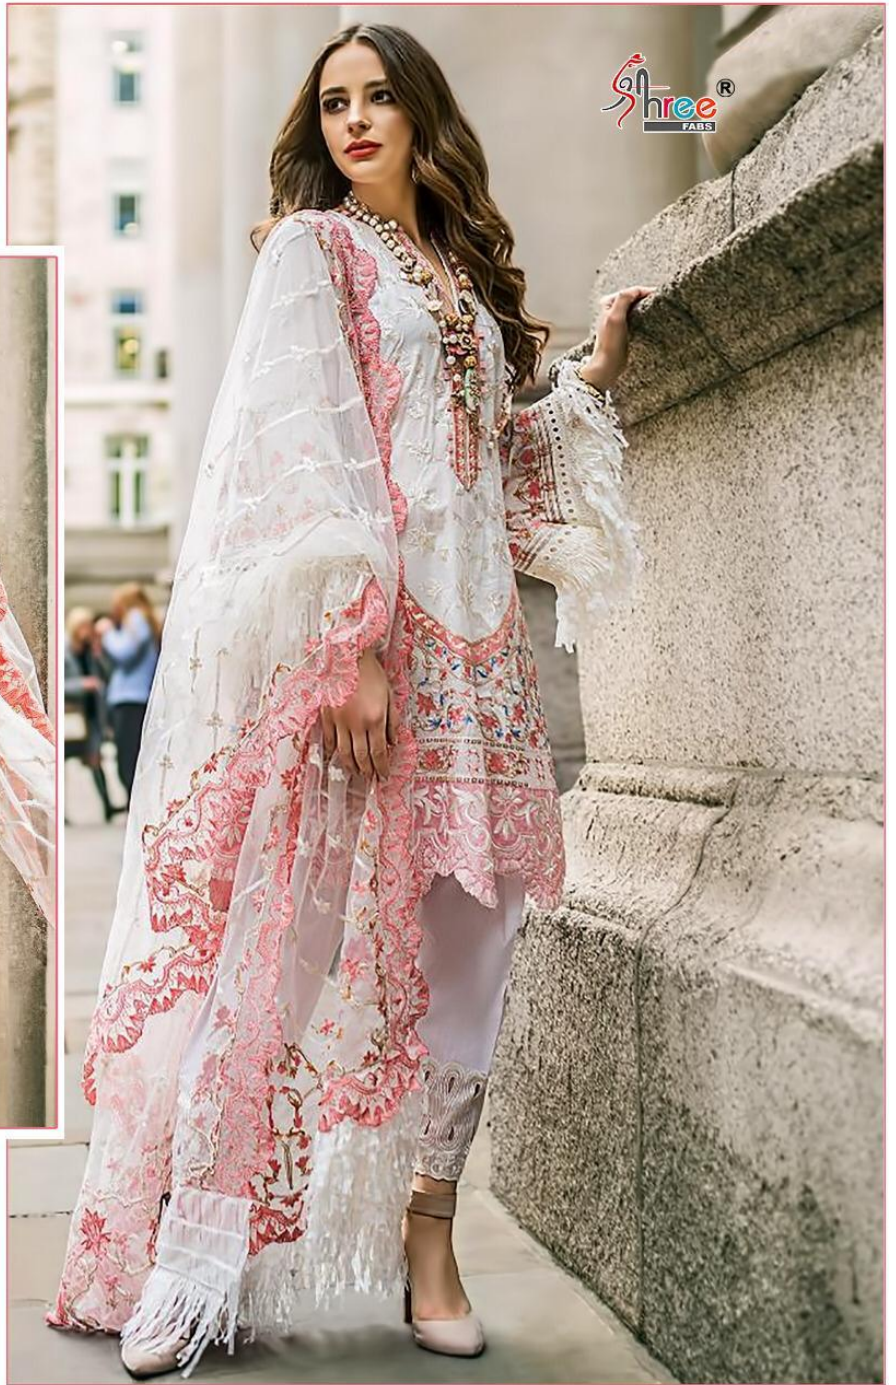

Shree[®]
FABS

S-107

Shree[®]
FABS

S-107

Shree[®]
FABS

S-120

ROSE GOLD-4

TOP:- FOX GEORGATE
DUPATTA:- BUTTER FLY
NET PALLU WORK
BOTTOM INNER:- SANTOON

S-160-D

S-108-D

TOP:- BUTTER FLY NET
DUPATTA:- BUTTER FLY NET
BOTTOM / INNER:- SANTOON

S-188

Shree®
FABS

S-215

S-255

TOP:- BUTTER FLY NET
DUPATTA:- NET
BOTTOM:- NET WITH WORK

TOP:- BUTTER FLY NET
DUPATTA:- NET BUTTER FLY
BOTTOM INNER:- SEMI LAWN

S-170

Shree®
FABRI

TOP:- CAMBRIC COTTON
DUPATTA:- NET
BOTTOM :- SEMI LAWN

S-283

TOP:- FOX GEORGATTE
DUPATTA:- NET
BOTTOM / INNER:- SANTOON