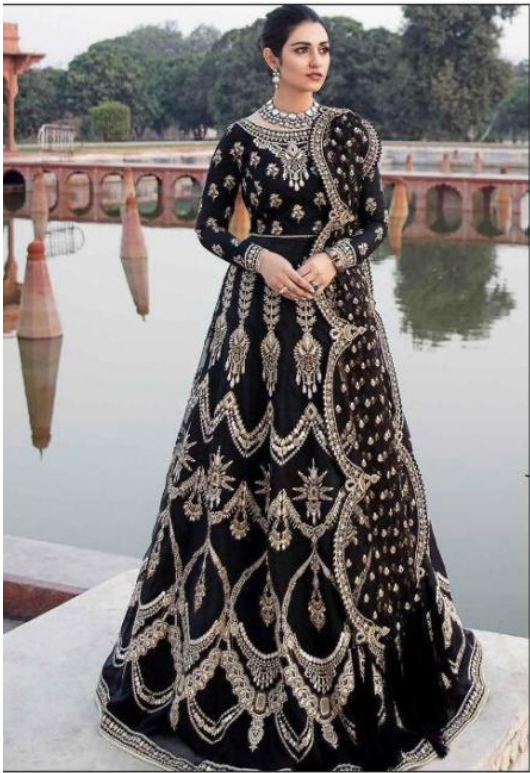

TOP:- FOX GEORGATE
DUPATTA:- BUTTER FLY NET
BOTTOM / INNER:- SANTOON

S-193