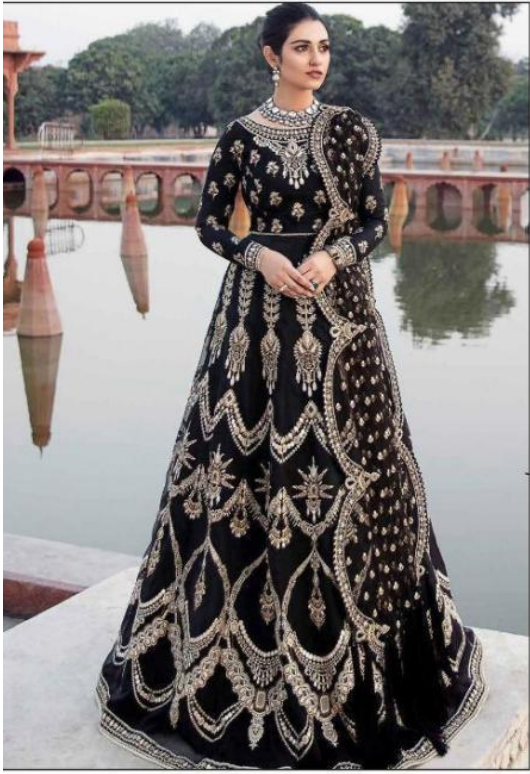

TOP:- FOX GEORGATE
DUPATTA:- BUTTER FLY NET
BOTTOM / INNER:- SANTOON

S-193