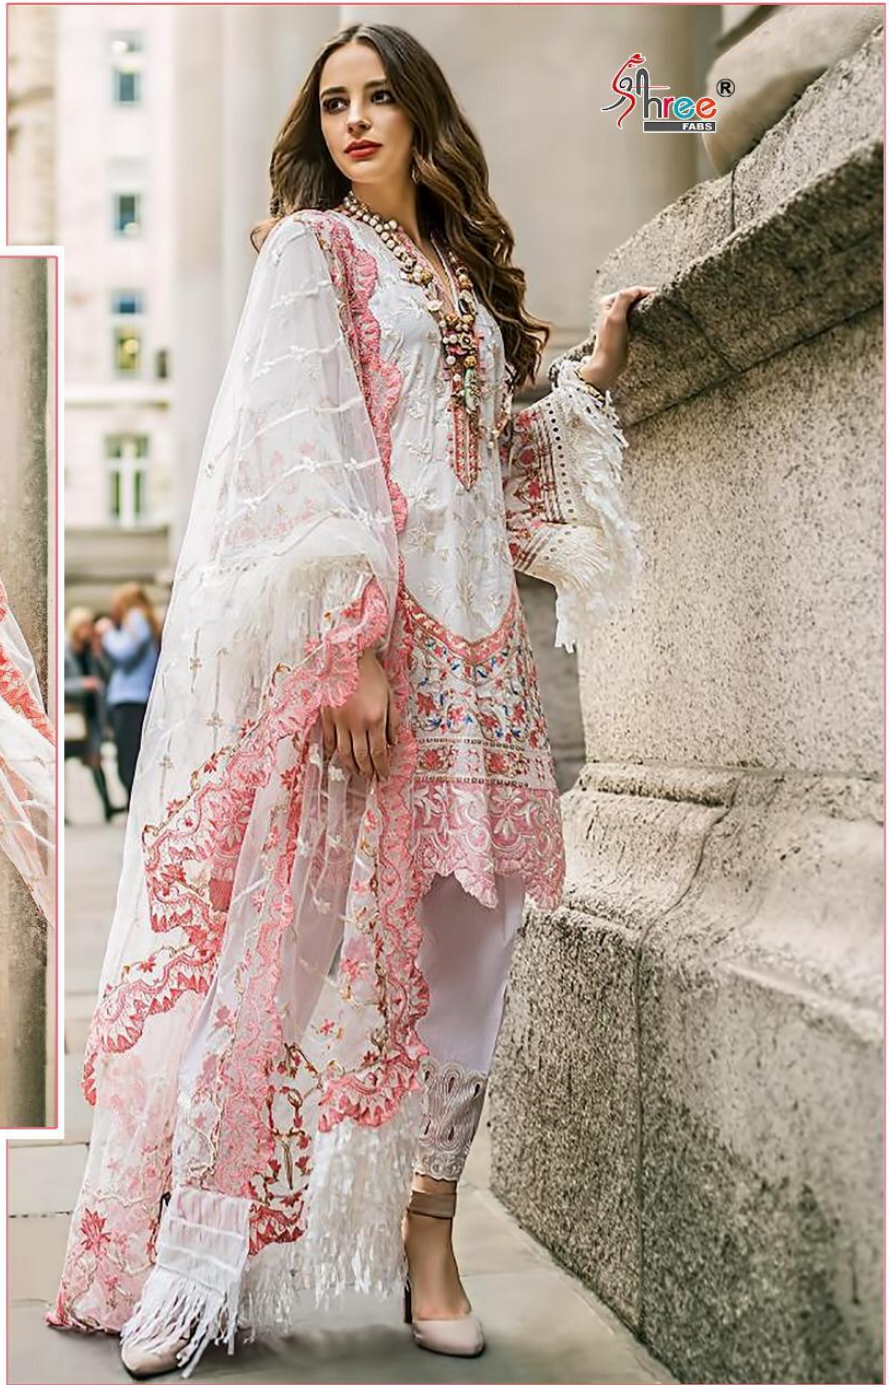

Shree[®]
FABS

S-107

Shree[®]
FABS

S-107

Shree[®]
FABS

S-120

ROSE GOLD-4

TOP:- FOX GEORGATE
DUPATTA:- BUTTER FLY
NET PALLU WORK
BOTTOM INNER:- SANTOON

S-160-D

Shree[®]
FABS

S-108-D

TOP:- BUTTER FLY NET
DUPATTA:- BUTTER FLY NET
BOTTOM / INNER:- SANTOON

S-188

S-215

Shree[®]
FABRS

S-255

TOP:- BUTTER FLY NET
DUPATTA:- NET
BOTTOM:- NET WITH WORK

TOP:- BUTTER FLY NET
DUPATTA:- NET BUTTER FLY
BOTTOM INNER:- SEMI LAWN

S-170

Shree®
FABRS

TOP:- CAMBRIC COTTON
DUPATTA:- NET
BOTTOM :- SEMI LAWN

S-283