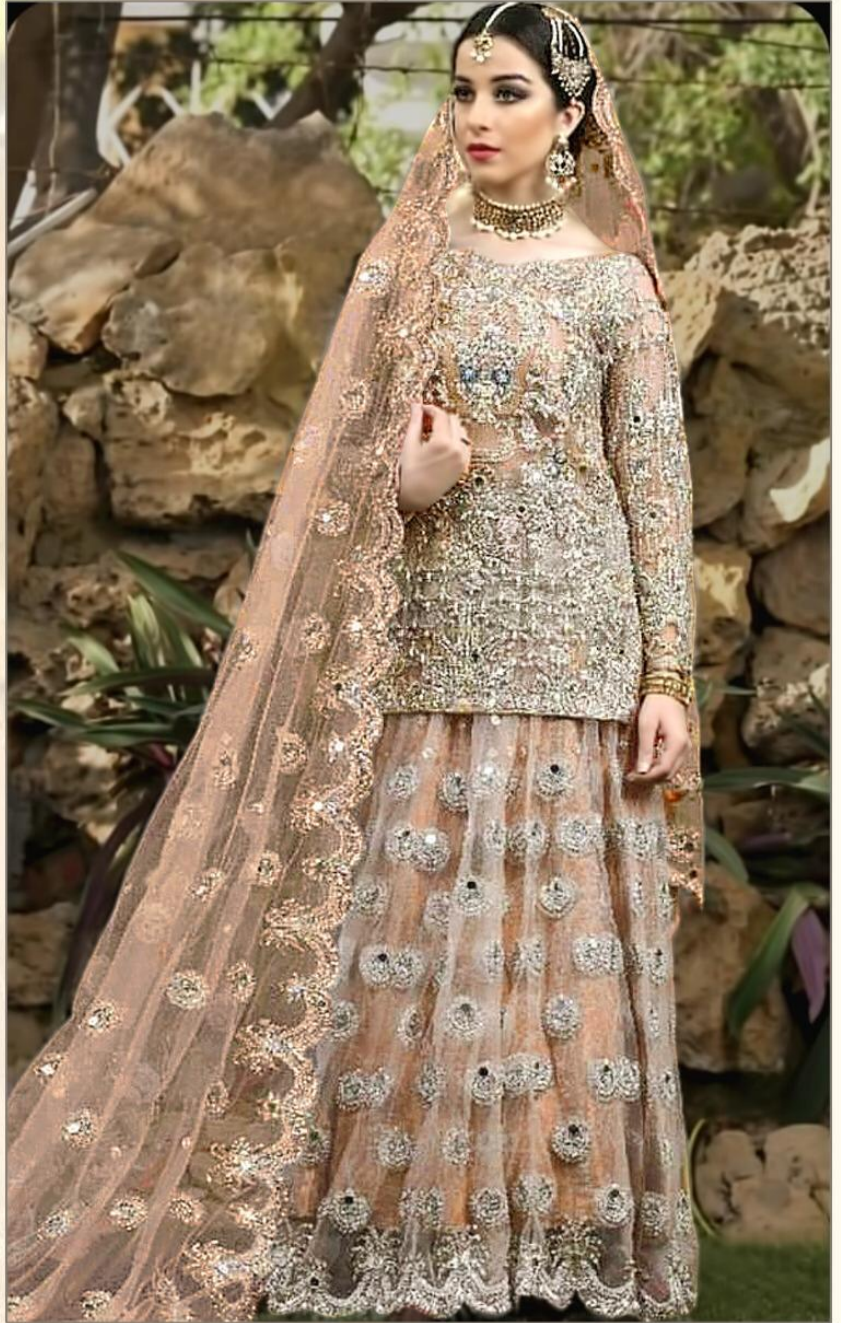

Shree[®]
FABS

S-107

Shree[®]
FABS

S-107

Shree[®]
FABS

S-120

ROSE GOLD-4

TOP:- FOX GEORGATE
DUPATTA:- BUTTER FLY
NET PALLU WORK
BOTTOM INNER:- SANTOON

S-160-D

S-108-D

TOP:- BUTTER FLY NET
DUPATTA:- BUTTER FLY NET
BOTTOM / INNER:- SANTOON

S-188

S-215

Shree[®]
FABRS

S-255

TOP:- BUTTER FLY NET
DUPATTA:- NET
BOTTOM:- NET WITH WORK

TOP:- BUTTER FLY NET
DUPATTA:- NET BUTTER FLY
BOTTOM INNER:- SEMI LAWN

S-170

Shree®
FABRS

TOP:- CAMBRIC COTTON
DUPATTA:- NET
BOTTOM :- SEMI LAWN

S-283

TOP:- FOX GEORGATTE
DUPATTA:- NET
BOTTOM / INNER:- SANTOON

S-288

TOP:- JAPAN SATEEN SILK
DUPATTA:- NET
BOTTOM :- NET WITH
FOIL WORK

S-263

TOP:- FOX GEORGATTE
DUPATTA:- NET
BOTTOM / INNER:- SANTOON

S-291

TOP:- FOX GEORGATTE
DUPATTA:- NET
BOTTOM / INNER:- SANTOON

S-293