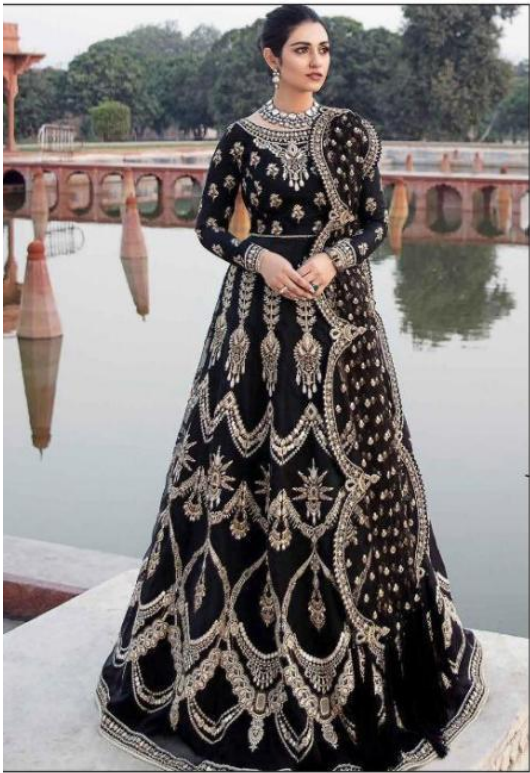

Shree[®]
FABS

S-107

Shree[®]
FABS

S-107

Shree[®]
FABS

S-120

ROSE GOLD-4

TOP:- FOX GEORGATE
DUPATTA:- BUTTER FLY
NET PALLU WORK
BOTTOM INNER:- SANTOON

S-298

Shree[®]
FABBS

TOP:- FOX GEORGATTE
DUPATTA:- NET
BOTTOM / INNER:- SANTOON

S-294

TOP:- BUTTER FLY NET
DUPATTA:- BUTTER FLY NET
INNER:- ALTRA SATEEN
DIGITAL PRINT
BOTTOM:- SANTOON

S-171-A

TOP:- FOX GEORGATE
DUPATTA:- BUTTER FLY NET
BOTTOM / INNER:- SANTOON