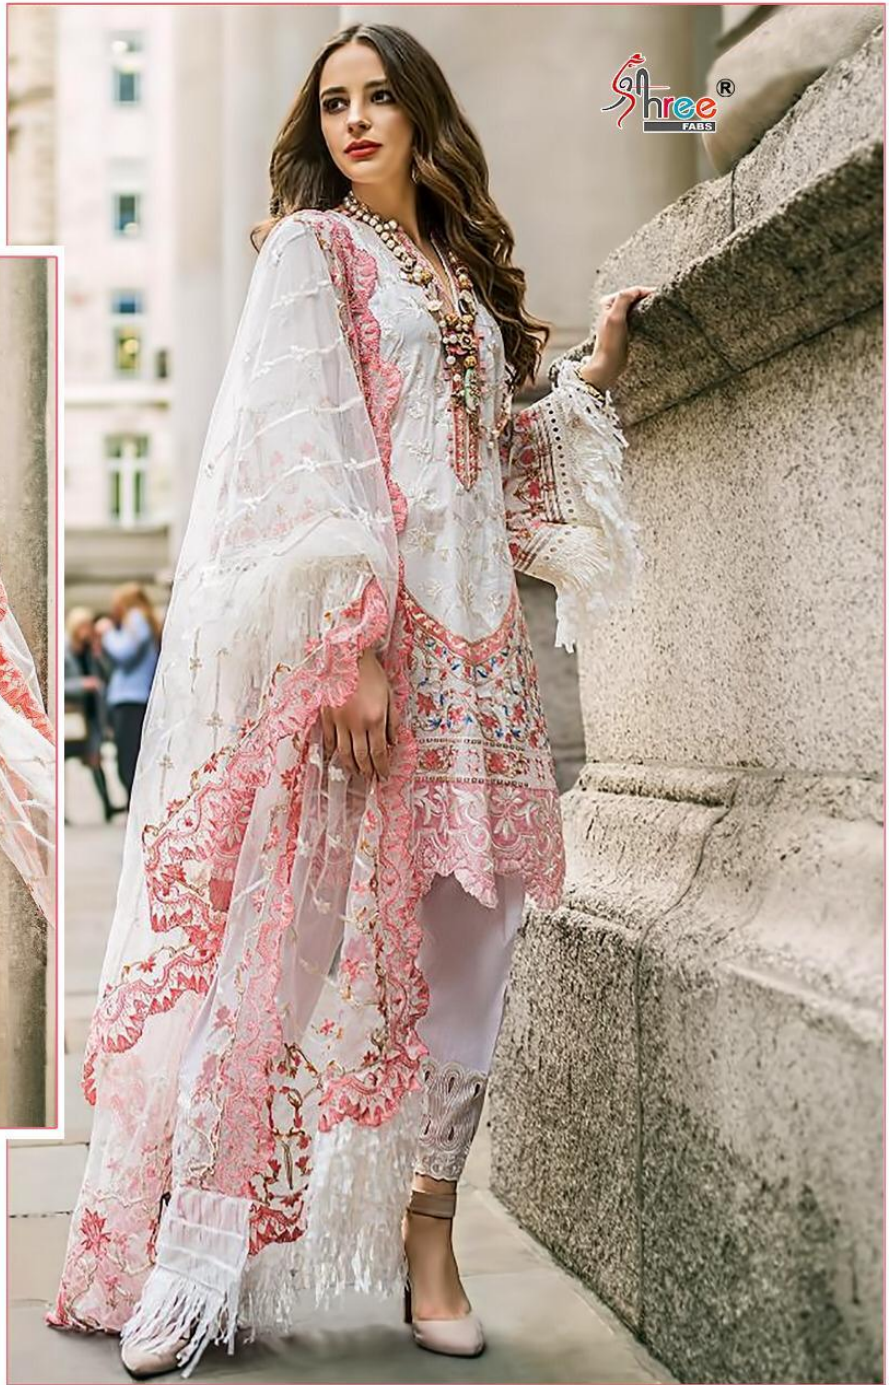

Shree[®]
FABS

S-107

Shree[®]
FABS

S-107

Shree[®]
FABS

S-120

ROSE GOLD-4

TOP:- FOX GEORGATE
DUPATTA:- BUTTER FLY
NET PALLU WORK
BOTTOM INNER:- SANTOON

S-160-D

S-108-D

TOP:- BUTTER FLY NET
DUPATTA:- BUTTER FLY NET
BOTTOM / INNER:- SANTOON

S-188

S-215

Shree®
FABRS

S-255

TOP:- BUTTER FLY NET
DUPATTA:- NET
BOTTOM:- NET WITH WORK

TOP:- BUTTER FLY NET
DUPATTA:- NET BUTTER FLY
BOTTOM INNER:- SEMI LAWN

S-170

Shree®
FABRS

TOP:- CAMBRIC COTTON
DUPATTA:- NET
BOTTOM :- SEMI LAWN

S-283

TOP:- FOX GEORGATTE
DUPATTA:- NET
BOTTOM / INNER:- SANTOON