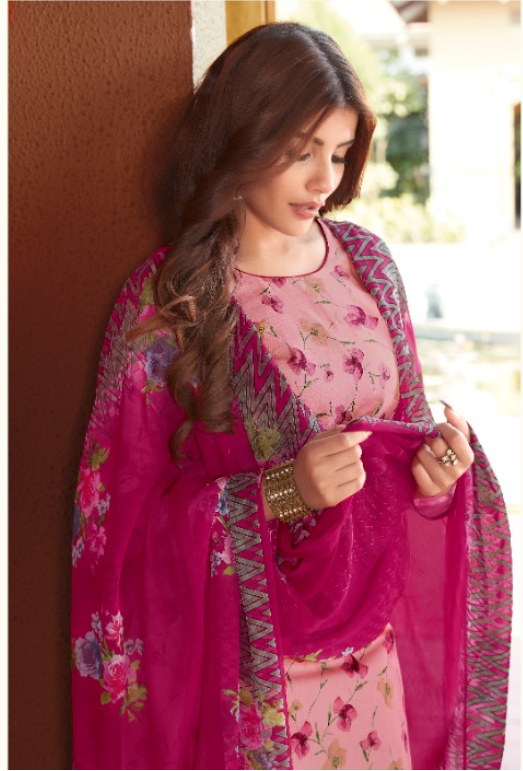

Suryajyoti®
Dipam Centre Salween Suite

FANTASY
VOL 02

Suryajyoti®
Designs Culture Creativity Style

2002

SHINE ON WITH THESE PRETTY PIECE AT ALL OCCASIONS AND REDEFINE *modern*

Suryajyoti®
Dress - Shawl - Suit