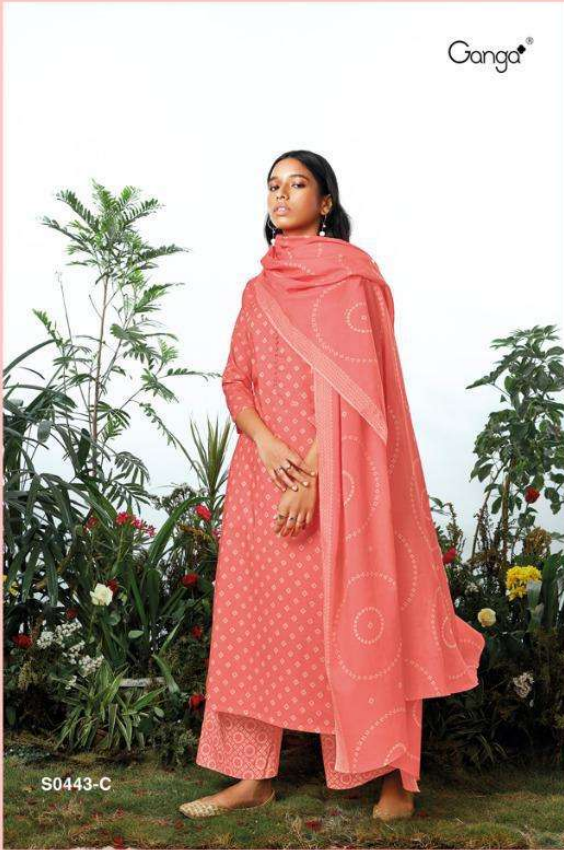

Ganga®

S0443-A

PRODUCT NAME	<b>MELODY</b>
D.NO.	S0443
DESCRIPTION	<b>TOP</b> SUPER COTTON PRINTED  <b>BOTTOM</b> SUPER COTTON PRINTED  <b>DUPATTA</b> FINEST MAL COTTON PRINTED
HSN CODE	<b>520851</b>
PRICE	<b>955/- EACH+GST(EXTRA)</b>