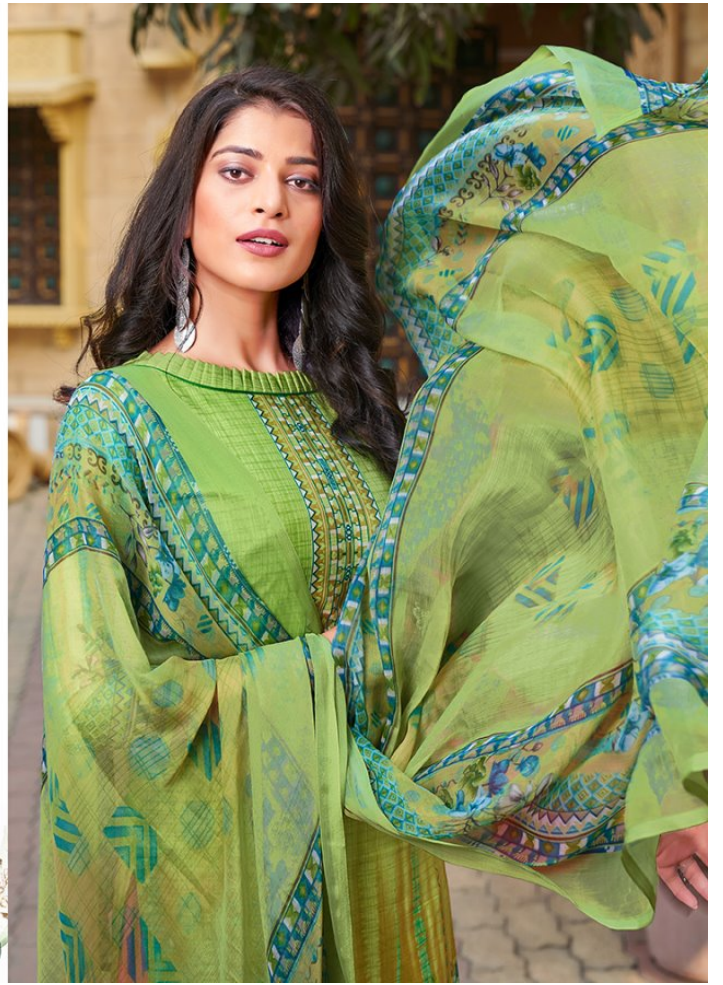

# Ishana

1816

1013

1011

1012

1013

1014

1015

Ishana

DESIGN NO.  
1011 TO 1020

-: TOP :-  
PURE CAMBRIC DIGITAL STYLE PRINT

-: BOTTOM :-  
COTTON PLAIN

-: DUPATTA :-  
SEMI NAZNIN DIGITAL STYLE PRINT

Siyona

COMPLIMENTARY COPY NOT FOR SALE

1012

1814

PRODUCT NAME

Ishana

DESIGN NO.  
1011 TO 1020

-: TOP :-  
PURE CAMBRIC DIGITAL STYLE PRINT

-: BOTTOM :-  
COTTON PLAIN

-: DUPATTA :-  
SEMI NAZNIN DIGITAL STYLE PRINT

Siyona