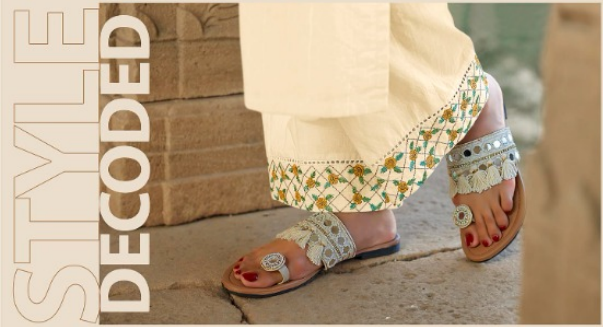

STYLE
DECODED