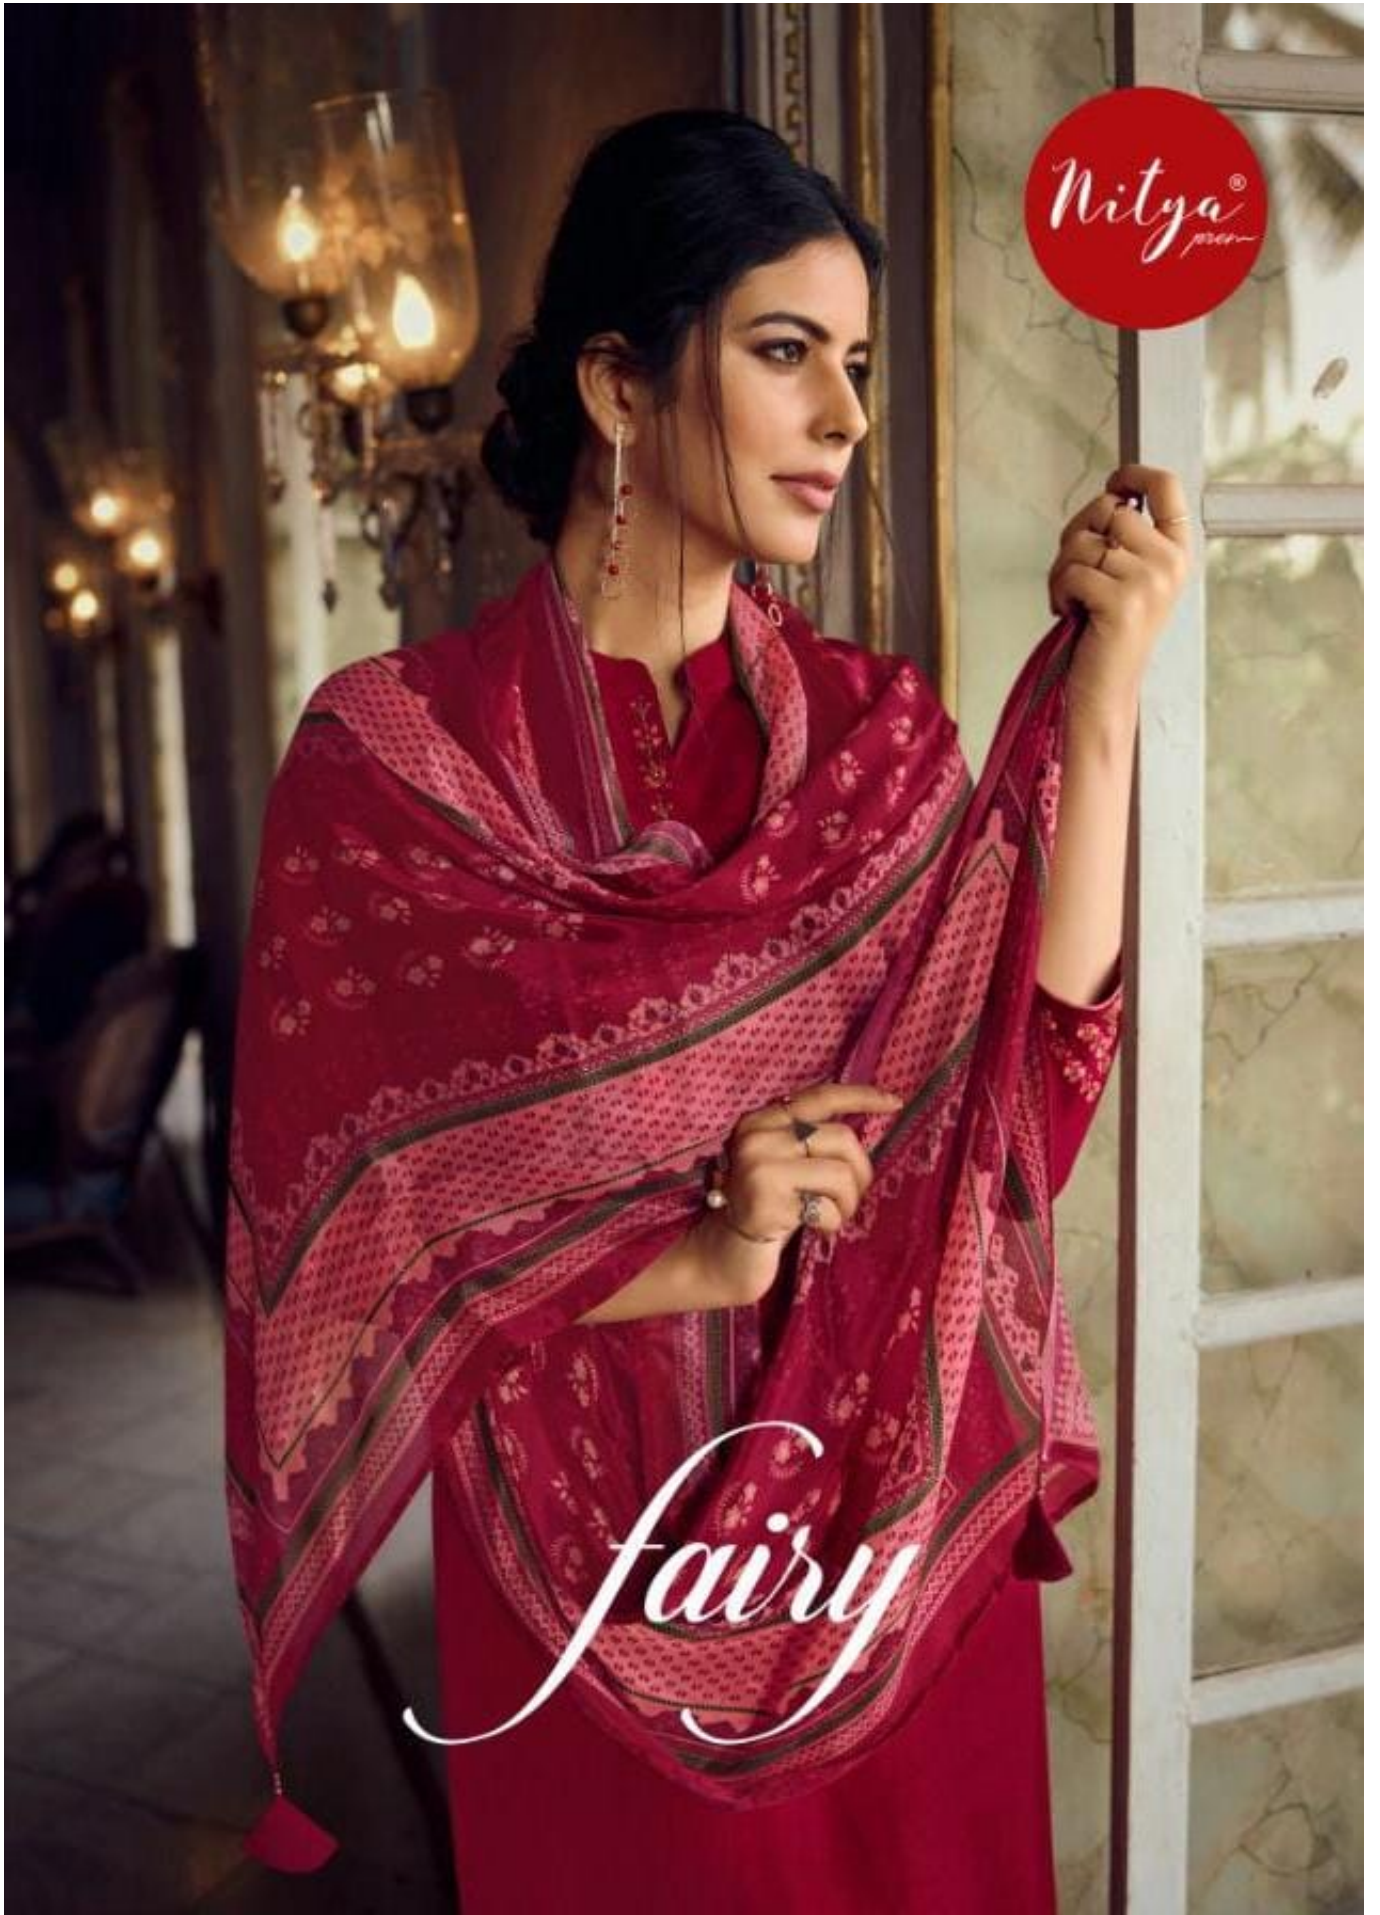

Nitya®
presents

Fairy