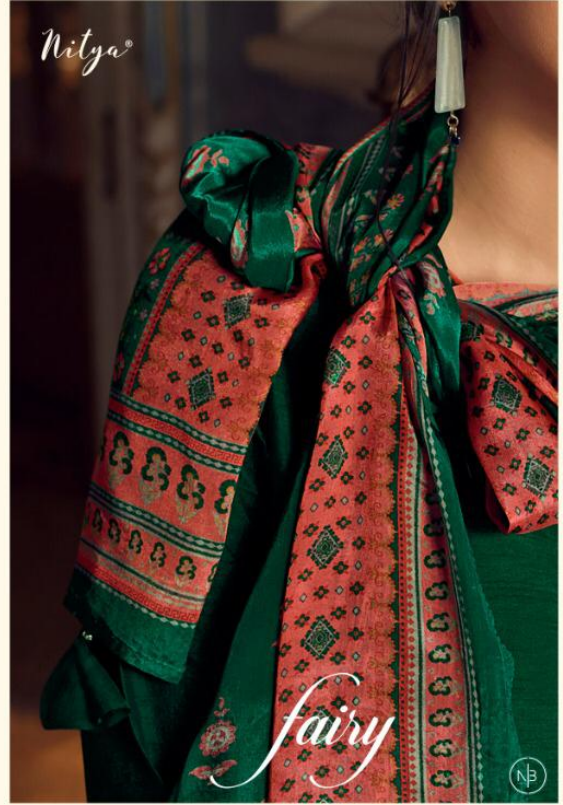

Nitya®  
presents

Fairy

**FAIRY**

**TOP : Shree Silk with Inner  
Duppatta : Pure Tabby Digital Print  
Bottom : Shree Silk  
Size : M L XL XXL**

*Nitya*

F-105

F-101

F-102

F-103

F-104

F-105

F-106

Nitya

Fairy

Nitya

F-103