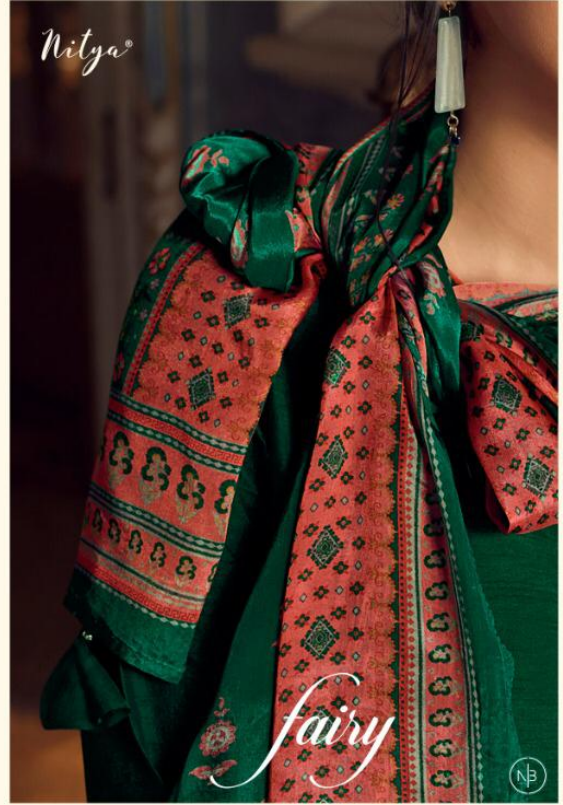

Nitya®
presents

Fairy

F- 106

FAIRY

**TOP : Shree Silk with Inner
Duppatta : Pure Tabby Digital Print
Bottom : Shree Silk
Size : M L XL XXL**

Nitya

F-105

F-101

F-102

F-103

F-104

F-105

F-106

Nitya

Fairy

Nitya