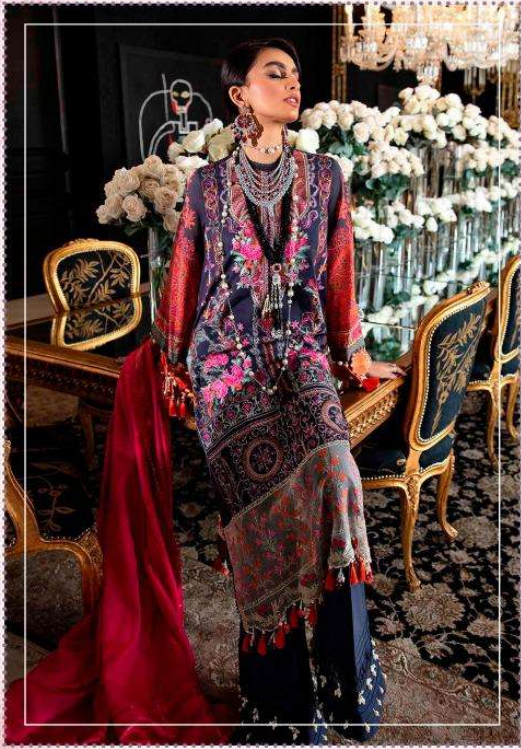

1028

S

1028

SANA SAFINAZ

LAWN - 3

DESIGN NO	DESGRIPTION	RATE
951	TOP : PURE COTTON PRINT WITH EMBROIDERY BOTTOM : COTTON DUPATTA : COTTON MAL MAL PRINT	999
952	TOP : PURE COTTON PRINT WITH EMBROIDERY BOTTOM : COTTON DUPATTA : NAZMIN CHIFFON WITH HEAVY MUKESH WORK	999
953	TOP : PURE COTTON PRINT WITH EMBROIDERY BOTTOM : COTTON PRINT DUPATTA : BUTTERLY NET WITH EMBROIDERY	999
954	TOP : PURE COTTON PRINT WITH EMBROIDERY BOTTOM : COTTON PRINT DUPATTA : BUTTERLY NET WITH EMBROIDERY	999
955	TOP : PURE COTTON PRINT WITH EMBROIDERY BOTTOM : COTTON DUPATTA : NAZMIN CHIFFON WITH HEAVY MUKESH WORK	999
956	TOP : PURE COTTON PRINT WITH EMBROIDERY BOTTOM : COTTON DUPATTA : NAZMIN CHIFFON WITH HEAVY MUKESH WORK	999
957	TOP : PURE COTTON PRINT WITH EMBROIDERY BOTTOM : COTTON DUPATTA : NAZMIN CHIFFON WITH HEAVY MUKESH WORK	999
958	TOP : PURE COTTON PRINT WITH EMBROIDERY BOTTOM : COTTON DUPATTA : COTTON MAL MAL PRINT	999