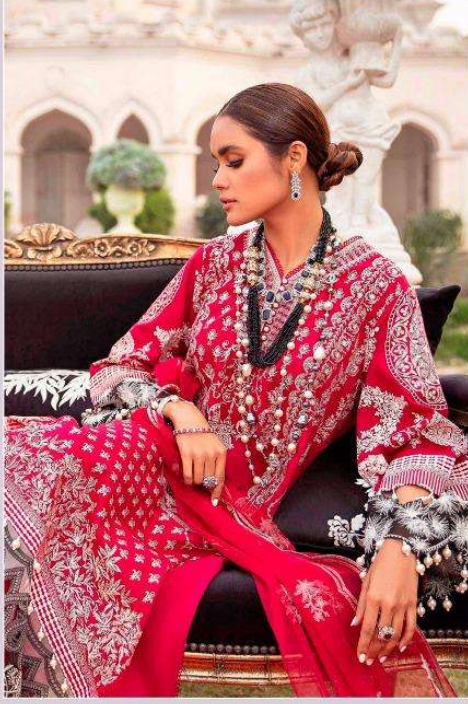

DESTINED
to
DREAM

Imprinted with love and embroidered with promise.

DESTINED
to
DREAM

Imprinted with love and embroidered with promise.

DS

1021

DS

1023

1028

S

1028

SANA SAFINAZ

LAWN - 3

DESIGN NO	DESGRIPTION	RATE
951	TOP : PURE COTTON PRINT WITH EMBROIDERY BOTTOM : COTTON DUPATTA : COTTON MAL MAL PRINT	999
952	TOP : PURE COTTON PRINT WITH EMBROIDERY BOTTOM : COTTON DUPATTA : NAZMIN CHIFFON WITH HEAVY MUKESH WORK	999
953	TOP : PURE COTTON PRINT WITH EMBROIDERY BOTTOM : COTTON PRINT DUPATTA : BUTTERLY NET WITH EMBROIDERY	999
954	TOP : PURE COTTON PRINT WITH EMBROIDERY BOTTOM : COTTON PRINT DUPATTA : BUTTERLY NET WITH EMBROIDERY	999
955	TOP : PURE COTTON PRINT WITH EMBROIDERY BOTTOM : COTTON DUPATTA : NAZMIN CHIFFON WITH HEAVY MUKESH WORK	999
956	TOP : PURE COTTON PRINT WITH EMBROIDERY BOTTOM : COTTON DUPATTA : NAZMIN CHIFFON WITH HEAVY MUKESH WORK	999
957	TOP : PURE COTTON PRINT WITH EMBROIDERY BOTTOM : COTTON DUPATTA : NAZMIN CHIFFON WITH HEAVY MUKESH WORK	999
958	TOP : PURE COTTON PRINT WITH EMBROIDERY BOTTOM : COTTON DUPATTA : COTTON MAL MAL PRINT	999