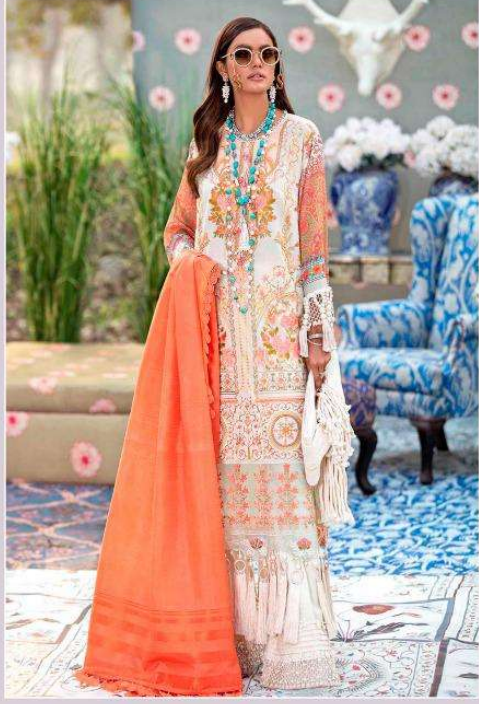

DESTINED
to
DREAM

Imprinted with love and embroidered with promise.

DESTINED
to
DREAM

Imprinted with love and embroidered with promise.

DS

1021

DS

1023

1028

S

1028

SANA SAFINAZ

LAWN - 3

DESIGN NO	DESGRIPTION	RATE
951	TOP : PURE COTTON PRINT WITH EMBROIDERY BOTTOM : COTTON DUPATTA : COTTON MAL MAL PRINT	999
952	TOP : PURE COTTON PRINT WITH EMBROIDERY BOTTOM : COTTON DUPATTA : NAZMIN CHIFFON WITH HEAVY MUKESH WORK	999
953	TOP : PURE COTTON PRINT WITH EMBROIDERY BOTTOM : COTTON PRINT DUPATTA : BUTTERLY NET WITH EMBROIDERY	999
954	TOP : PURE COTTON PRINT WITH EMBROIDERY BOTTOM : COTTON PRINT DUPATTA : BUTTERLY NET WITH EMBROIDERY	999
955	TOP : PURE COTTON PRINT WITH EMBROIDERY BOTTOM : COTTON DUPATTA : NAZMIN CHIFFON WITH HEAVY MUKESH WORK	999
956	TOP : PURE COTTON PRINT WITH EMBROIDERY BOTTOM : COTTON DUPATTA : NAZMIN CHIFFON WITH HEAVY MUKESH WORK	999
957	TOP : PURE COTTON PRINT WITH EMBROIDERY BOTTOM : COTTON DUPATTA : NAZMIN CHIFFON WITH HEAVY MUKESH WORK	999
958	TOP : PURE COTTON PRINT WITH EMBROIDERY BOTTOM : COTTON DUPATTA : COTTON MAL MAL PRINT	999