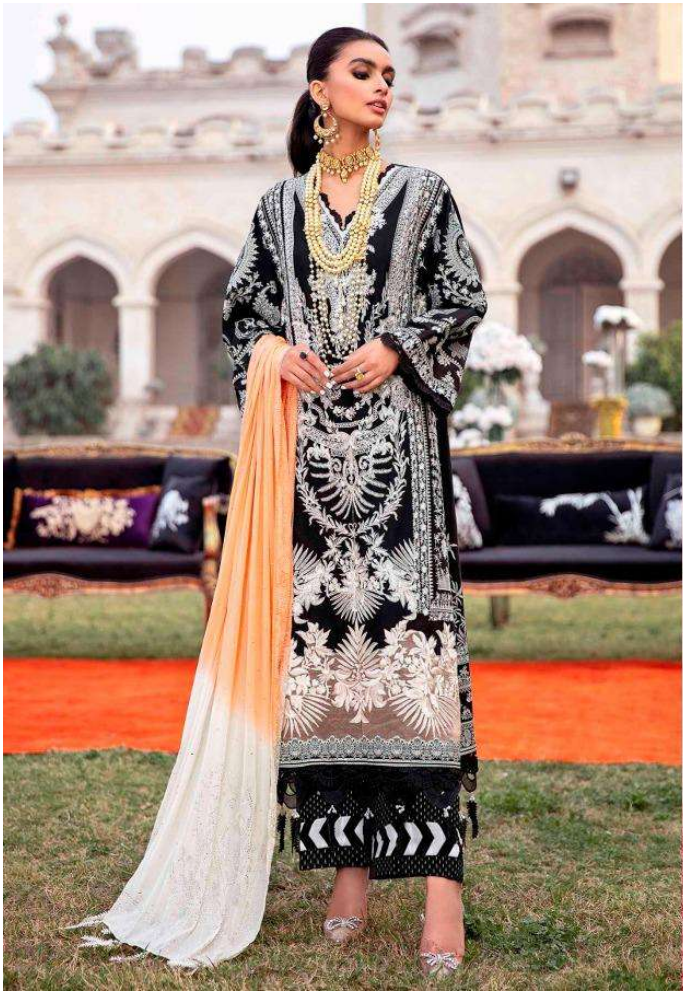

DESTINED
to
DREAM

Imprinted with love and embroidered with promise.

DESTINED
to
DREAM

Imprinted with love and embroidered with promise.

DS

1021

DS

1023

1028

S

1028

SANA SAFINAZ

LAWN - 3

DESIGN NO	DESGRIPTION	RATE
951	TOP : PURE COTTON PRINT WITH EMBROIDERY BOTTOM : COTTON DUPATTA : COTTON MAL MAL PRINT	999
952	TOP : PURE COTTON PRINT WITH EMBROIDERY BOTTOM : COTTON DUPATTA : NAZMIN CHIFFON WITH HEAVY MUKESH WORK	999
953	TOP : PURE COTTON PRINT WITH EMBROIDERY BOTTOM : COTTON PRINT DUPATTA : BUTTERLY NET WITH EMBROIDERY	999
954	TOP : PURE COTTON PRINT WITH EMBROIDERY BOTTOM : COTTON PRINT DUPATTA : BUTTERLY NET WITH EMBROIDERY	999
955	TOP : PURE COTTON PRINT WITH EMBROIDERY BOTTOM : COTTON DUPATTA : NAZMIN CHIFFON WITH HEAVY MUKESH WORK	999
956	TOP : PURE COTTON PRINT WITH EMBROIDERY BOTTOM : COTTON DUPATTA : NAZMIN CHIFFON WITH HEAVY MUKESH WORK	999
957	TOP : PURE COTTON PRINT WITH EMBROIDERY BOTTOM : COTTON DUPATTA : NAZMIN CHIFFON WITH HEAVY MUKESH WORK	999
958	TOP : PURE COTTON PRINT WITH EMBROIDERY BOTTOM : COTTON DUPATTA : COTTON MAL MAL PRINT	999