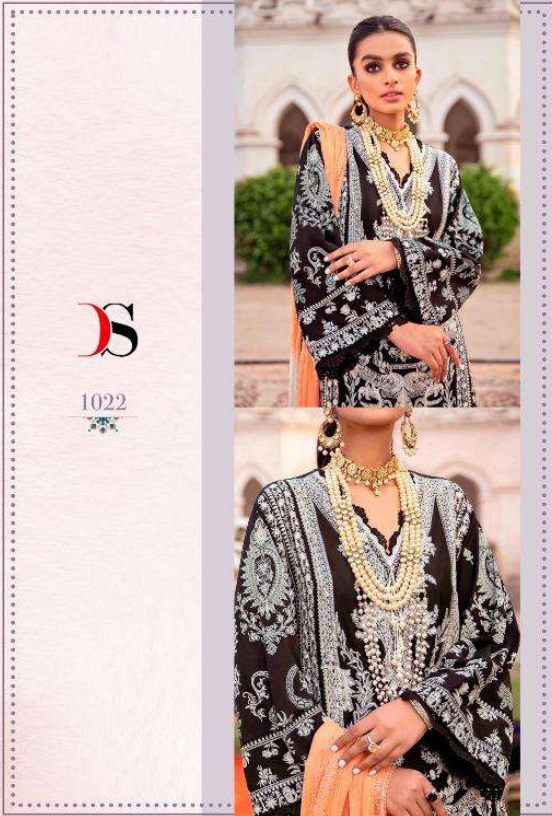

DESTINED
to
DREAM

Imprinted with love and embroidered with promise.

DESTINED
to
DREAM

Imprinted with love and embroidered with promise.

DS

1021

DS

1023

1028

S

1028

SANA SAFINAZ

LAWN - 3

DESIGN NO	DESGRIPTION	RATE
951	TOP : PURE COTTON PRINT WITH EMBROIDERY BOTTOM : COTTON DUPATTA : COTTON MAL MAL PRINT	999
952	TOP : PURE COTTON PRINT WITH EMBROIDERY BOTTOM : COTTON DUPATTA : NAZMIN CHIFFON WITH HEAVY MUKESH WORK	999
953	TOP : PURE COTTON PRINT WITH EMBROIDERY BOTTOM : COTTON PRINT DUPATTA : BUTTERLY NET WITH EMBROIDERY	999
954	TOP : PURE COTTON PRINT WITH EMBROIDERY BOTTOM : COTTON PRINT DUPATTA : BUTTERLY NET WITH EMBROIDERY	999
955	TOP : PURE COTTON PRINT WITH EMBROIDERY BOTTOM : COTTON DUPATTA : NAZMIN CHIFFON WITH HEAVY MUKESH WORK	999
956	TOP : PURE COTTON PRINT WITH EMBROIDERY BOTTOM : COTTON DUPATTA : NAZMIN CHIFFON WITH HEAVY MUKESH WORK	999
957	TOP : PURE COTTON PRINT WITH EMBROIDERY BOTTOM : COTTON DUPATTA : NAZMIN CHIFFON WITH HEAVY MUKESH WORK	999
958	TOP : PURE COTTON PRINT WITH EMBROIDERY BOTTOM : COTTON DUPATTA : COTTON MAL MAL PRINT	999