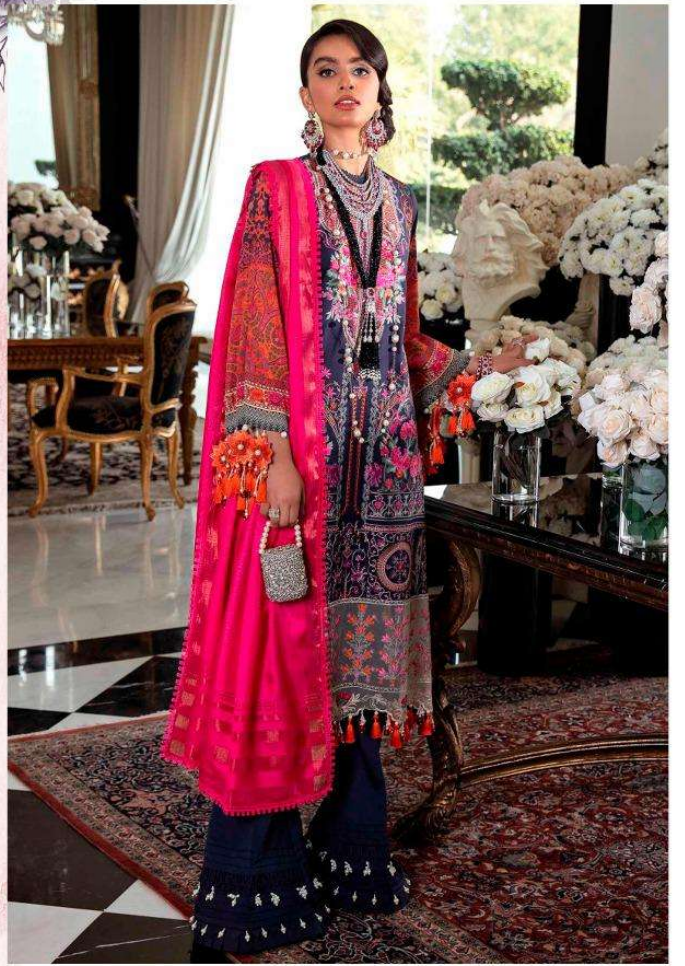

1028

S

1028

SANA SAFINAZ

LAWN - 3

DESIGN NO	DESGRIPTION	RATE
951	TOP : PURE COTTON PRINT WITH EMBROIDERY BOTTOM : COTTON DUPATTA : COTTON MAL MAL PRINT	999
952	TOP : PURE COTTON PRINT WITH EMBROIDERY BOTTOM : COTTON DUPATTA : NAZMIN CHIFFON WITH HEAVY MUKESH WORK	999
953	TOP : PURE COTTON PRINT WITH EMBROIDERY BOTTOM : COTTON PRINT DUPATTA : BUTTERLY NET WITH EMBROIDERY	999
954	TOP : PURE COTTON PRINT WITH EMBROIDERY BOTTOM : COTTON PRINT DUPATTA : BUTTERLY NET WITH EMBROIDERY	999
955	TOP : PURE COTTON PRINT WITH EMBROIDERY BOTTOM : COTTON DUPATTA : NAZMIN CHIFFON WITH HEAVY MUKESH WORK	999
956	TOP : PURE COTTON PRINT WITH EMBROIDERY BOTTOM : COTTON DUPATTA : NAZMIN CHIFFON WITH HEAVY MUKESH WORK	999
957	TOP : PURE COTTON PRINT WITH EMBROIDERY BOTTOM : COTTON DUPATTA : NAZMIN CHIFFON WITH HEAVY MUKESH WORK	999
958	TOP : PURE COTTON PRINT WITH EMBROIDERY BOTTOM : COTTON DUPATTA : COTTON MAL MAL PRINT	999