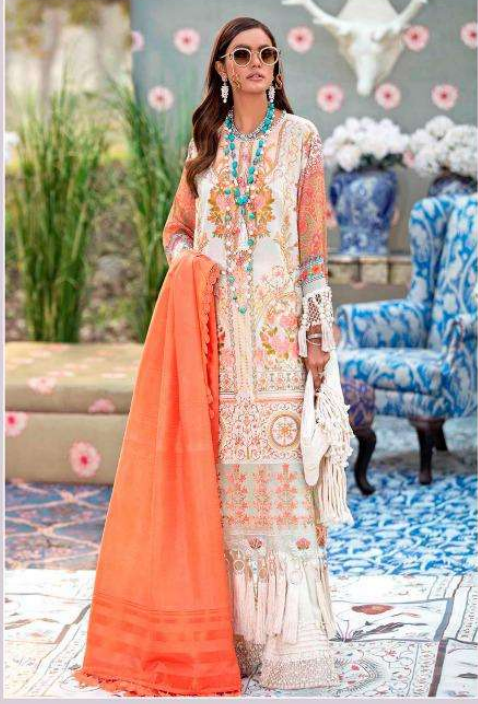

DESTINED
to
DREAM

Imprinted with love and embroidered with promise.

DESTINED
to
DREAM

Imprinted with love and embroidered with promise.

DS

1021

DS

1023

1028

S

1028

SANA SAFINAZ

LAWN - 3

DESIGN NO	DESGRIPTION	RATE
951	TOP : PURE COTTON PRINT WITH EMBROIDERY BOTTOM : COTTON DUPATTA : COTTON MAL MAL PRINT	999
952	TOP : PURE COTTON PRINT WITH EMBROIDERY BOTTOM : COTTON DUPATTA : NAZMIN CHIFFON WITH HEAVY MUKESH WORK	999
953	TOP : PURE COTTON PRINT WITH EMBROIDERY BOTTOM : COTTON PRINT DUPATTA : BUTTERLY NET WITH EMBROIDERY	999
954	TOP : PURE COTTON PRINT WITH EMBROIDERY BOTTOM : COTTON PRINT DUPATTA : BUTTERLY NET WITH EMBROIDERY	999
955	TOP : PURE COTTON PRINT WITH EMBROIDERY BOTTOM : COTTON DUPATTA : NAZMIN CHIFFON WITH HEAVY MUKESH WORK	999
956	TOP : PURE COTTON PRINT WITH EMBROIDERY BOTTOM : COTTON DUPATTA : NAZMIN CHIFFON WITH HEAVY MUKESH WORK	999
957	TOP : PURE COTTON PRINT WITH EMBROIDERY BOTTOM : COTTON DUPATTA : NAZMIN CHIFFON WITH HEAVY MUKESH WORK	999
958	TOP : PURE COTTON PRINT WITH EMBROIDERY BOTTOM : COTTON DUPATTA : COTTON MAL MAL PRINT	999