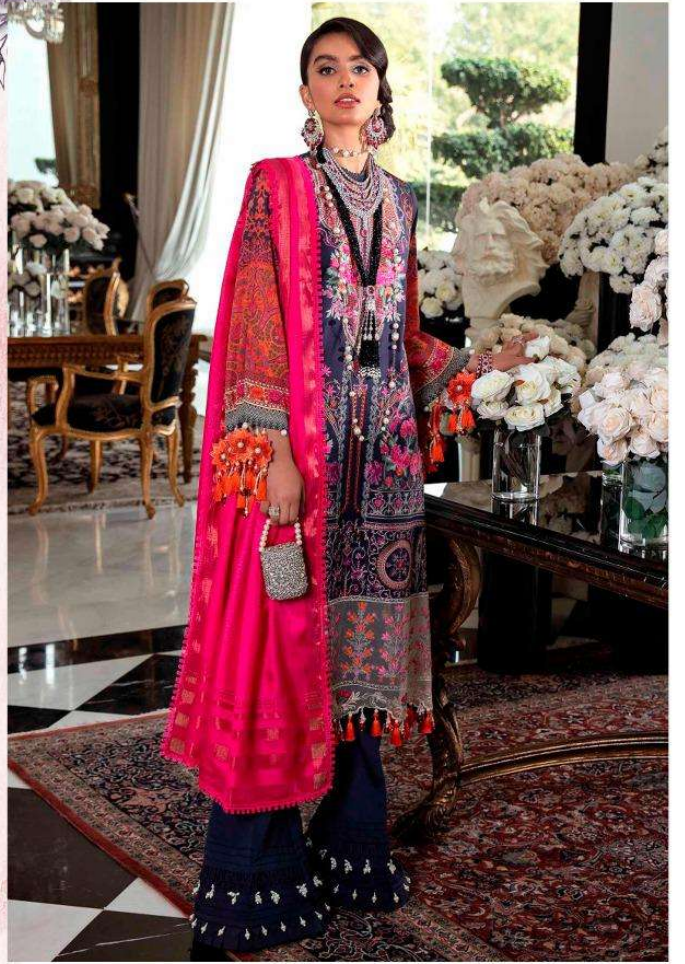

1028

S

1028

SANA SAFINAZ

LAWN - 3

DESIGN NO	DESGRIPTION	RATE
951	TOP : PURE COTTON PRINT WITH EMBROIDERY BOTTOM : COTTON DUPATTA : COTTON MAL MAL PRINT	999
952	TOP : PURE COTTON PRINT WITH EMBROIDERY BOTTOM : COTTON DUPATTA : NAZMIN CHIFFON WITH HEAVY MUKESH WORK	999
953	TOP : PURE COTTON PRINT WITH EMBROIDERY BOTTOM : COTTON PRINT DUPATTA : BUTTERLY NET WITH EMBROIDERY	999
954	TOP : PURE COTTON PRINT WITH EMBROIDERY BOTTOM : COTTON PRINT DUPATTA : BUTTERLY NET WITH EMBROIDERY	999
955	TOP : PURE COTTON PRINT WITH EMBROIDERY BOTTOM : COTTON DUPATTA : NAZMIN CHIFFON WITH HEAVY MUKESH WORK	999
956	TOP : PURE COTTON PRINT WITH EMBROIDERY BOTTOM : COTTON DUPATTA : NAZMIN CHIFFON WITH HEAVY MUKESH WORK	999
957	TOP : PURE COTTON PRINT WITH EMBROIDERY BOTTOM : COTTON DUPATTA : NAZMIN CHIFFON WITH HEAVY MUKESH WORK	999
958	TOP : PURE COTTON PRINT WITH EMBROIDERY BOTTOM : COTTON DUPATTA : COTTON MAL MAL PRINT	999