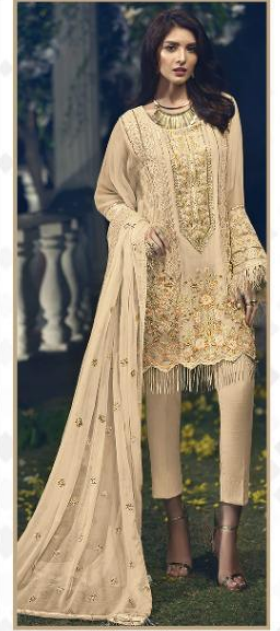

**SHENYL™**
FAB
D.NO.180 B

Top- fox jorjet with heavy emberodery & handwork
Duptta- naznin with heavy emberodery
Bottam inner- heavy shantun

Top- fox jorjet with heavy emberodery & handwork
Duptta- naznin with heavy emberodery
Bottam inner- heavy shantun

Top- fox jorjet with heavy emberodery & handwork
Duptta- naznin with heavy emberodery
Bottam inner- heavy shantun

Top- fox jorjet with heavy emberodery & handwork
Duptta- naznin with heavy emberodery
Bottam inner- heavy shantun

SHENYL™
FAB
D.NO.180 B

Top- fox jorjet with heavy emberodery & handwork
Duptta- naznin with heavy emberodery
Bottam inner- heavy shantun

D.NO.180 A

D.NO.180 B

D.NO.180 C

D.NO.180 D

D.NO.180 E

Top- fox jorjet with heavy emberodery & handwork
Duptta- naznin with heavy emberodery
Bottam inner- heavy shantun