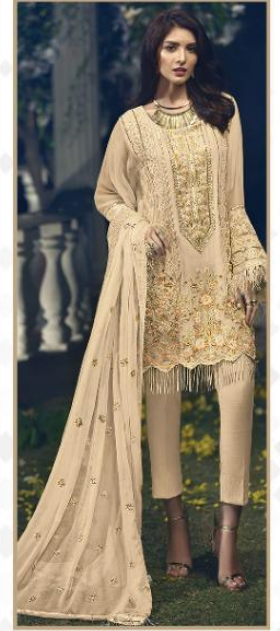

SHENYL™
FAB
D.NO.180 B

Top- fox jorjet with heavy emberodery & handwork
Duptta- naznin with heavy emberodery
Bottam inner- heavy shantun

Top- fox jorjet with heavy emberodery & handwork
Duptta- naznin with heavy emberodery
Bottam inner- heavy shantun

**SHENYL™**
FAB
D.NO.180 E

Top- fox jorjet with heavy emberodery & handwork
Duptta- naznin with heavy emberodery
Bottam inner- heavy shantun

Top- fox jorjet with heavy emberodery & handwork
Duptta- naznin with heavy emberodery
Bottam inner- heavy shantun

**SHENYL™**
FAB
D.NO.180 B

Top- fox jorjet with heavy emberodery & handwork
Duptta- naznin with heavy emberodery
Bottam inner- heavy shantun

D.NO.180 A

D.NO.180 B

D.NO.180 C

D.NO.180 D

D.NO.180 E

Top- fox jorjet with heavy emberodery & handwork
Duptta- naznin with heavy emberodery
Bottam inner- heavy shantun