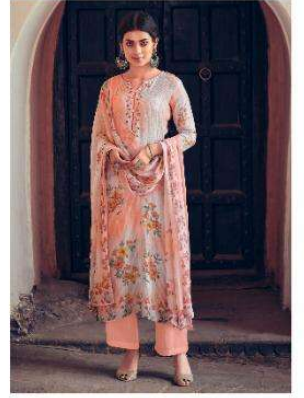

ZEBAISH

VOL-02

KARMA

1029

KARMA
FASHION LTD.

1031

KAMA
DESIGN BY 113

1030

ZEBAISH

VOL-02

1026

1027

1028

1029

1030

1031

1032

KARMA[®]
FRENDSHIP LTD.

ZEBAISH

VOL.02

DESIGN NO.	Description	RATE
1026	Muslin Embroidered Digital Print Top And Pure Chiffon Digital Print Dupatta	2095
1027	Muslin Embroidered Digital Print Top And Pure Chiffon Digital Print Dupatta	2095
1028	Muslin Embroidered Digital Print Top And Pure Chiffon Digital Print Dupatta	2095
1029	Muslin Embroidered Digital Print Top And Pure Chiffon Digital Print Dupatta	2095
1030	Muslin Embroidered Digital Print Top And Pure Chiffon Digital Print Dupatta	2095
1031	Muslin Embroidered Digital Print Top And Pure Chiffon Digital Print Dupatta	2095
1032	Muslin Embroidered Digital Print Top And Pure Chiffon Digital Print Dupatta	2095