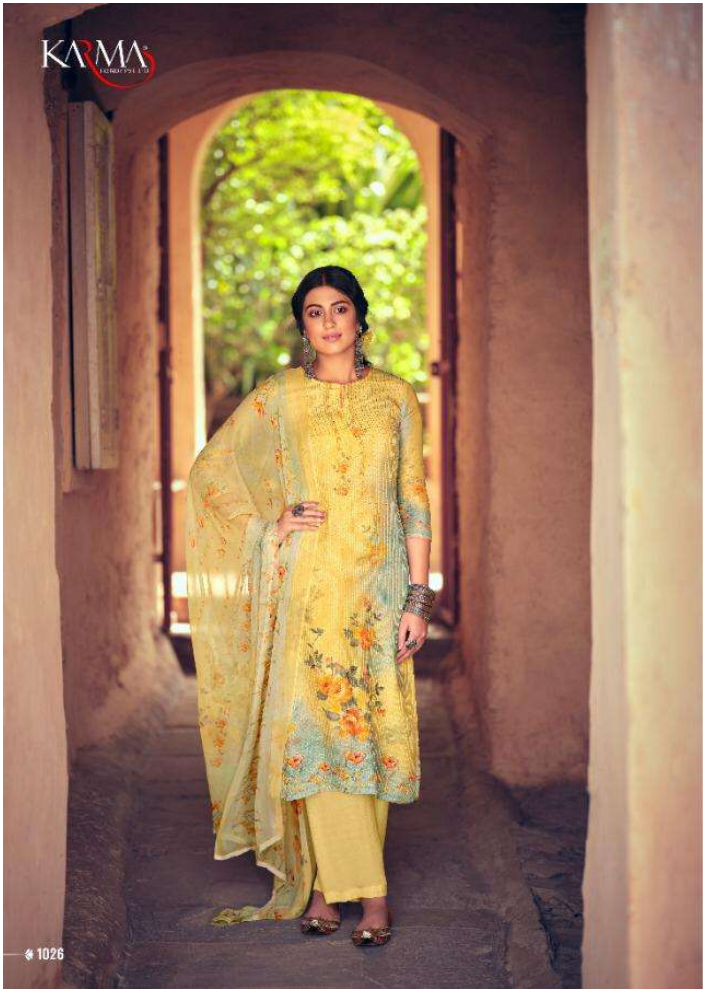

ZEBAISH

VOL-02

KARMA

1029

KARMA
FASHION LTD.

1031

KAMA
DESIGN BY 113

1030

ZEBAISH

VOL-02

1026

1027

1028

1029

1030

1031

1032

KARMA[®]
FRENDSHIP LTD.

ZEBAISH

VOL.02

DESIGN NO.	Description	RATE
1026	Muslin Embroidered Digital Print Top And Pure Chiffon Digital Print Dupatta	2095
1027	Muslin Embroidered Digital Print Top And Pure Chiffon Digital Print Dupatta	2095
1028	Muslin Embroidered Digital Print Top And Pure Chiffon Digital Print Dupatta	2095
1029	Muslin Embroidered Digital Print Top And Pure Chiffon Digital Print Dupatta	2095
1030	Muslin Embroidered Digital Print Top And Pure Chiffon Digital Print Dupatta	2095
1031	Muslin Embroidered Digital Print Top And Pure Chiffon Digital Print Dupatta	2095
1032	Muslin Embroidered Digital Print Top And Pure Chiffon Digital Print Dupatta	2095

(BOTTOM : - PURE SANTOON)

TOTAL SUITS: 7 FULL SET AMOUNT : 14,665 AVG. AMOUNT 2095