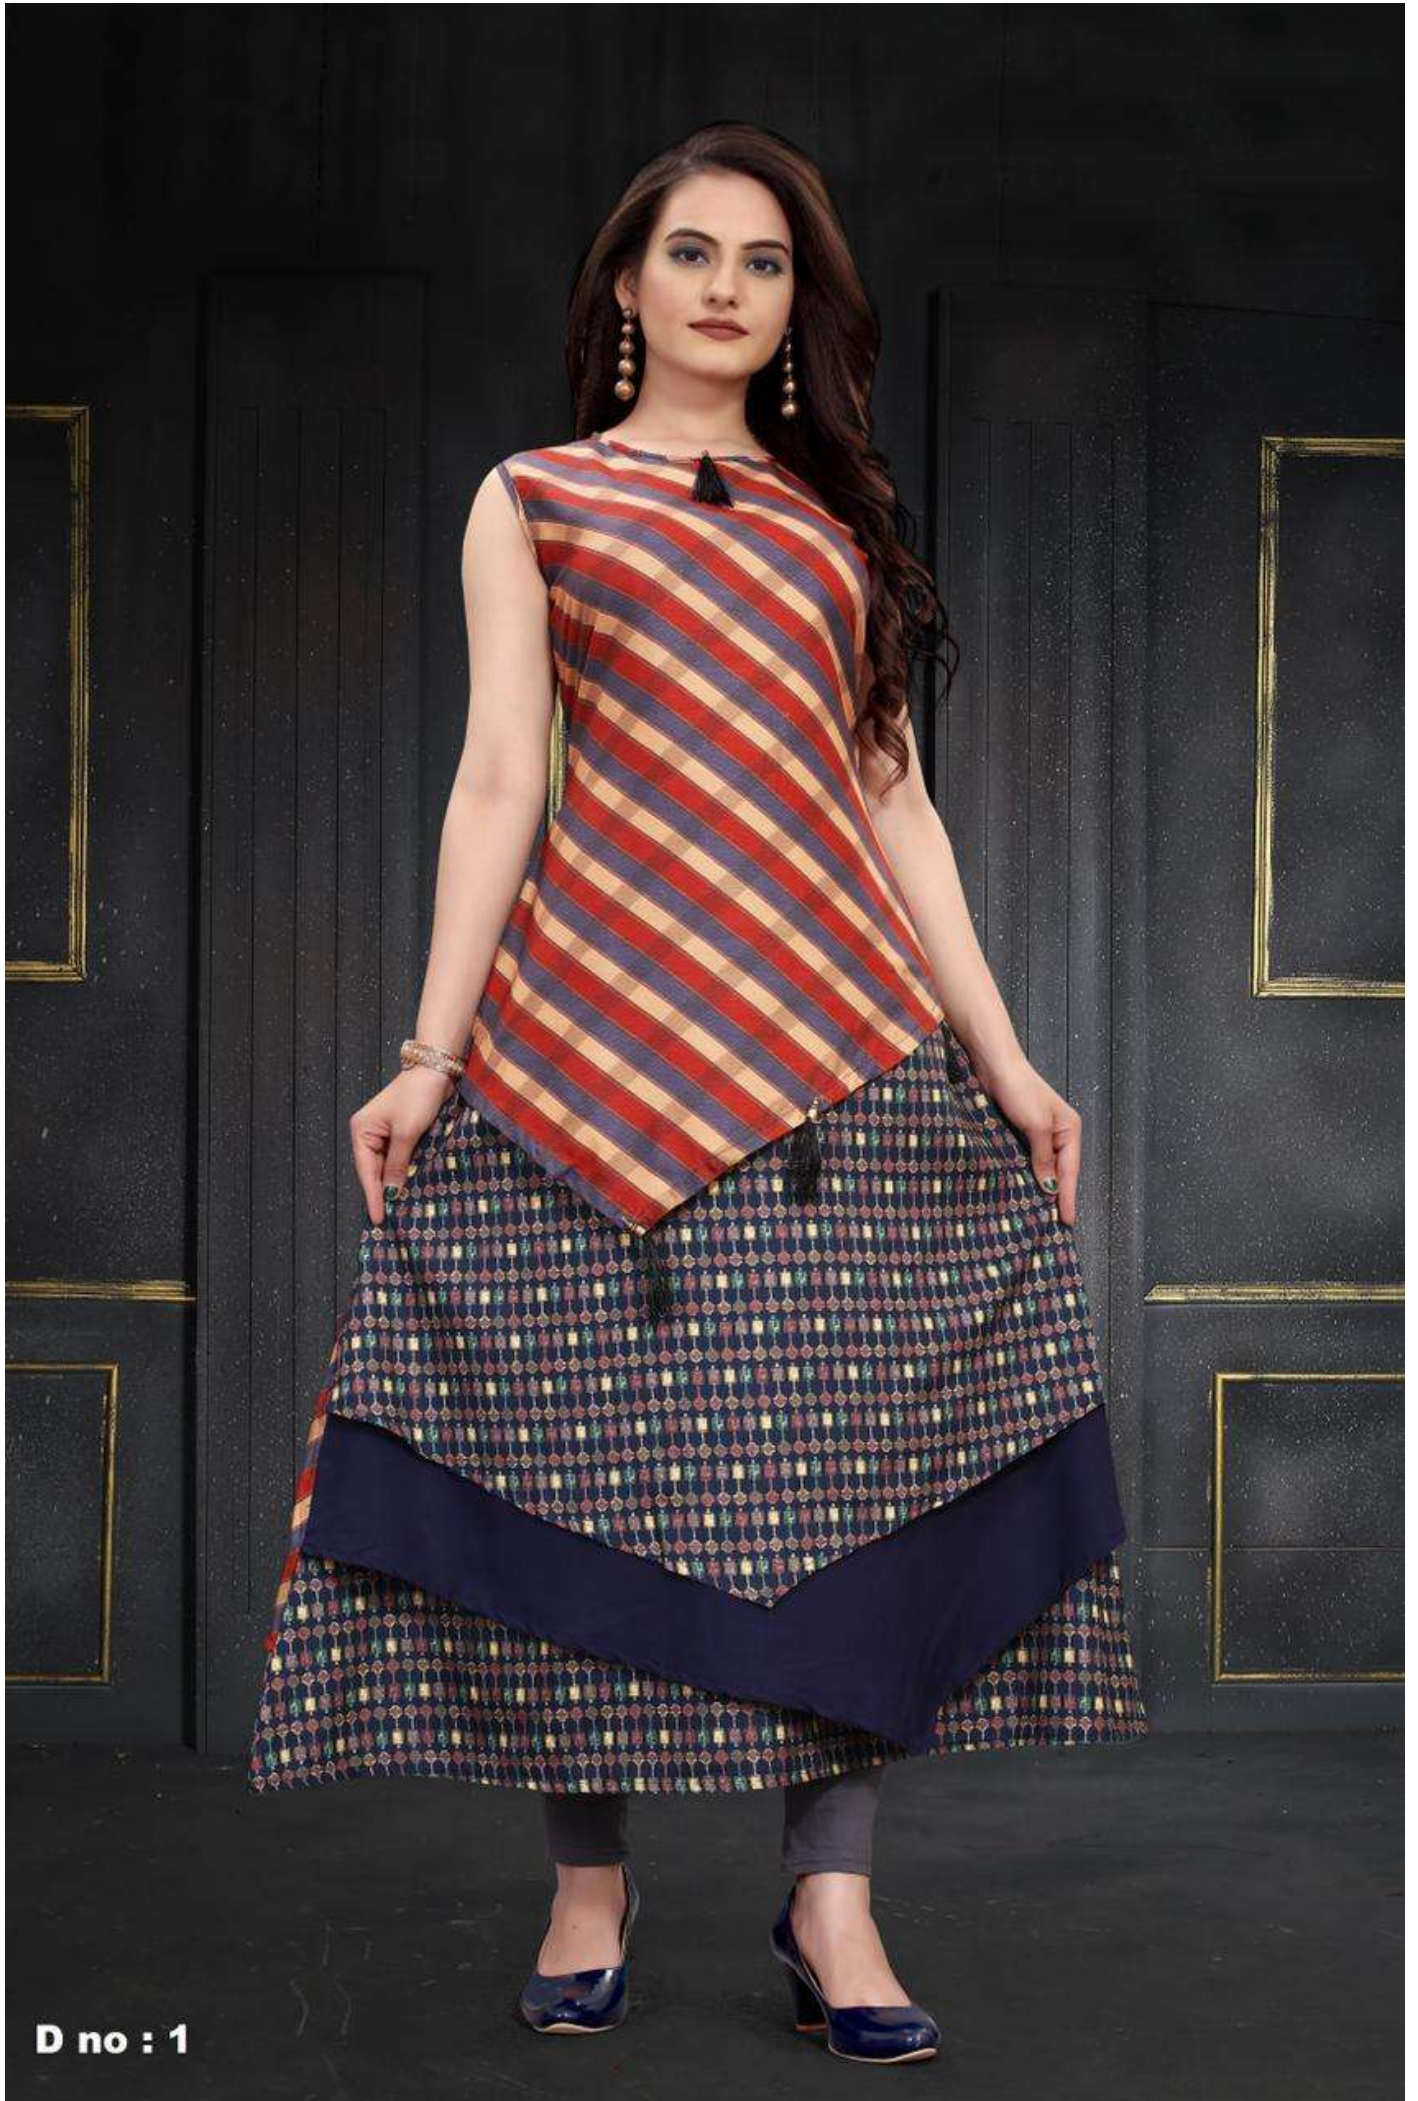

D no : 3

D no : 1

D no : 2

D no : 3

D no : 4

D no : 5

D no : 6

D no : 7

D no : 8

D no : 9

D no : 10

D no : 11

PEAFOWL VOL-68 GOWN

| SKU | FABRIC | | | | COLOUR | | | SIZE | STYLE / WORK | PRICE |
|-----|-------------|------------|--------|------------|----------------|--------|------------|----------------|-----------------------------|------------|
| | GOWN | INNER | BOTTOM | DUPATTA | GOWN | BOTTOM | DUPATTA | | | |
| 1 | Maslin Silk | Micro Crap | - | - | Red & Blue | - | - | S - M - L - XI | Fancy Gown Digital Print | 799/+5%GST |
| 2 | Maslin Silk | Micro Crap | - | - | Cream & Yellow | - | - | S - M - L - XI | Anarkali Gown Digital Print | 799/+5%GST |
| 3 | Maslin Silk | Micro Crap | - | - | Pink & Red | - | - | S - M - L - XI | Anarkali Gown Digital Print | 799/+5%GST |
| 4 | Maslin Silk | Micro Crap | - | - | CANTALOUPE | - | - | S - M - L - XI | Anarkali Gown Digital Print | 799/+5%GST |
| 5 | Maslin Silk | Micro Crap | - | - | Pink | - | - | S - M - L - XI | Anarkali Gown Digital Print | 799/+5%GST |
| 6 | Maslin Silk | Micro Crap | - | - | Yellow | - | - | S - M - L - XI | Anarkali Gown Digital Print | 799/+5%GST |
| 7 | Maslin Silk | Micro Crap | - | - | Cream | - | - | S - M - L - XI | Anarkali Gown Digital Print | 799/+5%GST |
| 8 | Maslin Silk | Micro Crap | - | - | Yellow | - | - | S - M - L - XI | Anarkali Gown Digital Print | 799/+5%GST |
| 9 | Maslin Silk | Micro Crap | - | BRIDAL NET | lotus pink | - | lotus pink | S - M - L - XI | Anarkali Gown Digital Print | 899/+5%GST |
| 10 | Maslin Silk | Micro Crap | - | BRIDAL NET | PISTA | - | PISTA | S - M - L - XI | Anarkali Gown Digital Print | 899/+5%GST |
| 11 | Maslin Silk | Micro Crap | - | - | flamingo pink | - | - | S - M - L - XI | Anarkali Gown Digital Print | 899/+5%GST |