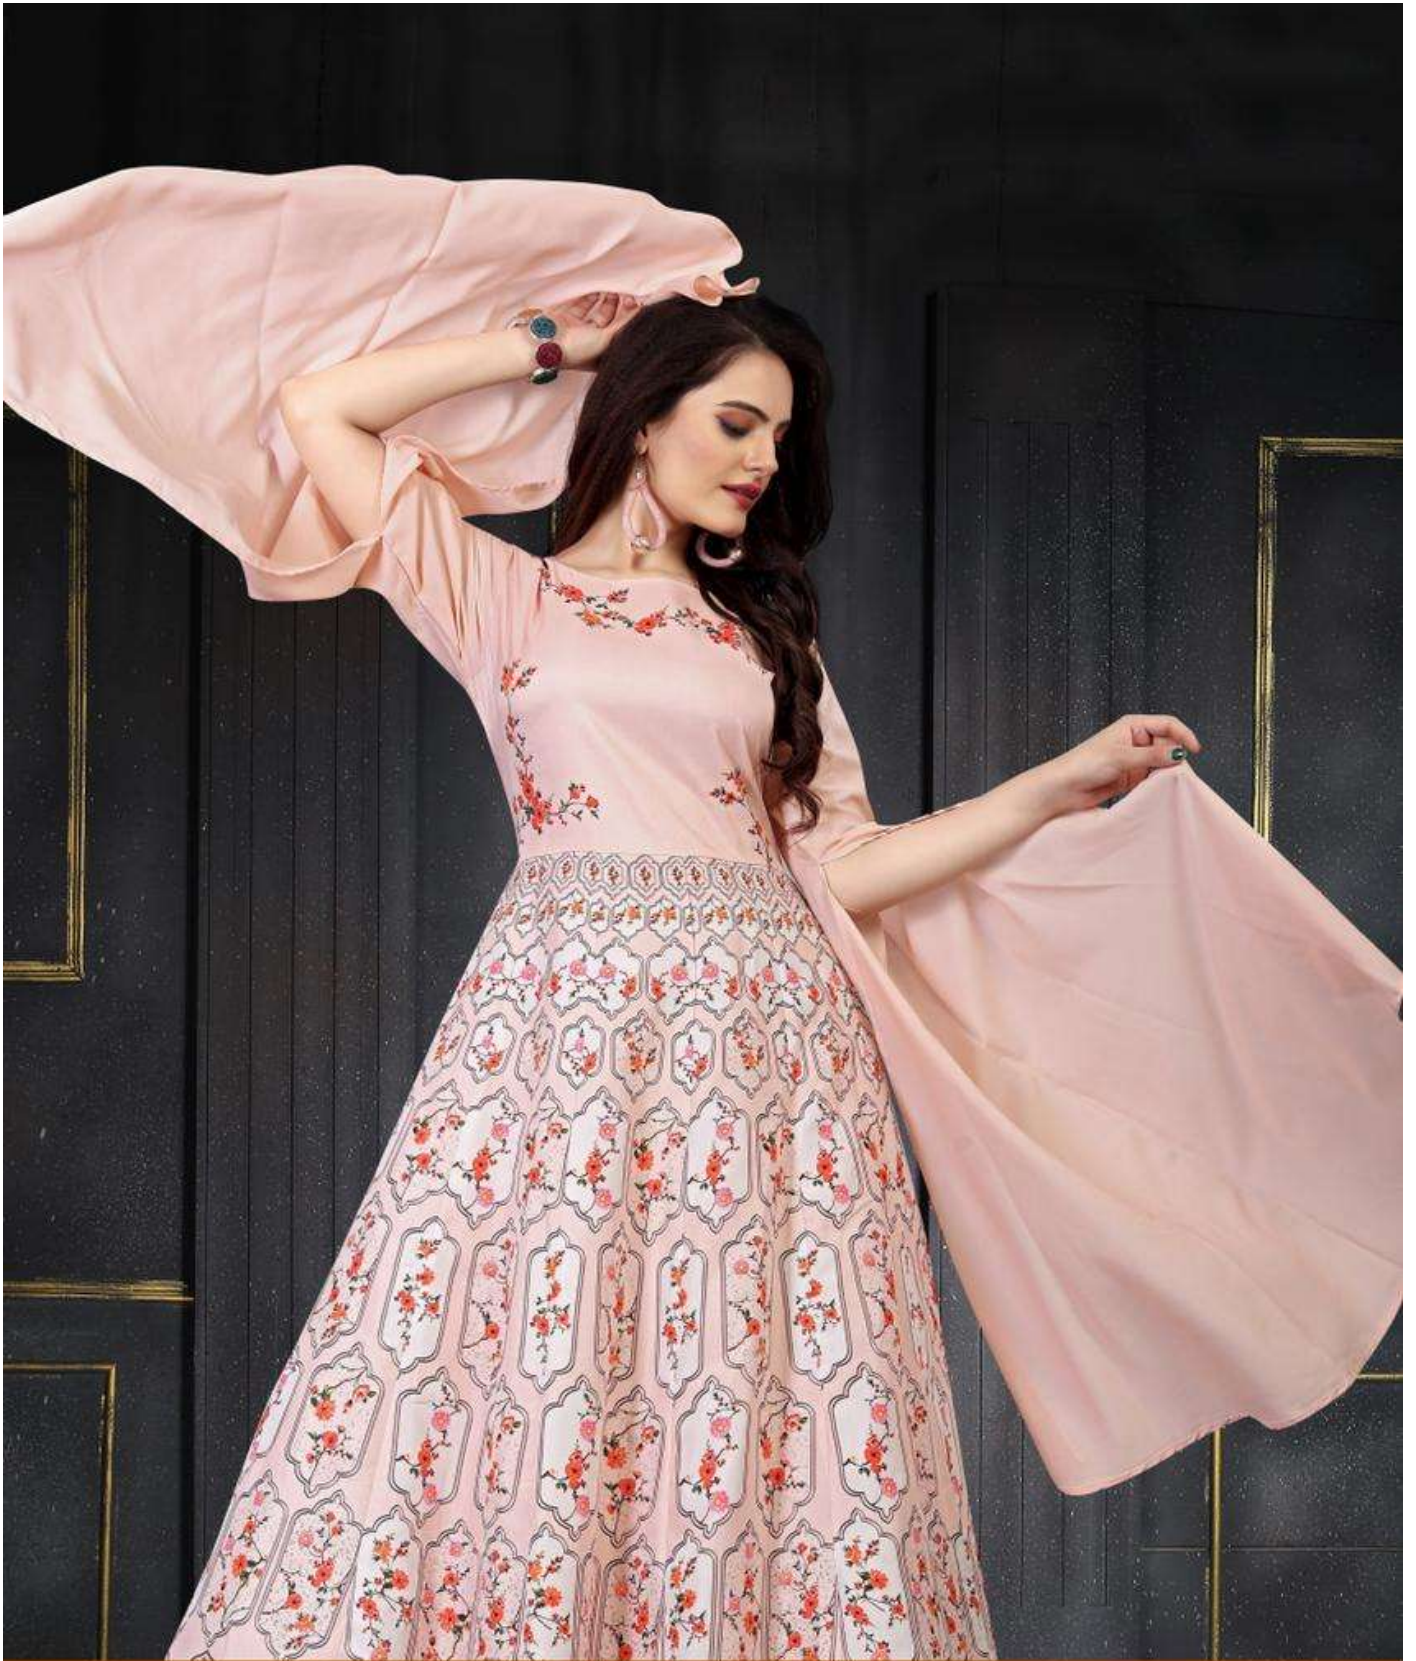

D no : 8

D no : 9

D no : 10

D no : 11

PEAFOWL VOL-68 GOWN

| SKU | FABRIC | | | | COLOUR | | | SIZE | STYLE / WORK | PRICE |
|-----|-------------|------------|--------|------------|----------------|--------|------------|----------------|-----------------------------|------------|
| | GOWN | INNER | BOTTOM | DUPATTA | GOWN | BOTTOM | DUPATTA | | | |
| 1 | Maslin Silk | Micro Crap | - | - | Red & Blue | - | - | S - M - L - XI | Fancy Gown Digital Print | 799/+5%GST |
| 2 | Maslin Silk | Micro Crap | - | - | Cream & Yellow | - | - | S - M - L - XI | Anarkali Gown Digital Print | 799/+5%GST |
| 3 | Maslin Silk | Micro Crap | - | - | Pink & Red | - | - | S - M - L - XI | Anarkali Gown Digital Print | 799/+5%GST |
| 4 | Maslin Silk | Micro Crap | - | - | CANTALOUPE | - | - | S - M - L - XI | Anarkali Gown Digital Print | 799/+5%GST |
| 5 | Maslin Silk | Micro Crap | - | - | Pink | - | - | S - M - L - XI | Anarkali Gown Digital Print | 799/+5%GST |
| 6 | Maslin Silk | Micro Crap | - | - | Yellow | - | - | S - M - L - XI | Anarkali Gown Digital Print | 799/+5%GST |
| 7 | Maslin Silk | Micro Crap | - | - | Cream | - | - | S - M - L - XI | Anarkali Gown Digital Print | 799/+5%GST |
| 8 | Maslin Silk | Micro Crap | - | - | Yellow | - | - | S - M - L - XI | Anarkali Gown Digital Print | 799/+5%GST |
| 9 | Maslin Silk | Micro Crap | - | BRIDAL NET | lotus pink | - | lotus pink | S - M - L - XI | Anarkali Gown Digital Print | 899/+5%GST |
| 10 | Maslin Silk | Micro Crap | - | BRIDAL NET | PISTA | - | PISTA | S - M - L - XI | Anarkali Gown Digital Print | 899/+5%GST |
| 11 | Maslin Silk | Micro Crap | - | - | flamingo pink | - | - | S - M - L - XI | Anarkali Gown Digital Print | 899/+5%GST |