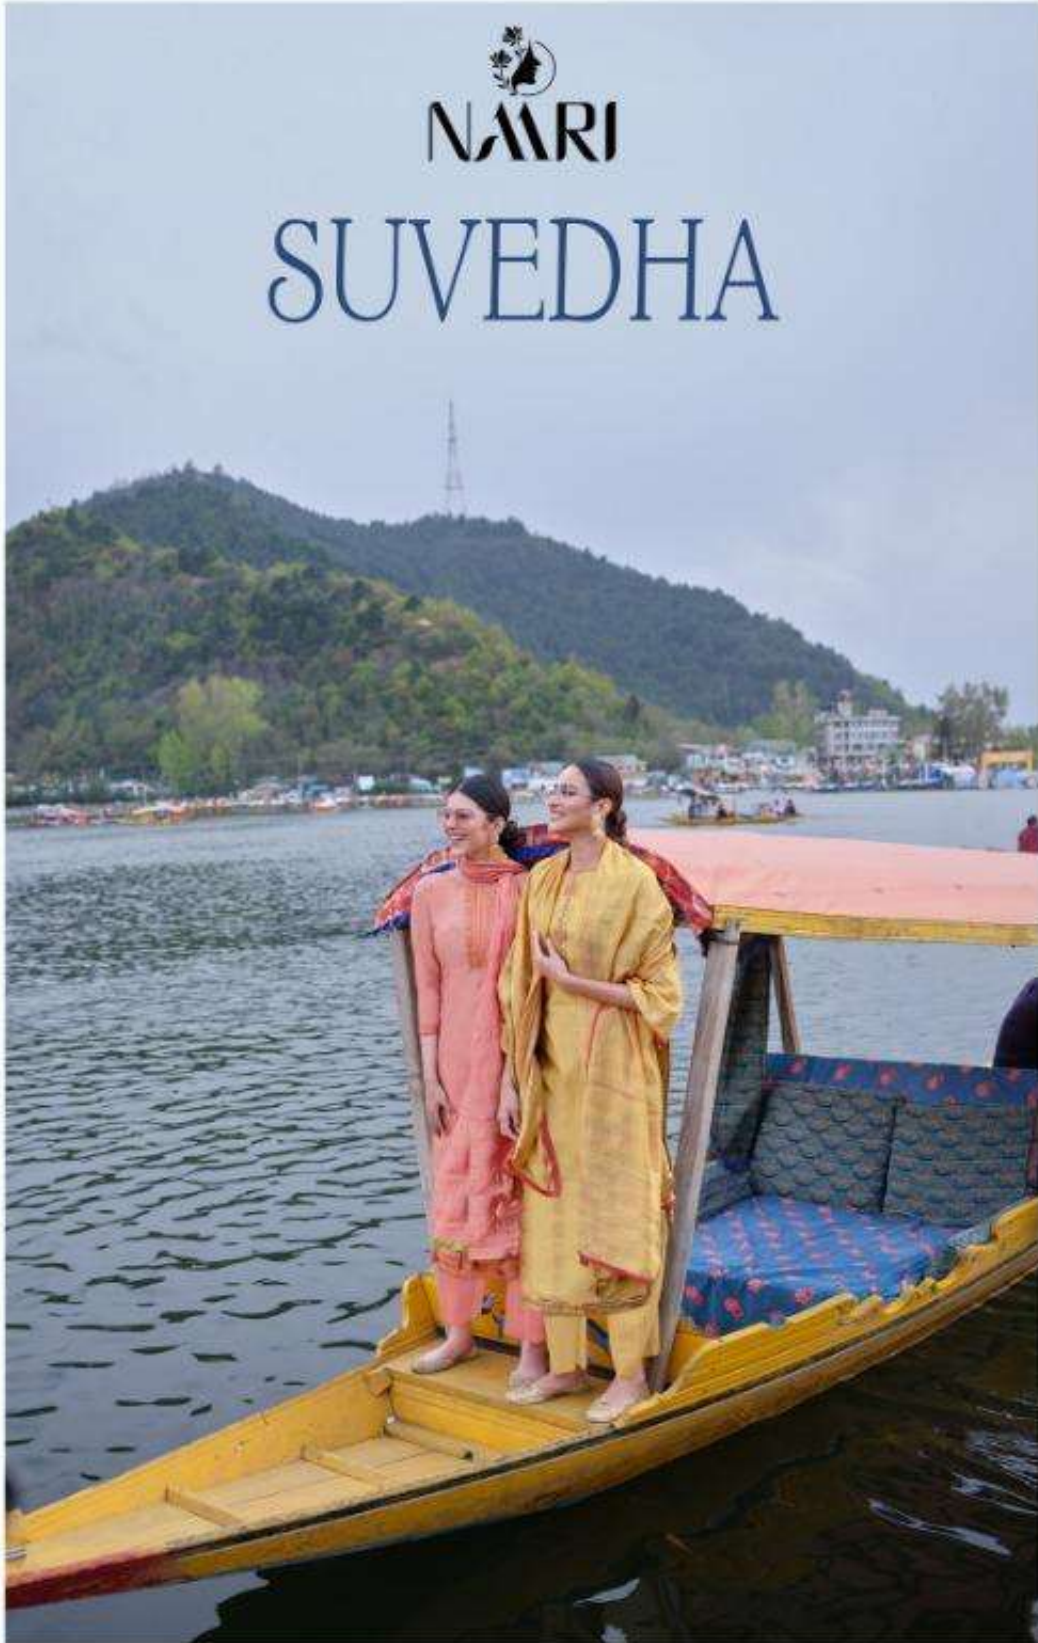

NARI

SUVEDHA