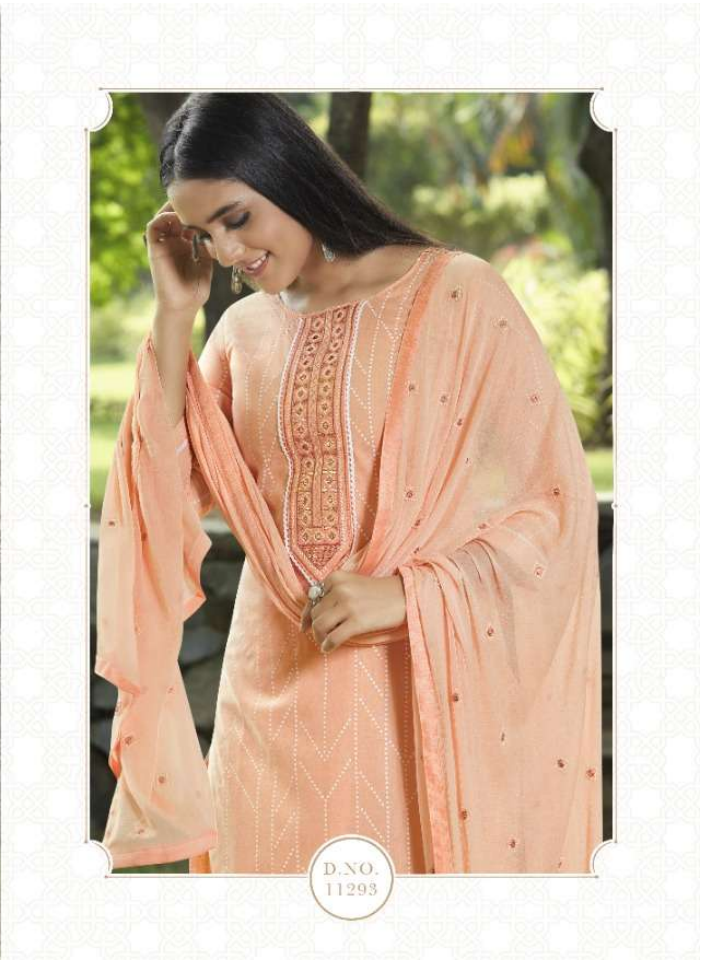

11294

11295

D.NO.  
11291

11291

11292

11293

11295

**TOP :- Soft Cotton Print With Sequence Work**

**BOTTOM :- Soft Cotton Print**

**DUPATTA :- Nazneen With Work**

**No. of Designs :- 05**

**Catalogue :- BANSRI**

**Rate :- 525/-**