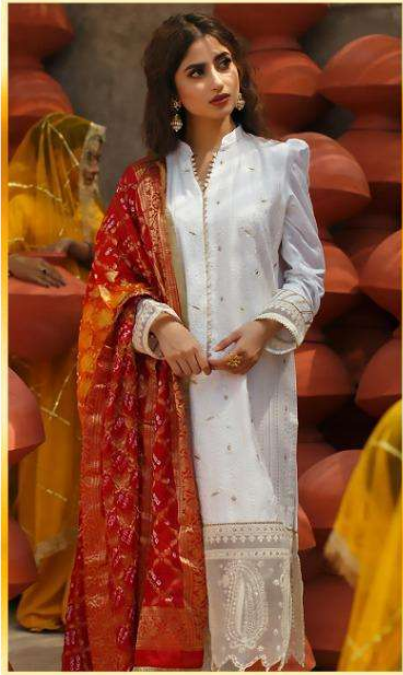

1722

**Qalamkar**  
Lawn Collection  
Vol-3

1723

**Qalamkar**  
Lawn Collection  
Vol-3

1721

**Qalamkar**  
Lawn Collection  
Vol-3

Shree

**Qalamkar**  
Lawn Collection  
Vol-3

1726

**Qalamkar**  
Lawn Collection  
Vol-3

**Qalamkar**  
Lawn Collection  
Vol-3

Shree  
2023

Shree®

**Qalamkar**  
Lawn Collection  
Vol-3

**Qalamkar**  
Lawn Collection  
Vol-3

Shree  
PACB

Qalamkar  
Lawn Collection  
Vol-3

Shree

**Qalamkar**  
Lawn Collection  
Vol-3

Shree

**Qalamkar**  
Lawn Collection  
Vol-3

1721

1722

1723

1724

1725

1726

Hiello to everyone  
**Shree FABRS**  
present new looking and stylish printed designs

**Qalamkar**  
Lawn Collection Vol-3

| D.NO. | TOP   | BOTTOM    | DUPATTA                            | RATE    |
|-------|---|-----------|------------------------------------|---------|
| 1721  | CAMBRIC COTTON WITH SCHIFFLI WORK (BACK PRINT)    | SEMI LAWN | ORGANZA DIGITAL PRINT              | 1189.00 |
| 1722  | CAMBRIC COTTON WITH SCHIFFLI WORK (BACK PRINT)    | SEMI LAWN | KOTA CHEX DIGITAL PRINT            | 1289.00 |
| 1723  | CAMBRIC COTTON WITH HEAVY EMBROIDERY (BACK PRINT) | SEMI LAWN | CHINON (WORK)                      | 1399.00 |
| 1724  | CAMBRIC COTTON WITH HEAVY EMBROIDERY              | SEMI LAWN | ORGANZA DIGITAL CUT PEST MOTI WORK | 1319.00 |
| 1725  | CAMBRIC COTTON WITH HEAVY EMBROIDERY (BACK PRINT) | SEMI LAWN | TABBY DIGITAL PRINT                | 1349.00 |
| 1726  | CAMBRIC COTTON WITH HEAVY EMBROIDERY              | SEMI LAWN | BANARASI JACQUARD DIGITAL PRINT    | 1249.00 |