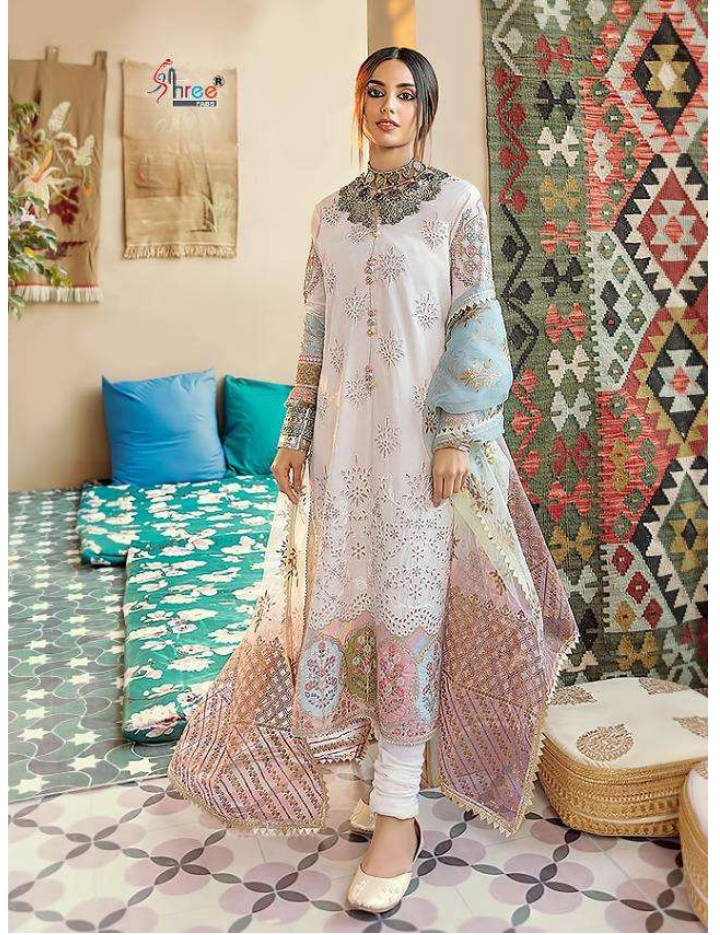

1722

**Qalamkar**  
Lawn Collection  
Vol-3

1723

**Qalamkar**  
Lawn Collection  
Vol-3

1721

**Qalamkar**  
Lawn Collection  
Vol-3

Shree

**Qalamkar**  
Lawn Collection  
Vol-3

1726

**Qalamkar**  
Lawn Collection  
Vol-3

**Qalamkar**  
Lawn Collection  
Vol-3

Shree  
2023

Shree®

**Qalamkar**  
Lawn Collection  
Vol-3

**Qalamkar**  
Lawn Collection  
Vol-3

Shree  
PACB

1724

1725

1726

Hiello to everyone  
**Shree FABRS**  
present new looking and stylish printed designs

**Qalamkar**  
Lawn Collection Vol-3

| D.NO. | TOP   | BOTTOM    | DUPATTA                            | RATE    |
|-------|---|-----------|------------------------------------|---------|
| 1721  | CAMBRIC COTTON WITH SCHIFFLI WORK (BACK PRINT)    | SEMI LAWN | ORGANZA DIGITAL PRINT              | 1189.00 |
| 1722  | CAMBRIC COTTON WITH SCHIFFLI WORK (BACK PRINT)    | SEMI LAWN | KOTA CHEX DIGITAL PRINT            | 1289.00 |
| 1723  | CAMBRIC COTTON WITH HEAVY EMBROIDERY (BACK PRINT) | SEMI LAWN | CHINON (WORK)                      | 1399.00 |
| 1724  | CAMBRIC COTTON WITH HEAVY EMBROIDERY              | SEMI LAWN | ORGANZA DIGITAL CUT PEST MOTI WORK | 1319.00 |
| 1725  | CAMBRIC COTTON WITH HEAVY EMBROIDERY (BACK PRINT) | SEMI LAWN | TABBY DIGITAL PRINT                | 1349.00 |
| 1726  | CAMBRIC COTTON WITH HEAVY EMBROIDERY              | SEMI LAWN | BANARASI JACQUARD DIGITAL PRINT    | 1249.00 |