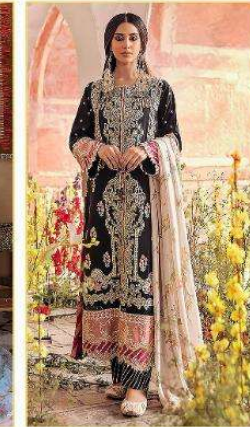

1722

**Qalamkar**  
Lawn Collection  
Vol-3

1723

**Qalamkar**  
Lawn Collection  
Vol-3

1721

**Qalamkar**  
Lawn Collection  
Vol-3

Shree

**Qalamkar**  
Lawn Collection  
Vol-3

1726

**Qalamkar**  
Lawn Collection  
Vol-3

**Qalamkar**  
Lawn Collection  
Vol-3

Shree  
2023

Shree®

**Qalamkar**  
Lawn Collection  
Vol-3

**Qalamkar**  
Lawn Collection  
Vol-3

Shree  
PACB

Qalamkar  
Lawn Collection  
Vol-3

Shree

**Qalamkar**  
Lawn Collection  
Vol-3

Shree

**Qalamkar**  
Lawn Collection  
Vol-3

1721

1722

1723

1724

1725

1726

Hiello to everyone  
**Shree FABRS**  
present new looking and stylish printed designs

**Qalamkar**  
Lawn Collection Vol-3

| D.NO. | TOP   | BOTTOM    | DUPATTA                            | RATE    |
|-------|---|-----------|------------------------------------|---------|
| 1721  | CAMBRIC COTTON WITH SCHIFFLI WORK (BACK PRINT)    | SEMI LAWN | ORGANZA DIGITAL PRINT              | 1189.00 |
| 1722  | CAMBRIC COTTON WITH SCHIFFLI WORK (BACK PRINT)    | SEMI LAWN | KOTA CHEX DIGITAL PRINT            | 1289.00 |
| 1723  | CAMBRIC COTTON WITH HEAVY EMBROIDERY (BACK PRINT) | SEMI LAWN | CHINON (WORK)                      | 1399.00 |
| 1724  | CAMBRIC COTTON WITH HEAVY EMBROIDERY              | SEMI LAWN | ORGANZA DIGITAL CUT PEST MOTI WORK | 1319.00 |
| 1725  | CAMBRIC COTTON WITH HEAVY EMBROIDERY (BACK PRINT) | SEMI LAWN | TABBY DIGITAL PRINT                | 1349.00 |
| 1726  | CAMBRIC COTTON WITH HEAVY EMBROIDERY              | SEMI LAWN | BANARASI JACQUARD DIGITAL PRINT    | 1249.00 |