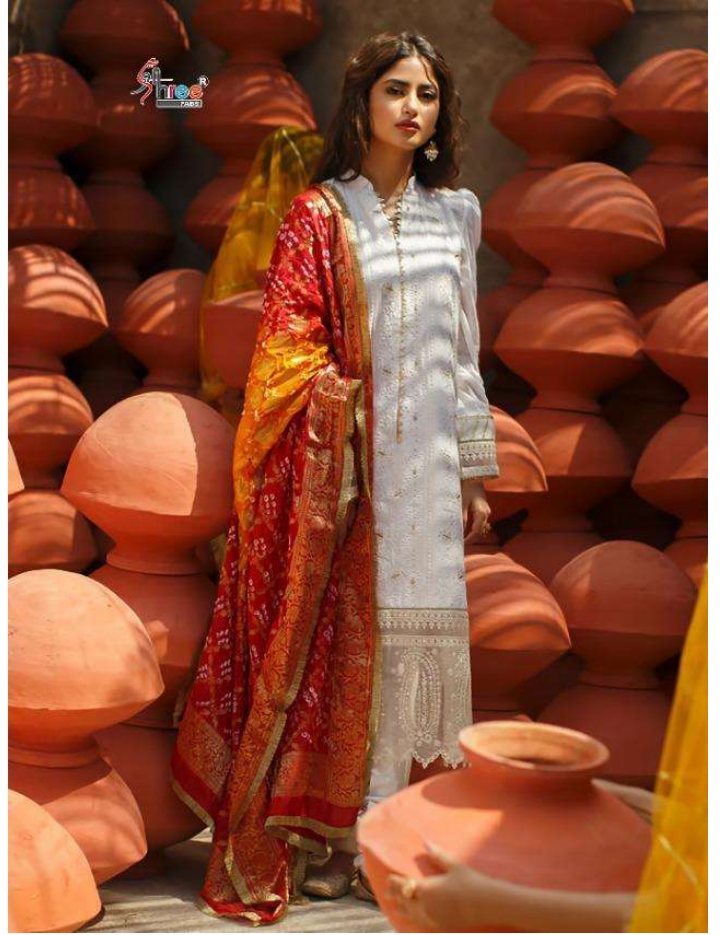

1726

Qalamkar
Lawn Collection
Vol-3