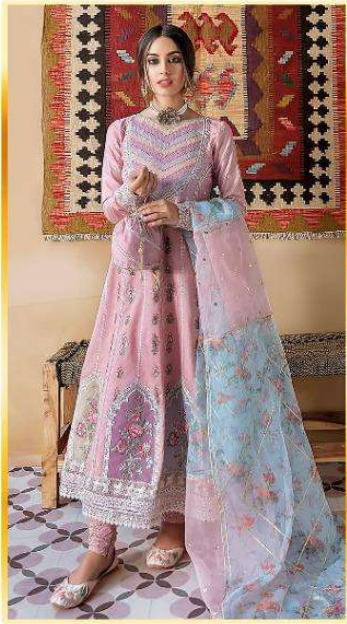

1722

**Qalamkar**  
Lawn Collection  
Vol-3

1723

**Qalamkar**  
Lawn Collection  
Vol-3

1721

**Qalamkar**  
Lawn Collection  
Vol-3

Shree

**Qalamkar**  
Lawn Collection  
Vol-3

1726

**Qalamkar**  
Lawn Collection  
Vol-3

**Qalamkar**  
Lawn Collection  
Vol-3

Shree  
2023

Shree®

**Qalamkar**  
Lawn Collection  
Vol-3

**Qalamkar**  
Lawn Collection  
Vol-3

Shree  
PACB

Qalamkar  
Lawn Collection  
Vol-3

Shree

**Qalamkar**  
Lawn Collection  
Vol-3

Shree

**Qalamkar**  
Lawn Collection  
Vol-3

1721

1722

1723

1724

1725

1726

Hiello to everyone  
**Shree FABRS**  
present new looking and stylish printed designs

**Qalamkar**  
Lawn Collection Vol-3

| D.NO. | TOP   | BOTTOM    | DUPATTA                            | RATE    |
|-------|---|-----------|------------------------------------|---------|
| 1721  | CAMBRIC COTTON WITH SCHIFFLI WORK (BACK PRINT)    | SEMI LAWN | ORGANZA DIGITAL PRINT              | 1189.00 |
| 1722  | CAMBRIC COTTON WITH SCHIFFLI WORK (BACK PRINT)    | SEMI LAWN | KOTA CHEX DIGITAL PRINT            | 1289.00 |
| 1723  | CAMBRIC COTTON WITH HEAVY EMBROIDERY (BACK PRINT) | SEMI LAWN | CHINON (WORK)                      | 1399.00 |
| 1724  | CAMBRIC COTTON WITH HEAVY EMBROIDERY              | SEMI LAWN | ORGANZA DIGITAL CUT PEST MOTI WORK | 1319.00 |
| 1725  | CAMBRIC COTTON WITH HEAVY EMBROIDERY (BACK PRINT) | SEMI LAWN | TABBY DIGITAL PRINT                | 1349.00 |
| 1726  | CAMBRIC COTTON WITH HEAVY EMBROIDERY              | SEMI LAWN | BANARASI JACQUARD DIGITAL PRINT    | 1249.00 |