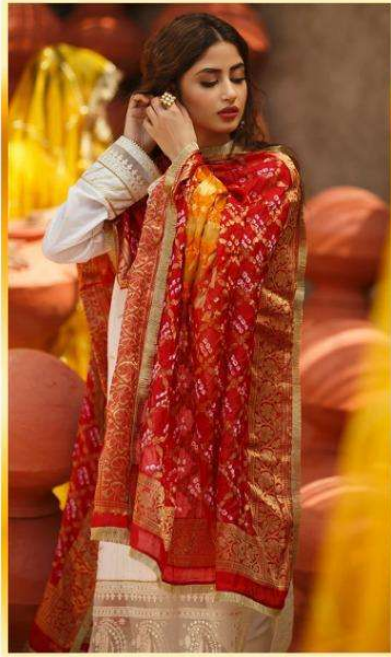

# Qalamkar

Lawn Collection  
Vol-3

1724

**Qalamkar**  
Lawn Collection  
Vol-3

1726

**Qalamkar**  
Lawn Collection  
Vol-3

1725

**Qalamkar**  
Lawn Collection  
Vol-3

1722

**Qalamkar**  
Lawn Collection  
Vol-3

1723

**Qalamkar**  
Lawn Collection  
Vol-3

1721

**Qalamkar**  
Lawn Collection  
Vol-3

Shree

**Qalamkar**  
Lawn Collection  
Vol-3

1726

**Qalamkar**  
Lawn Collection  
Vol-3

**Qalamkar**  
Lawn Collection  
Vol-3

Shree  
2023

Shree®

**Qalamkar**  
Lawn Collection  
Vol-3

**Qalamkar**  
Lawn Collection  
Vol-3

Shree  
PACB

1724

1725

1726

Hiello to everyone  
**Shree FABRS**  
present new looking and stylish printed designs

**Qalamkar**  
Lawn Collection Vol-3

| D.NO. | TOP   | BOTTOM    | DUPATTA                            | RATE    |
|-------|---|-----------|------------------------------------|---------|
| 1721  | CAMBRIC COTTON WITH SCHIFFLI WORK (BACK PRINT)    | SEMI LAWN | ORGANZA DIGITAL PRINT              | 1189.00 |
| 1722  | CAMBRIC COTTON WITH SCHIFFLI WORK (BACK PRINT)    | SEMI LAWN | KOTA CHEX DIGITAL PRINT            | 1289.00 |
| 1723  | CAMBRIC COTTON WITH HEAVY EMBROIDERY (BACK PRINT) | SEMI LAWN | CHINON (WORK)                      | 1399.00 |
| 1724  | CAMBRIC COTTON WITH HEAVY EMBROIDERY              | SEMI LAWN | ORGANZA DIGITAL CUT PEST MOTI WORK | 1319.00 |
| 1725  | CAMBRIC COTTON WITH HEAVY EMBROIDERY (BACK PRINT) | SEMI LAWN | TABBY DIGITAL PRINT                | 1349.00 |
| 1726  | CAMBRIC COTTON WITH HEAVY EMBROIDERY              | SEMI LAWN | BANARASI JACQUARD DIGITAL PRINT    | 1249.00 |