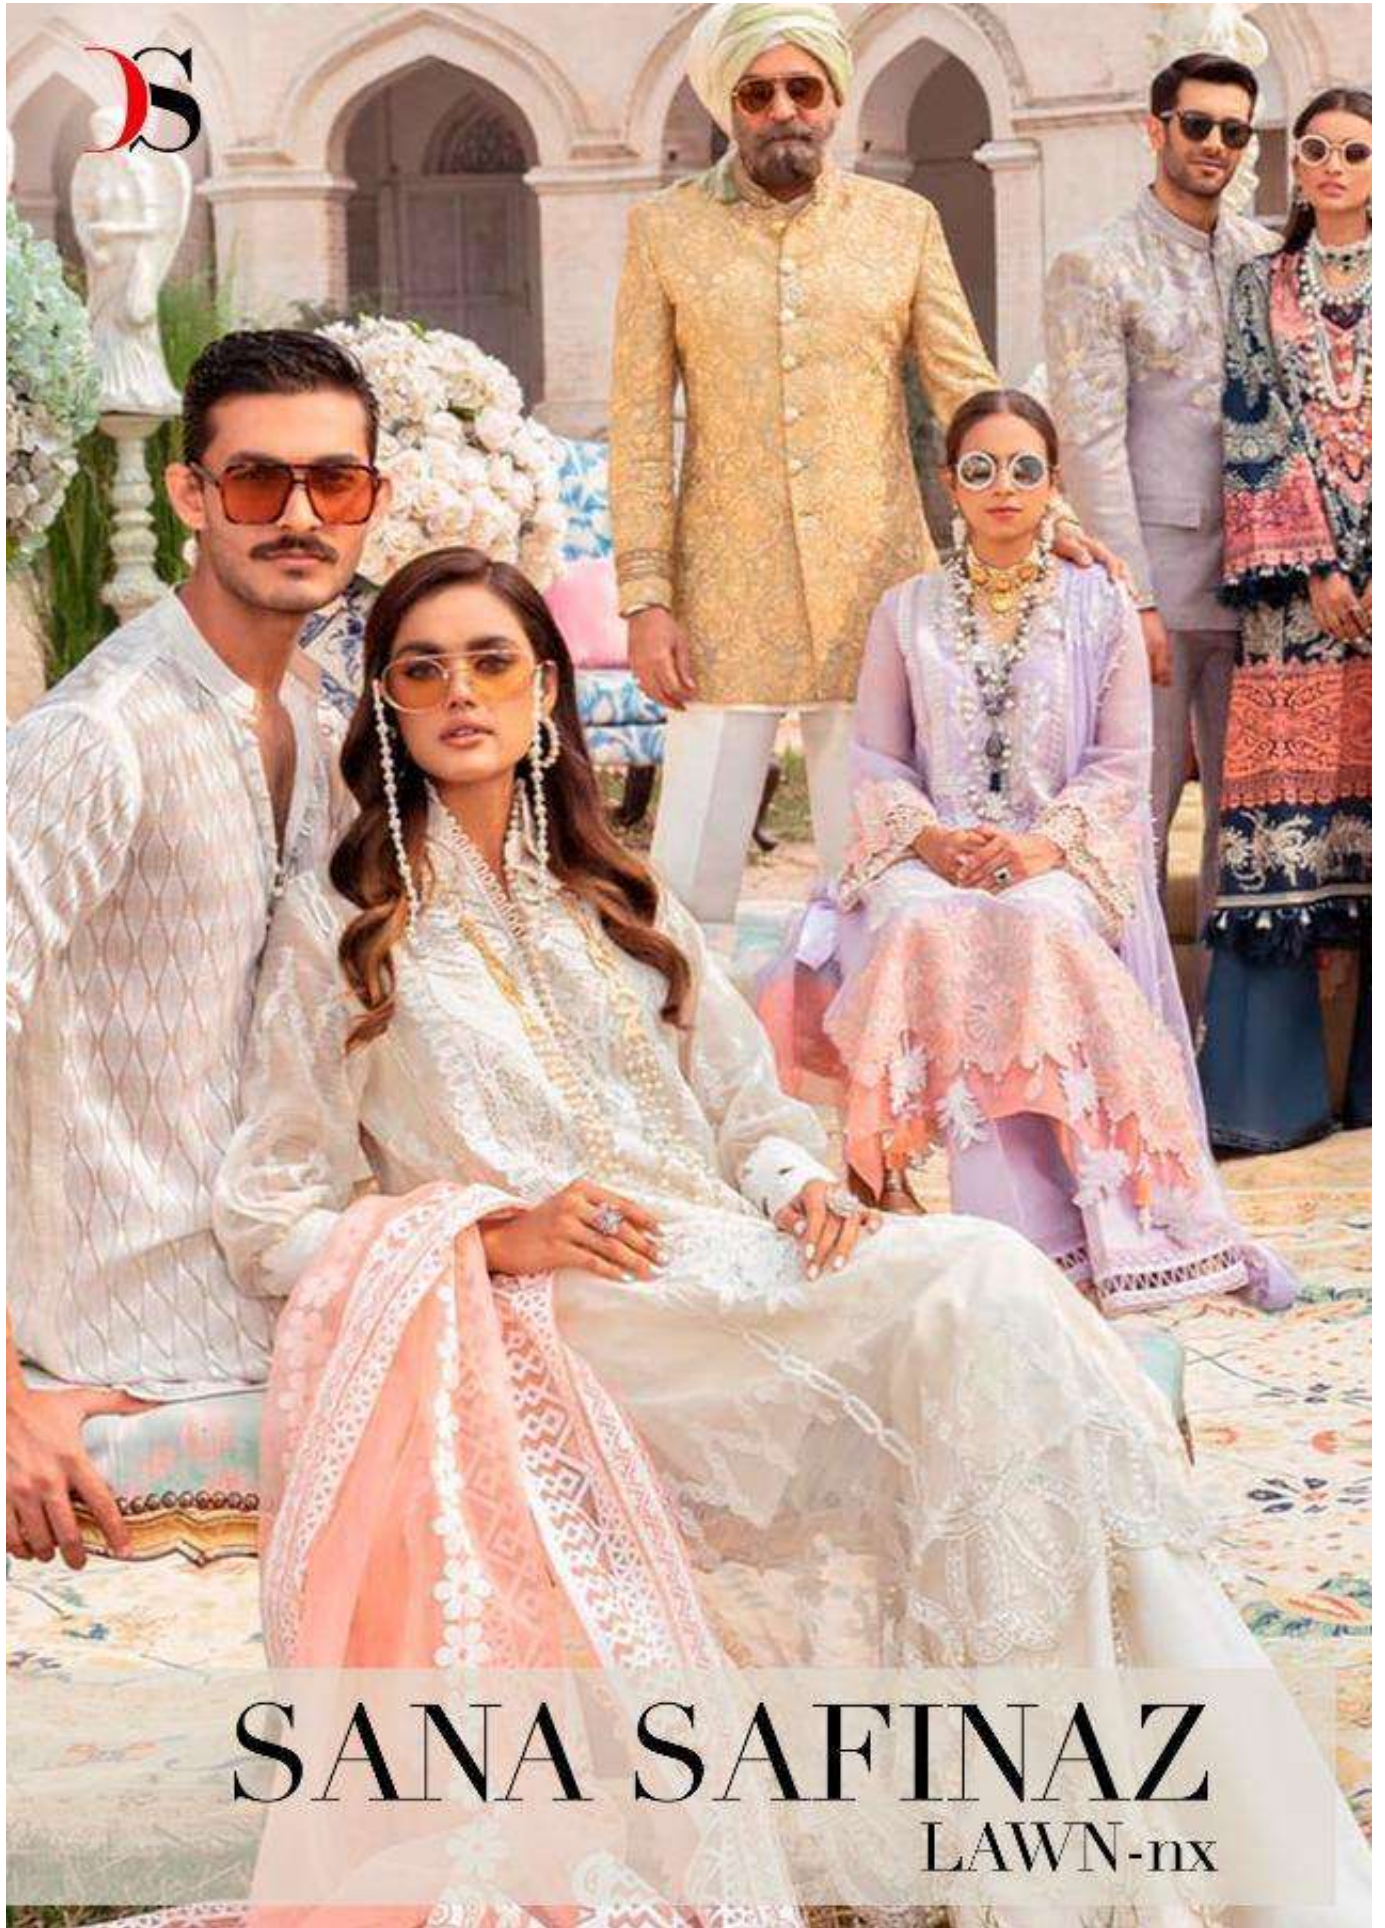

SANA SAFINAZ

LAWN-IX