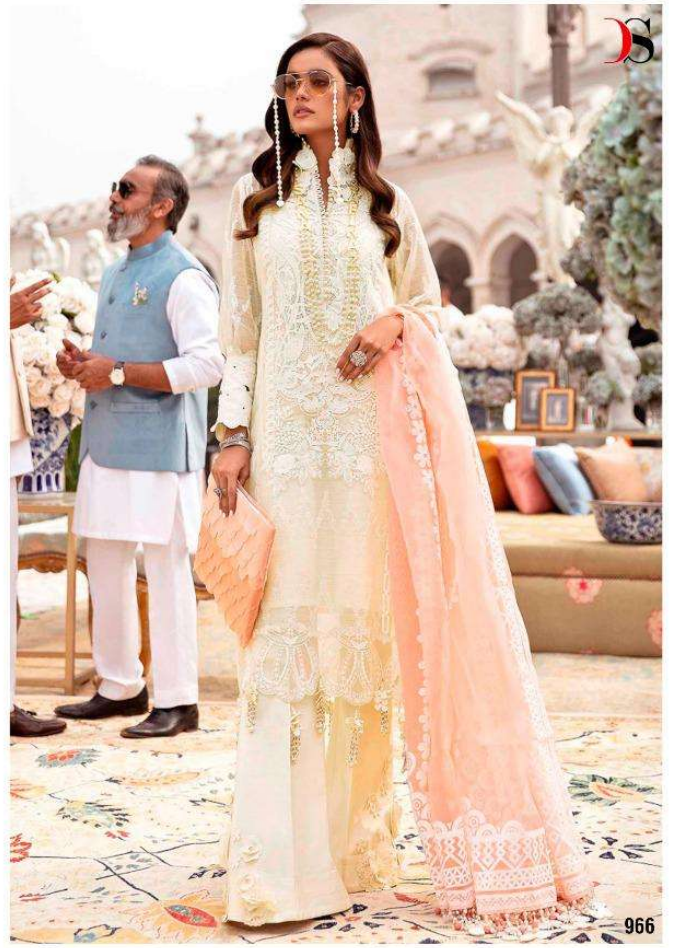

SANA SAFINAZ

LAWN-11X

SANA SAFINAZ

LAWN-11X

963

DS

967

962

963

966

967

964

965

SANA SAFINAZ
 Lawn-nx

Sana Safinaz Lawn-21

DESIGN NO	DESCRIPTION	RATE
962	TOP : PURE COTTON PRINT WITH EMBROIDERY BOTTOM : COTTON DUPATTA : PURE COTTON PRINT	999
963	TOP : PURE COTTON PRINT WITH EMBROIDERY BOTTOM : COTTON DUPATTA : BUTTERFLY NET WITH EMBROIDERY	999
964	TOP : PURE COTTON PRINT WITH EMBROIDERY BOTTOM : COTTON DUPATTA : PURE COTTON PRINT	999
965	TOP : BUTTERFLY NET WITH EMBROIDERY BOTTOM/INNER : COTTON DUPATTA : ORGANZA HAND BLOCK PRINT	999
966	TOP : BUTTERFLY NET WITH EMBROIDERY BOTTOM/INNER : COTTON DUPATTA : ORGANZA HAND BLOCK PRINT	999
967	TOP : PURE COTTON WITH EMBROIDERY BOTTOM : COTTON DUPATTA : BUTTERFLY NET WITH EMBROIDERY	999