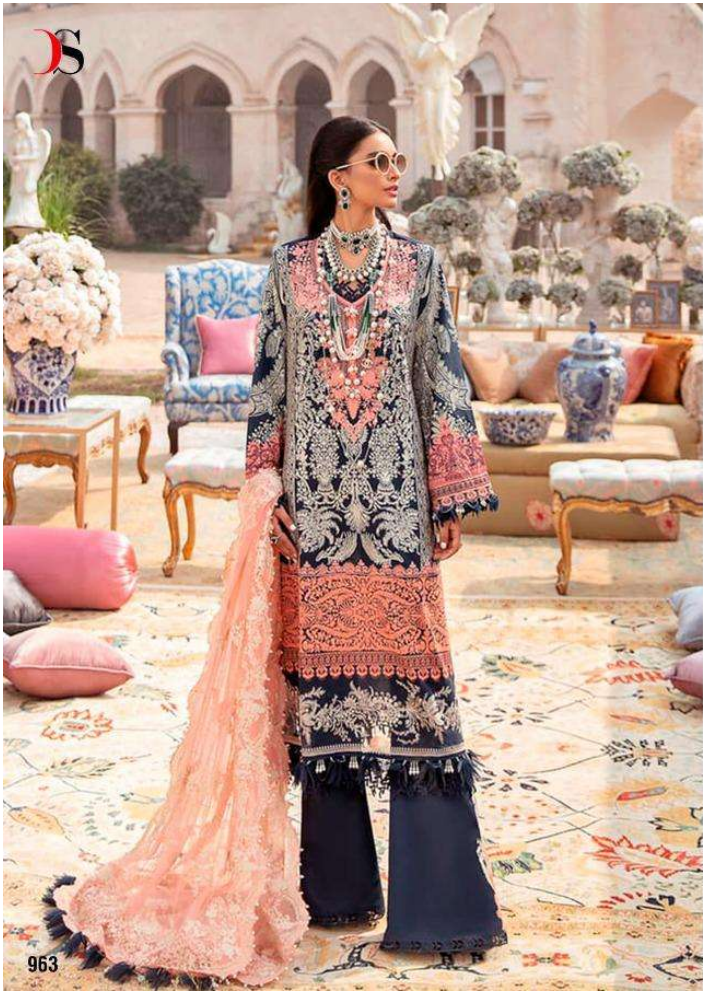

SANA SAFINAZ

LAWN-11X

SANA SAFINAZ

LAWN-11X

963

DS

967

962

963

966

967

964

965

SANA SAFINAZ
 Lawn-nx

Sana Safinaz Lawn-21

DESIGN NO	DESCRIPTION	RATE
962	TOP : PURE COTTON PRINT WITH EMBROIDERY BOTTOM : COTTON DUPATTA : PURE COTTON PRINT	999
963	TOP : PURE COTTON PRINT WITH EMBROIDERY BOTTOM : COTTON DUPATTA : BUTTERFLY NET WITH EMBROIDERY	999
964	TOP : PURE COTTON PRINT WITH EMBROIDERY BOTTOM : COTTON DUPATTA : PURE COTTON PRINT	999
965	TOP : BUTTERFLY NET WITH EMBROIDERY BOTTOM/INNER : COTTON DUPATTA : ORGANZA HAND BLOCK PRINT	999
966	TOP : BUTTERFLY NET WITH EMBROIDERY BOTTOM/INNER : COTTON DUPATTA : ORGANZA HAND BLOCK PRINT	999
967	TOP : PURE COTTON WITH EMBROIDERY BOTTOM : COTTON DUPATTA : BUTTERFLY NET WITH EMBROIDERY	999