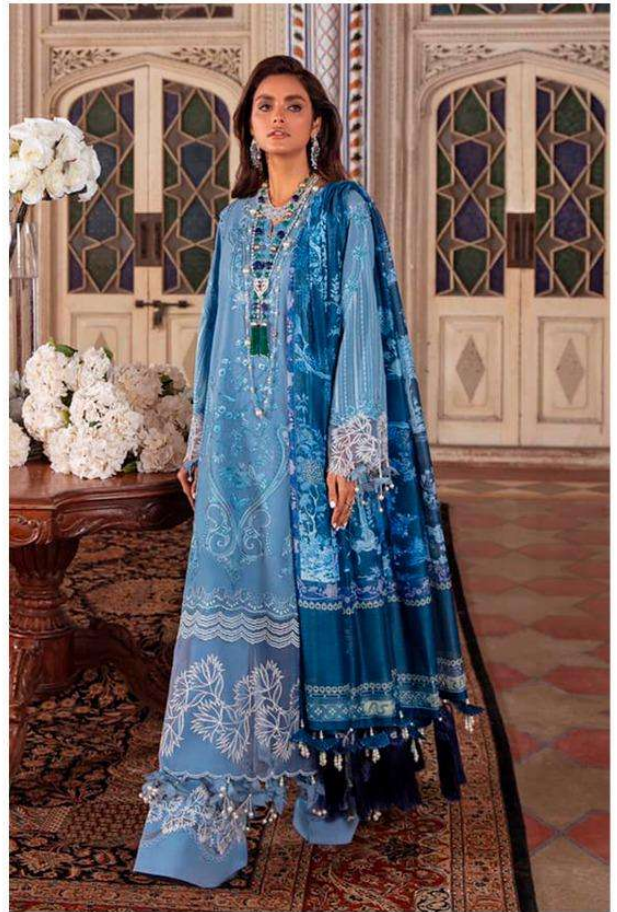

SANA SAFINAZ

LAWN-11X

SANA SAFINAZ

LAWN-11X

963

DS

967

962

963

966

967

964

965

SANA SAFINAZ
 Lawn-nx

Sana Safinaz Lawn-21

DESIGN NO	DESCRIPTION	RATE
962	TOP : PURE COTTON PRINT WITH EMBROIDERY BOTTOM : COTTON DUPATTA : PURE COTTON PRINT	999
963	TOP : PURE COTTON PRINT WITH EMBROIDERY BOTTOM : COTTON DUPATTA : BUTTERFLY NET WITH EMBROIDERY	999
964	TOP : PURE COTTON PRINT WITH EMBROIDERY BOTTOM : COTTON DUPATTA : PURE COTTON PRINT	999
965	TOP : BUTTERFLY NET WITH EMBROIDERY BOTTOM/INNER : COTTON DUPATTA : ORGANZA HAND BLOCK PRINT	999
966	TOP : BUTTERFLY NET WITH EMBROIDERY BOTTOM/INNER : COTTON DUPATTA : ORGANZA HAND BLOCK PRINT	999
967	TOP : PURE COTTON WITH EMBROIDERY BOTTOM : COTTON DUPATTA : BUTTERFLY NET WITH EMBROIDERY	999