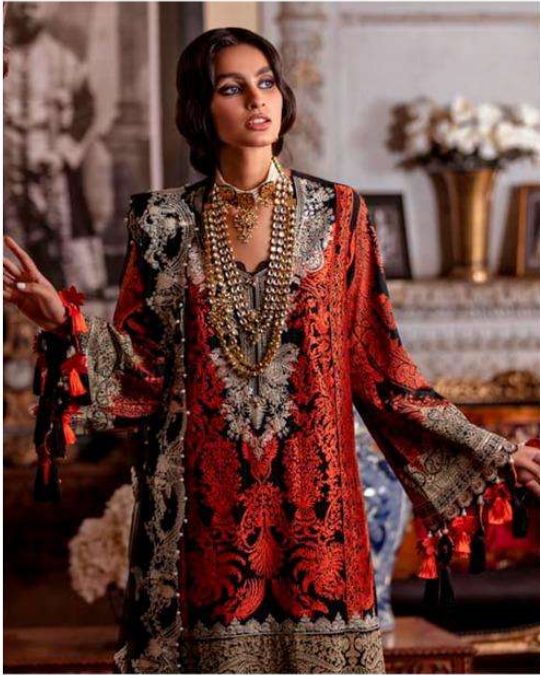

SANA SAFINAZ

LAWN-11X

SANA SAFINAZ

LAWN-11X

963

DS

967

962

963

966

967

964

965

SANA SAFINAZ
 Lawn-nx

Sana Safinaz Lawn-21

DESIGN NO	DESCRIPTION	RATE
962	TOP : PURE COTTON PRINT WITH EMBROIDERY BOTTOM : COTTON DUPATTA : PURE COTTON PRINT	999
963	TOP : PURE COTTON PRINT WITH EMBROIDERY BOTTOM : COTTON DUPATTA : BUTTERFLY NET WITH EMBROIDERY	999
964	TOP : PURE COTTON PRINT WITH EMBROIDERY BOTTOM : COTTON DUPATTA : PURE COTTON PRINT	999
965	TOP : BUTTERFLY NET WITH EMBROIDERY BOTTOM/INNER : COTTON DUPATTA : ORGANZA HAND BLOCK PRINT	999
966	TOP : BUTTERFLY NET WITH EMBROIDERY BOTTOM/INNER : COTTON DUPATTA : ORGANZA HAND BLOCK PRINT	999
967	TOP : PURE COTTON WITH EMBROIDERY BOTTOM : COTTON DUPATTA : BUTTERFLY NET WITH EMBROIDERY	999