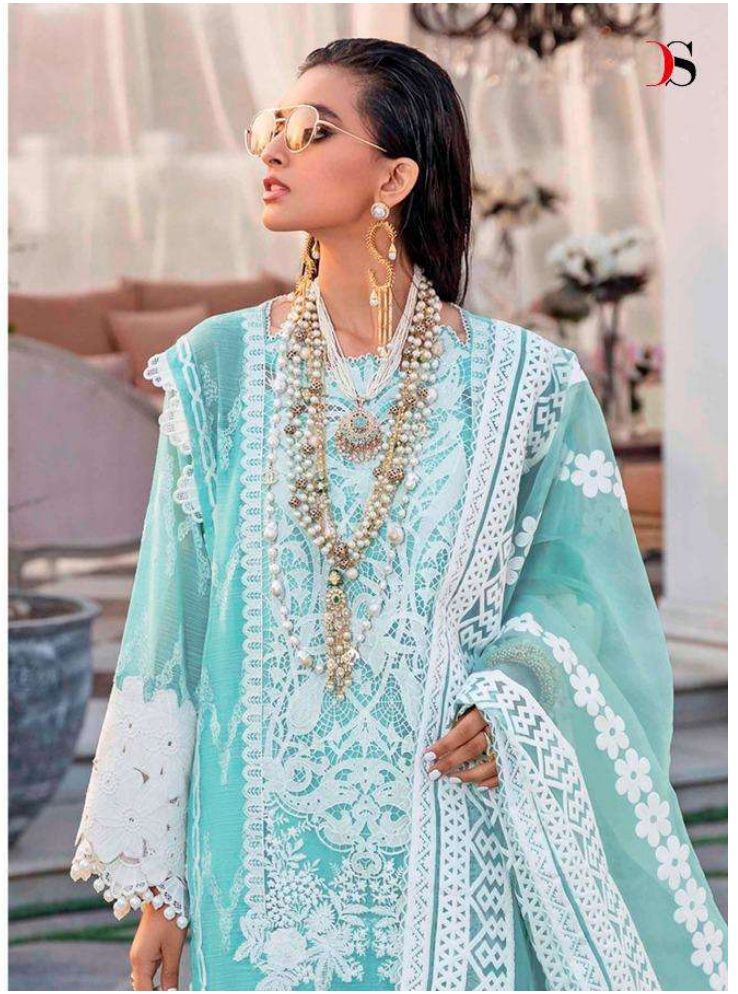

SANA SAFINAZ

LAWN-11X

SANA SAFINAZ

LAWN-11X

963

DS

967

962

963

966

967

964

965

SANA SAFINAZ
 Lawn-nx

Sana Safinaz Lawn-21

DESIGN NO	DESCRIPTION	RATE
962	TOP : PURE COTTON PRINT WITH EMBROIDERY BOTTOM : COTTON DUPATTA : PURE COTTON PRINT	999
963	TOP : PURE COTTON PRINT WITH EMBROIDERY BOTTOM : COTTON DUPATTA : BUTTERFLY NET WITH EMBROIDERY	999
964	TOP : PURE COTTON PRINT WITH EMBROIDERY BOTTOM : COTTON DUPATTA : PURE COTTON PRINT	999
965	TOP : BUTTERFLY NET WITH EMBROIDERY BOTTOM/INNER : COTTON DUPATTA : ORGANZA HAND BLOCK PRINT	999
966	TOP : BUTTERFLY NET WITH EMBROIDERY BOTTOM/INNER : COTTON DUPATTA : ORGANZA HAND BLOCK PRINT	999
967	TOP : PURE COTTON WITH EMBROIDERY BOTTOM : COTTON DUPATTA : BUTTERFLY NET WITH EMBROIDERY	999